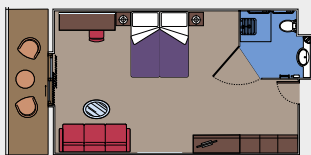

2 Suites for guests with disabilities or reduced mobility

Deluxe suites (≈39 m²)

Double bed can be converted into two single beds.

Air conditioning, spacious wardrobe, bathroom with shower, interactive TV, telephone, Wi-Fi internet connection (for a fee), mini bar, safe deposit box.

This kind of accommodation is available only with the experience MSC Yacht Club.

28 Aurea Suites

Aurea suites with balcony or panoramic window (from ≈21 to 47 m²)

Double bed can be converted into two single beds.

Air conditioning, walk-in wardrobe, bathroom with bathtub, interactive TV, telephone, Wi-Fi internet connection (for a fee), mini bar, safe deposit box.

This kind of accommodation is available only with the experience Aurea.

43 Cabins for guests with disabilities or reduced mobility

28 Balcony (from ≈32 to 42 m²), 2 Ocean View (≈29 m²), 13 Inside (≈24 m²)

Double bed can be converted into two single beds.

Air conditioning, spacious wardrobe, bathroom with shower, interactive TV, telephone, Wi-Fi internet connection (for a fee), mini bar, safe deposit box.

This kind of accommodation is available in Balcony and Inside cabins (with Bella or Fantastica experiences) and in Ocean View cabins (with Bella experience only).

FACILITIES FOR GUESTS WITH DISABILITIES OR REDUCED MOBILITY