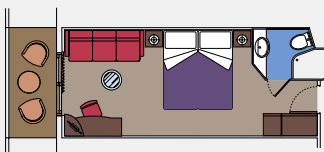

CABIN TYPES

2 Royal Suites

Royal suites (≈52 m²)

Double bed can be converted into two single beds.

Air conditioning, walk-in wardrobe, bathroom with bathtub, interactive TV, telephone, Wi-Fi internet connection (for a fee), mini bar, safe deposit box.

62 Deluxe Suites

Deluxe suites (from ≈26 to ≈32 m²)

Double bed can be converted into two single beds.

Air conditioning, walk-in wardrobe, bathroom with bathtub, interactive TV, telephone, Wi-Fi internet connection (for a fee), mini bar, safe deposit box.

This kind of accommodation is available only with the experience MSC Yacht Club.

1.106 Balcony

Balcony cabins (from 17 to 26 m²)

Double bed can be converted into two single beds.

Air conditioning, spacious wardrobe, bathroom with shower or bathtub, interactive TV, telephone, Wi-Fi internet connection (for a fee), mini bar, safe deposit box.

This kind of accommodation is available with the experiences Bella, Fantastica and Aurea.

113 Ocean View

Cabins with porthole (from 12 to ≈20 m²)

Double bed can be converted into two single beds.

Air conditioning, bathroom with shower; interactive TV, telephone, Wi-Fi internet connection (for a fee), mini bar, safe deposit box.