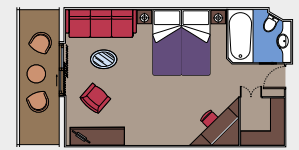

CABIN TYPES

2 Royal Suites

Royal suites (≈52 m²)

Double bed can be converted into two single beds.

Air conditioning, walk-in wardrobe, bathroom with bathtub, interactive TV, telephone, Wi-Fi internet connection (for a fee), mini bar, safe deposit box.

62 Deluxe Suites

Deluxe suites (from ≈26 to ≈32 m²)

Double bed can be converted into two single beds.

Air conditioning, walk-in wardrobe, bathroom with bathtub, interactive TV, telephone, Wi-Fi internet connection (for a fee), mini bar, safe deposit box.

This kind of accommodation is available only with the experience MSC Yacht Club.

1.106 Balcony

Balcony cabins (from 17 to 26 m²)

Double bed can be converted into two single beds.

Air conditioning, spacious wardrobe, bathroom with shower or bathtub, interactive TV, telephone, Wi-Fi internet connection (for a fee), mini bar, safe deposit box.