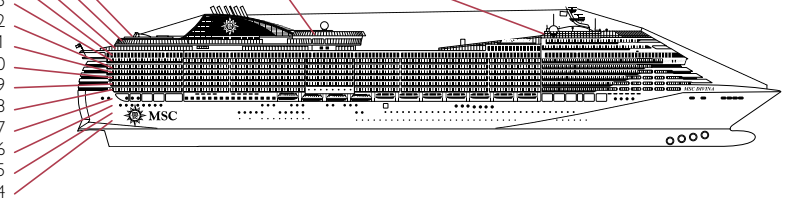

The Mediterranean way of life

MSC DIVINA

TECHNICAL SHEET

DECK PLAN & ACCOMMODATION

- Elios Deck 18
- Urano Deck 16
- Mercurio Deck 15
- Afrodite Deck 14
- Cupido Deck 13
- Aurora Deck 12
- Iride Deck 11
- Giunone Deck 10
- Minerva Deck 9
- Artemide Deck 8
- Apollo Deck 7
- Zeus Deck 6
- Saturno Deck 5
- Atlante Deck 4

Elios Deck 18

DECK 18
ELIOS DECK

DECK 16
URANO

DECK 15
MERCURIO

DECK 14
AFRODITE

DECK 13
CUPIDO

DECK 12
AURORA

DECK 11
IRIDE

CABINS CATEGORIES

Inside > Bella	Inside > Fantastica	Balcony > Aurea	Deluxe Suite > MSC Yacht Club
Ocean View > Bella	Ocean View > Fantastica	Suite > Aurea	Executive & Family > MSC Yacht Club
Balcony > Bella*	Balcony > Fantastica		Royal Suite > MSC Yacht Club