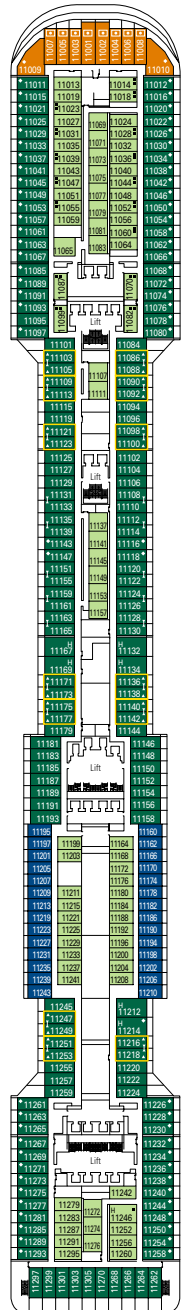

The Mediterranean way of life

MSC DIVINA

TECHNICAL SHEET

DECK PLAN & ACCOMMODATION

- Elios Deck 18
- Urano Deck 16
- Mercurio Deck 15
- Afrodite Deck 14
- Cupido Deck 13
- Aurora Deck 12
- Iride Deck 11
- Giunone Deck 10
- Minerva Deck 9
- Artemide Deck 8
- Apollo Deck 7
- Zeus Deck 6
- Saturno Deck 5
- Atlante Deck 4

Elios Deck 18

DECK 18
ELIOS DECK

DECK 16
URANO

DECK 15
MERCURIO

DECK 14
AFRODITE

DECK 13
CUPIDO

DECK 12
AURORA

DECK 11
IRIDE