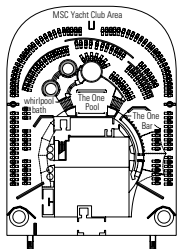

The Mediterranean way of life

MSC DIVINA

TECHNICAL SHEET

DECK PLAN & ACCOMMODATION

- Elios Deck 18
- Urano Deck 16
- Mercurio Deck 15
- Afrodite Deck 14
- Cupido Deck 13
- Aurora Deck 12
- Iride Deck 11
- Giunone Deck 10
- Minerva Deck 9
- Artemide Deck 8
- Apollo Deck 7
- Zeus Deck 6
- Saturno Deck 5
- Atlante Deck 4

Elios Deck 18

DECK 18
ELIOS DECK

DECK 16
URANO

DECK 15
MERCURIO

DECK 14
AFRODITE

DECK 13
CUPIDO

DECK 12
AURORA

DECK 11
IRIDE

CABINS CATEGORIES

Inside > Bella	Inside > Fantastica	Balcony > Aurea	Deluxe Suite > MSC Yacht Club
Ocean View > Bella	Ocean View > Fantastica	Suite > Aurea	Executive & Family > MSC Yacht Club
Balcony > Bella*	Balcony > Fantastica		Royal Suite > MSC Yacht Club