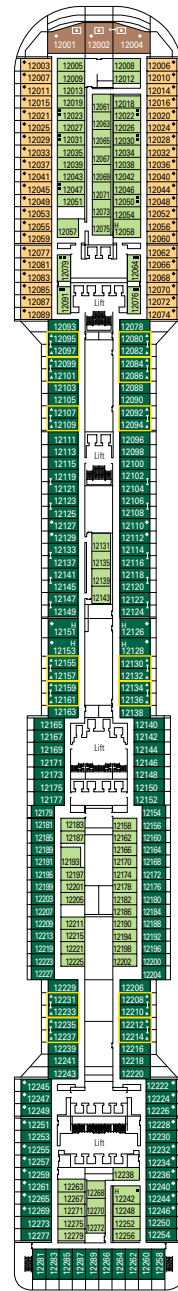

The Mediterranean way of life

MSC DIVINA

TECHNICAL SHEET

DECK PLAN & ACCOMMODATION

- Elios Deck 18
- Urano Deck 16
- Mercurio Deck 15
- Afrodite Deck 14
- Cupido Deck 13
- Aurora Deck 12
- Iride Deck 11
- Giunone Deck 10
- Minerva Deck 9
- Artemide Deck 8
- Apollo Deck 7
- Zeus Deck 6
- Saturno Deck 5
- Atlante Deck 4

Elios Deck 18

DECK 18
ELIOS DECK

DECK 16
URANO

DECK 15
MERCURIO

DECK 14
AFRODITE

DECK 13
CUPIDO

DECK 12
AURORA

DECK 11
IRIDE

- 3rd bed available in all categories
- 4th bed available in all categories

- All cabins have one double bed convertible to two single beds
- * Cabins 8134, 8136, 8137, 8138, 8139, 8140, 8141, 8143 have partially restricted views.