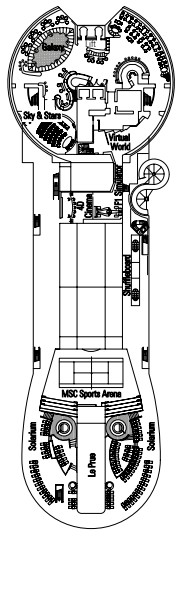

DECK PLAN & ACCOMMODATION

- Elios Deck 18
- Urano Deck 16
- Mercurio Deck 15
- Afrodite Deck 14
- Cupido Deck 13
- Aurora Deck 12
- Iride Deck 11
- Giunone Deck 10
- Minerva Deck 9
- Artemide Deck 8
- Apollo Deck 7
- Zeus Deck 6
- Saturno Deck 5
- Atlante Deck 4

Elios Deck 18

DECK 18
ELIOS DECK

DECK 16
URANO