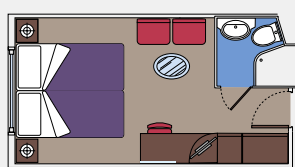

CABIN TYPES

2 Royal Suites

Royal suites (≈52 m²)

Double bed can be converted into two single beds.

Air conditioning, walk-in wardrobe, bathroom with bathtub, interactive TV, telephone, Wi-Fi internet connection (for a fee), mini bar, safe deposit box.

This kind of accommodation is available only with the experience MSC Yacht Club.

1.106 Balcony

Balcony cabins (from 17 to 26 m²)

Double bed can be converted into two single beds.

Air conditioning, spacious wardrobe, bathroom with shower or bathtub, interactive TV, telephone, Wi-Fi internet connection (for a fee), mini bar, safe deposit box.

This kind of accommodation is available with the experiences Bella, Fantastica and Aurea.

113 Ocean View

Cabins with porthole (from 12 to ≈20 m²)

Double bed can be converted into two single beds.

Air conditioning, bathroom with shower; interactive TV, telephone, Wi-Fi internet connection (for a fee), mini bar, safe deposit box.

This kind of accommodation is available with the experiences Bella and Fantastica.

392 Inside

Inside cabins (from ≈13 to 16 m²)

Double bed can be converted into two single beds.

Air conditioning, bathroom with shower; interactive TV, telephone, Wi-Fi internet connection (for a fee), mini bar, safe deposit box.