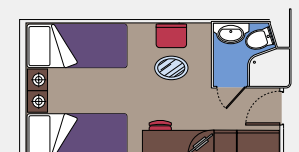

Inside cabins (from ≈13 to 16 m²)

Double bed can be converted into two single beds.

Air conditioning, bathroom with shower; interactive TV, telephone, Wi-Fi internet connection (for a fee), mini bar, safe deposit box.

This kind of accommodation is available with the experiences Bella and Fantastica.