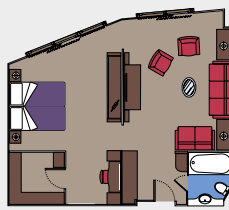

CABIN TYPES

2 Royal Suites

Royal suites (≈52 m²)

Double bed can be converted into two single beds.

Air conditioning, walk-in wardrobe, bathroom with bathtub, interactive TV, telephone, Wi-Fi internet connection (for a fee), mini bar, safe deposit box.

This kind of accommodation is available only with the experience MSC Yacht Club.

3 Executive & Family Suites

Executive & Family suites with panoramic sealed window (from 45 to ≈53 m²)

Double bed can be converted into two single beds.

Air conditioning, walk-in wardrobe, bathroom with bathtub, interactive TV, telephone, Wi-Fi internet connection (for a fee), mini bar, safe deposit box.

This kind of accommodation is available only with the experience MSC Yacht Club.

This kind of accommodation is available only with the experience MSC Yacht Club.

1.106 Balcony

Balcony cabins (from 17 to 26 m²)

Double bed can be converted into two single beds.

Air conditioning, spacious wardrobe, bathroom with shower or bathtub, interactive TV, telephone, Wi-Fi internet connection (for a fee), mini bar, safe deposit box.