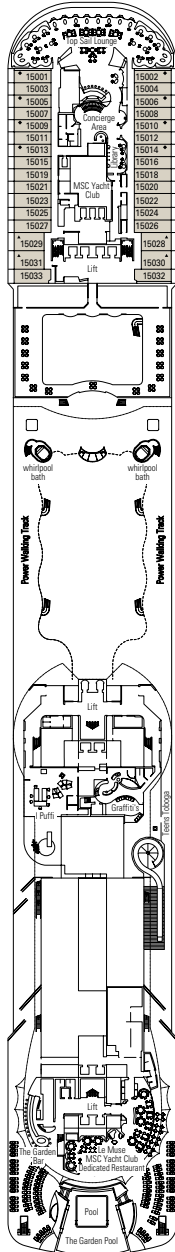

The Mediterranean way of life

MSC DIVINA

TECHNICAL SHEET

DECK PLAN & ACCOMMODATION

- Elios Deck 18
- Urano Deck 16
- Mercurio Deck 15
- Afrodite Deck 14
- Cupido Deck 13
- Aurora Deck 12
- Iride Deck 11
- Giunone Deck 10
- Minerva Deck 9
- Artemide Deck 8
- Apollo Deck 7
- Zeus Deck 6
- Saturno Deck 5
- Atlante Deck 4

Elios Deck 18

DECK 18
ELIOS DECK

DECK 16
URANO

DECK 15
MERCURIO

DECK 14
AFRODITE

DECK 13
CUPIDO

DECK 12
AURORA

DECK 11
IRIDE