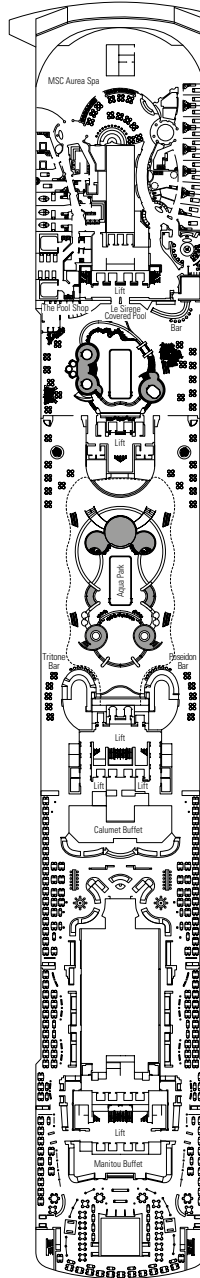

DECK PLAN & ACCOMMODATION

- Elios Deck 18
- Urano Deck 16
- Mercurio Deck 15
- Afrodite Deck 14
- Cupido Deck 13
- Aurora Deck 12
- Iride Deck 11
- Giunone Deck 10
- Minerva Deck 9
- Artemide Deck 8
- Apollo Deck 7
- Zeus Deck 6
- Saturno Deck 5
- Atlante Deck 4

Elios Deck 18

DECK 18
ELIOS DECK

DECK 14
AFRODITE