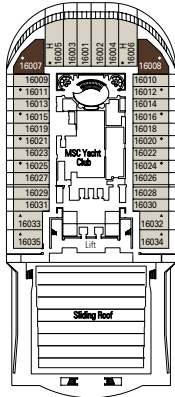

DECK PLAN & ACCOMMODATION

- Elios Deck 18
- Urano Deck 16
- Mercurio Deck 15
- Afrodite Deck 14
- Cupido Deck 13
- Aurora Deck 12
- Iride Deck 11
- Giunone Deck 10
- Minerva Deck 9
- Artemide Deck 8
- Apollo Deck 7
- Zeus Deck 6
- Saturno Deck 5
- Atlante Deck 4

Elios Deck 18

DECK 18
ELIOS DECK

DECK 16
URANO

DECK 15
MERCURIO

DECK 14
AFRODITE

DECK 13
CUPIDO

DECK 12
AURORA

DECK 11
IRIDE