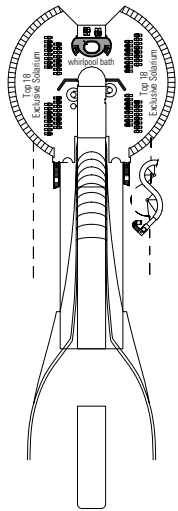

DECK PLAN & ACCOMMODATION

- Elios Deck 18
- Urano Deck 16
- Mercurio Deck 15
- Afrodite Deck 14
- Cupido Deck 13
- Aurora Deck 12
- Iride Deck 11
- Giunone Deck 10
- Minerva Deck 9
- Artemide Deck 8
- Apollo Deck 7
- Zeus Deck 6
- Saturno Deck 5
- Atlante Deck 4

Elios Deck 18

DECK 18
ELIOS DECK

DECK 16
URANO

DECK 15
MERCURIO

DECK 14
AFRODITE

DECK 13
CUPIDO

DECK 12
AURORA

DECK 11
IRIDE