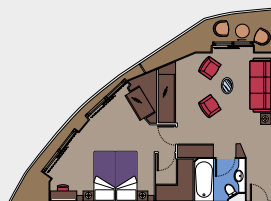

2 Suites for guests with disabilities or reduced mobility

Deluxe suites (≈39 m²)

Double bed can be converted into two single beds.

Air conditioning, spacious wardrobe, bathroom with shower, interactive TV, telephone, Wi-Fi internet connection (for a fee), mini bar, safe deposit box.

This kind of accommodation is available only with the experience MSC Yacht Club.

28 Aurea Suites

Aurea suites with balcony or panoramic window (from ≈21 to 47 m²)

Double bed can be converted into two single beds.

Air conditioning, walk-in wardrobe, bathroom with bathtub, interactive TV, telephone, Wi-Fi internet connection (for a fee), mini bar, safe deposit box.

This kind of accommodation is available only with the experience Aurea.

43 Cabins for guests with disabilities or reduced mobility

28 Balcony (from ≈32 to 42 m²), 2 Ocean View (≈29 m²), 13 Inside (≈24 m²)

Double bed can be converted into two single beds.

Air conditioning, spacious wardrobe, bathroom with shower, interactive TV, telephone, Wi-Fi internet connection (for a fee), mini bar, safe deposit box.

This kind of accommodation is available in Balcony and Inside cabins (with Bella or Fantastica experiences) and in Ocean View cabins (with Bella experience only).

FACILITIES FOR GUESTS WITH DISABILITIES OR REDUCED MOBILITY