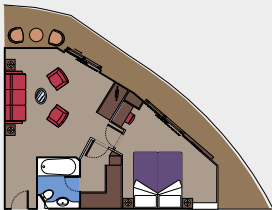

CABIN TYPES

2 Royal Suites

Royal suites (≈52 m²)

Double bed can be converted into two single beds.

Air conditioning, walk-in wardrobe, bathroom with bathtub, interactive TV, telephone, Wi-Fi internet connection (for a fee), mini bar, safe deposit box.

This kind of accommodation is available only with the experience MSC Yacht Club.

3 Executive & Family Suites

Executive & Family suites with panoramic sealed window (from 45 to ≈53 m²)

Double bed can be converted into two single beds.

This kind of accommodation is available only with the experience MSC Yacht Club.

1.106 Balcony

Balcony cabins (from 17 to 26 m²)

Double bed can be converted into two single beds.

Air conditioning, spacious wardrobe, bathroom with shower or bathtub, interactive TV, telephone, Wi-Fi internet connection (for a fee), mini bar, safe deposit box.