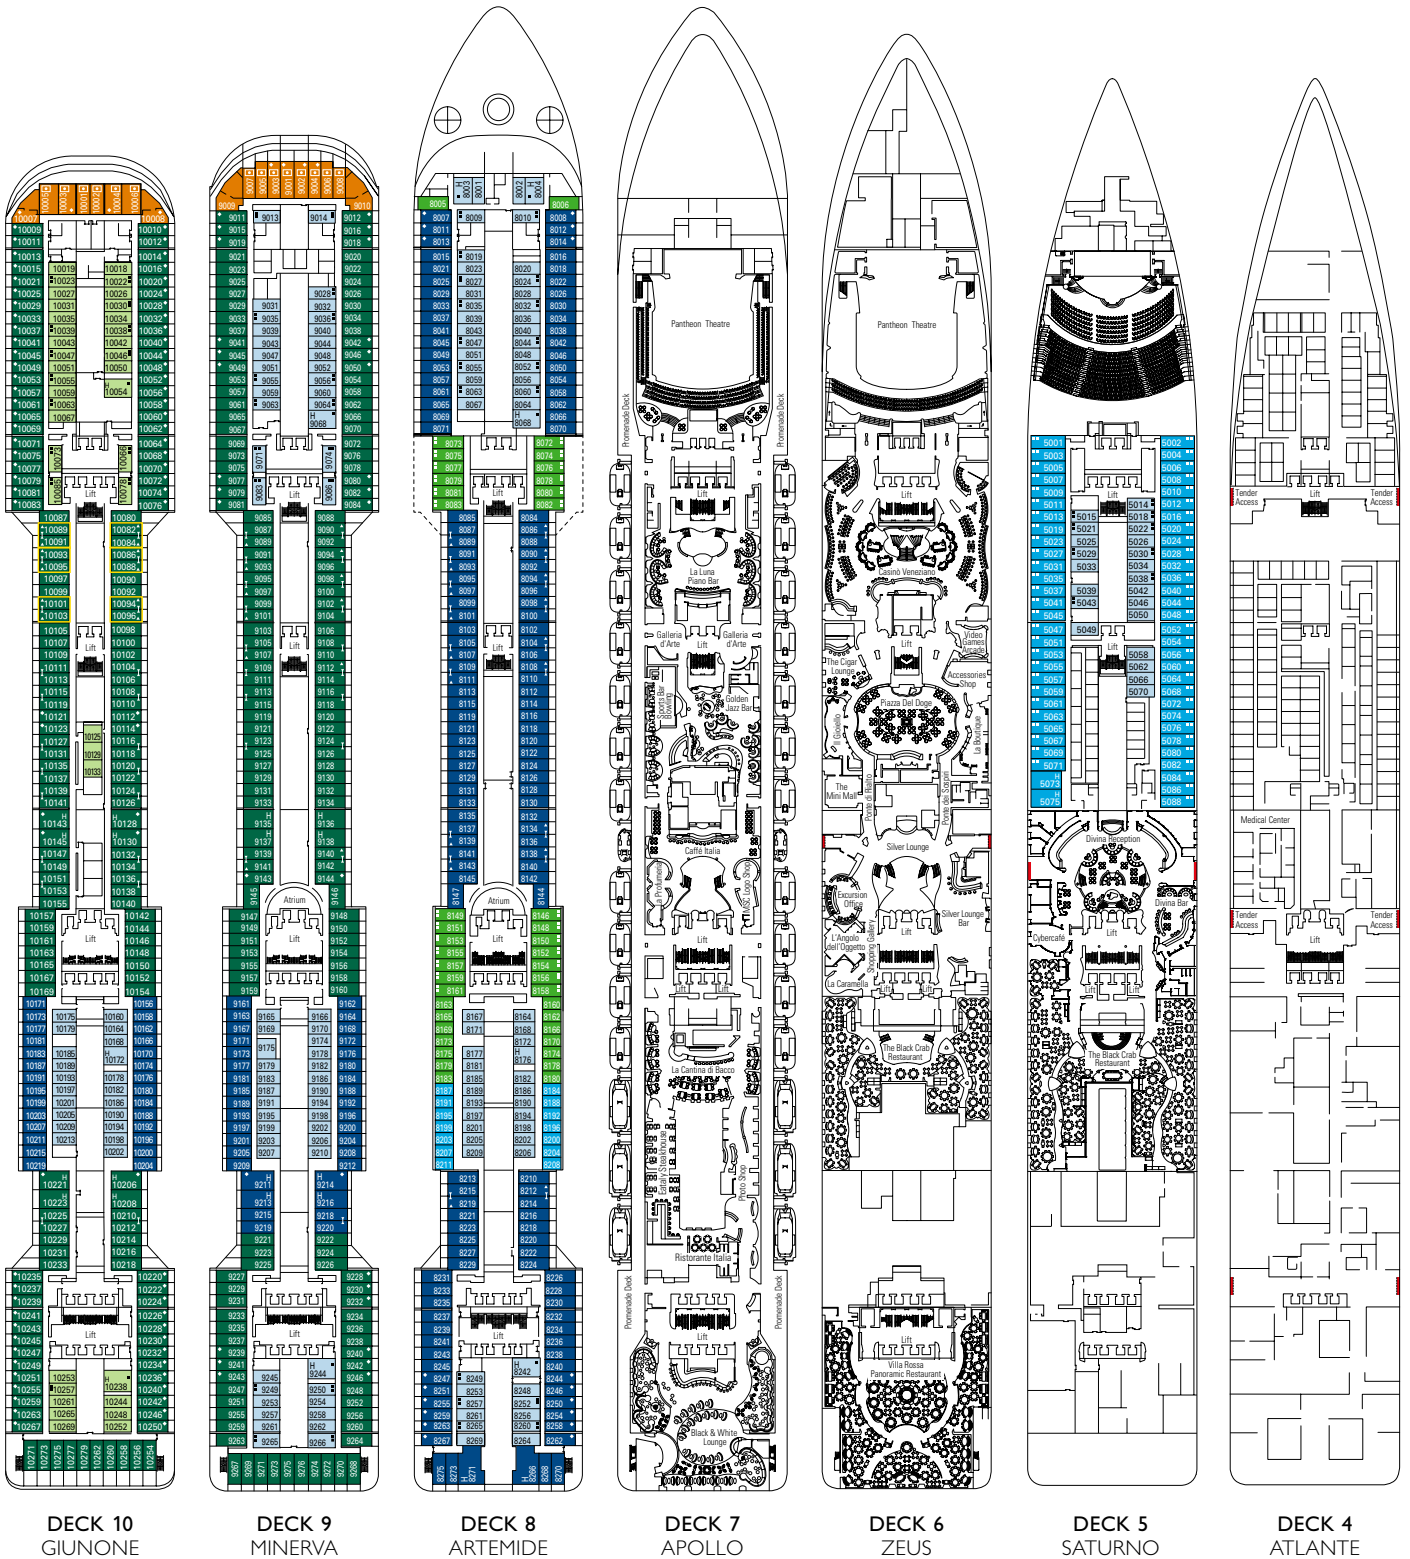

CABINS CATEGORIES

Inside > Bella	Inside > Fantastica	Balcony > Aurea	Deluxe Suite > MSC Yacht Club
Ocean View > Bella	Ocean View > Fantastica	Suite > Aurea	Executive & Family > MSC Yacht Club
Balcony > Bella*	Balcony > Fantastica		Royal Suite > MSC Yacht Club

Data and descriptions are subject to change and will be verified at the time of booking.

COMMON SERVICES

THE GARDEN POOL

BLACK & WHITE LOUNGE

DIVINA RECEPTION

TECHNICAL CHARACTERISTICS OF THE SHIP

GROSS TONNAGE	139.072 tons
LENGTH / BEAM / HEIGHT	333,30 m / 37,92 m post panamax / 67,69 m
SURFACE AREA	450.000 m ² , incl. 27.000 m ² public area
DECKS	18, incl. 14 for guests
LIFTS	26, incl. 17 for guests (2 panoramics and 1 for the MSC Yacht Club)
VOLTAGE (in cabin)	110/220 volts
MAXIMUM SPEED	23,75 knots
STABILIZERS	Stabilized with 2 fins
NUMBER OF PASSENGERS	3.502 (on double basis)
NUMBER OF CABINS	1.751, incl. 45 for guests with disabilities or reduced mobility
CREW MEMBERS	About 1.388
POOLS	4, incl. 1 with sliding roof and 1 for the MSC Yacht Club; 12 whirlpool baths
ENVIRONMENTAL TECHNOLOGY	AWT-Advanced Water Treatment, Energy Saving & Monitoring System, Clean Ship 2