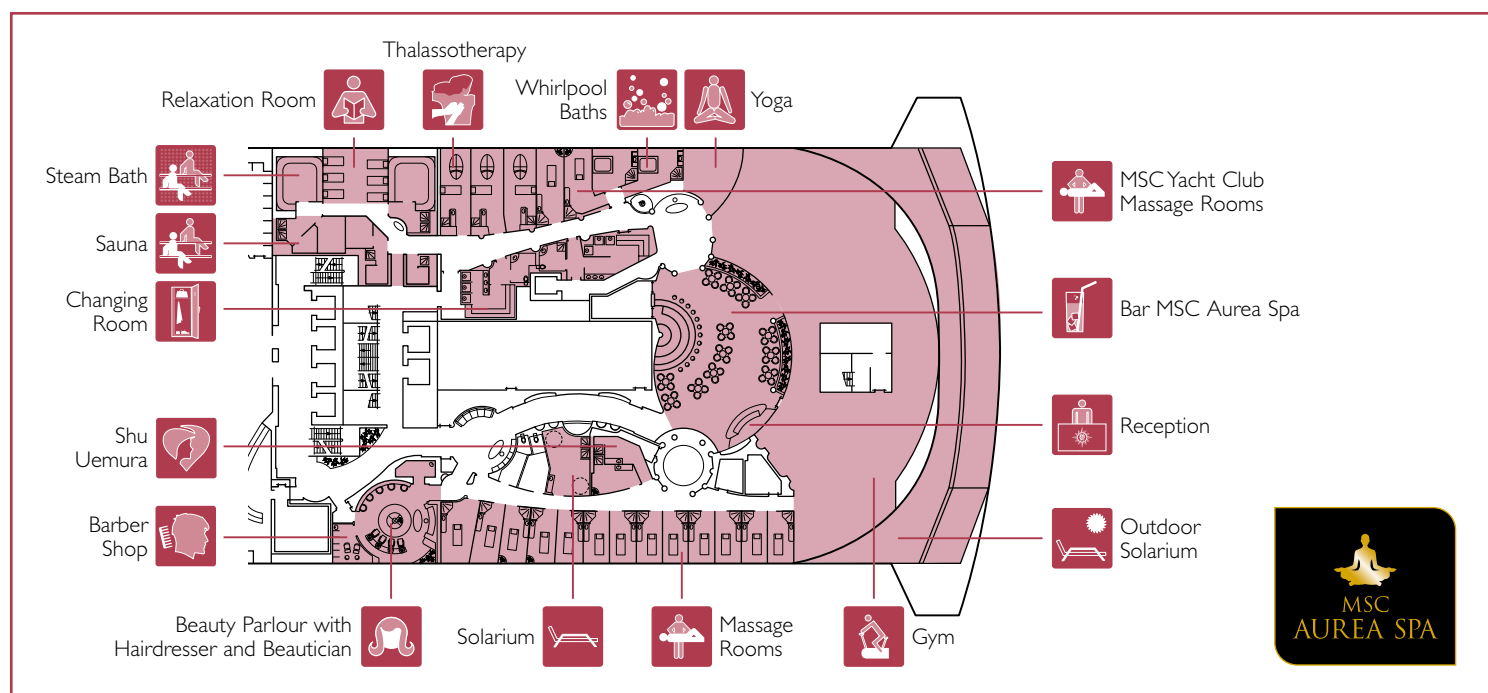

ENTERTAINMENT FOR CHILDREN & TEENS	Seats	Use	Surface (m²)	Deck
4D CINEMA	10	4D cinema	45	16 Urano
F1 SIMULATOR	1	Formula 1 virtual simulator	40	16 Urano
GRAFFITI'S	31	Teens discotheque	110	15 Mercurio
I PUFFI		Children's area	195	15 Mercurio
LA CAMELLA		Candy & confectionary shop	30	6 Zeus
TEENS TOBOGA		Teens waterslide		15 Mercurio / 16 Urano
VIDEO GAMES ARCADE		Video games room	55	6 Zeus
VIRTUAL WORLD		Video games room	80	16 Urano

SPA & RELAX	Seats	Use	Surface (m²)	Deck
LE PRUE		Solarium, whirlpool baths	442	16 Urano
MSC AUREA SPA	48 (reception)	Beauty farm, beauty parlour, barber shop, fitness centre, bar	1.700	14 Afrodite
TOP 18 EXCLUSIVE SOLARIUM		Solarium, whirlpool bath - children not allowed	845	18 Elios Deck

SPORT ACTIVITIES	Seats	Use	Surface (m²)	Deck
BOWLING		Bowling	50	7 Apollo
MSC SPORTS ARENA	120	Basketball, tennis court, volleyball	290	16 Urano
POWER WALKING TRACK		Power walking track of 235 m	1.140	15 Mercurio
SHUFFLEBOARD		Shuffleboard	118	16 Urano

POOLS	Seats	Use	Surface (m²)	Deck
AQUA PARK		Main pool with fountains and water jets	2.091	14 Afrodite
LE SIRENE		Pool with sliding roof, bar	820	14 Afrodite
THE GARDEN POOL		Aft pool	320	15 Mercurio