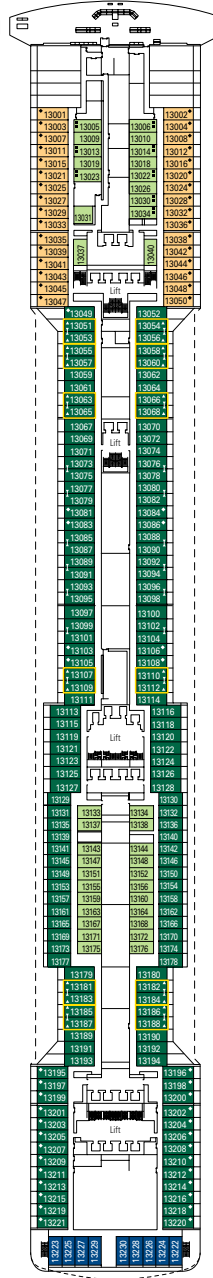

The Mediterranean way of life

MSC DIVINA

TECHNICAL SHEET

DECK PLAN & ACCOMMODATION

- Elios Deck 18
- Urano Deck 16
- Mercurio Deck 15
- Afrodite Deck 14
- Cupido Deck 13
- Aurora Deck 12
- Iride Deck 11
- Giunone Deck 10
- Minerva Deck 9
- Artemide Deck 8
- Apollo Deck 7
- Zeus Deck 6
- Saturno Deck 5
- Atlante Deck 4

Elios Deck 18

DECK 18
ELIOS DECK

DECK 16
URANO

DECK 15
MERCURIO

DECK 14
AFRODITE

DECK 13
CUPIDO

DECK 12
AURORA

DECK 11
IRIDE

- 3rd bed available in all categories
- 4th bed available in all categories

- All cabins have one double bed convertible to two single beds
- * Cabins 8134, 8136, 8137, 8138, 8139, 8140, 8141, 8143 have partially restricted views.

VARIOUS SERVICES	Seats	Use	Surface (m ²)	Deck
DIVINA RECEPTION	93	Reception, guest service	479	5 Saturno
EXCURSION OFFICE	12	Excursion office	100	6 Zeus
MEDICAL CENTER	13	Medical centre	284	4 Atlante

CONFERENCE ROOMS	Seats	Stage / Dance floor dimensions (m ²)		Surface (m ²)	Deck
BLACK AND WHITE	295	27	55	800	7 Apollo
GALAXY	126	-	95	421	16 Urano
GOLDEN JAZZ BAR	106	16	13	235	7 Apollo
MSC SPORTS ARENA	120	-	-	290	16 Urano
PANTHEON THEATRE	1.603	165	-	2.086	6 Zeus / 7 Apollo
SKY & STARS	34	-	-	83	16 Urano