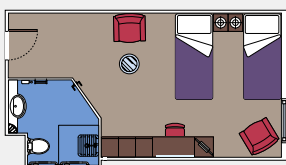

FACILITIES FOR GUESTS WITH DISABILITIES OR REDUCED MOBILITY

Cabin door width	88,5 cm (81,5 cm YC1 Deluxe Suite)
Bathroom door width	90 cm
Size of cabin (floor space)	≈24 to ≈39 m²
Size of bathroom	3,5 m²
Is there a fold-down seat in the shower?	Yes
Height of seat from the floor	44 cm
Does the WC seat have grab rails?	Yes
Are wheelchairs available on board?	In limited numbers *
Are all decks/public areas accessible?	Yes
Are all lifeboats wheelchair-accessible?	No **
Do the lifts have deck indicators?	Visual, Audio & Braille
Can severely visually impaired/blind guests be catered for on the cruise?	Only with full-time carer

* Only for embarkation, disembarkation and emergencies.

** In the event of an emergency, dedicated personnel will help guests with disabilities or reduced mobility to board lifeboats.