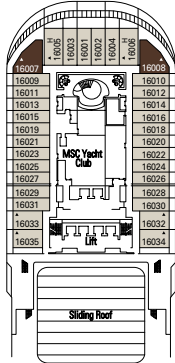

DECK PLAN & ACCOMMODATION

- Sun Deck 18
- Aurora Deck 16
- Splendido Deck 15
- Miraggio Deck 14
- Arcobaleno Deck 13
- Incanto Deck 12
- Meraviglia Deck 11
- Sogno Deck 10
- Radio Deck 9
- Favola Deck 8
- Sublime Deck 7
- Magnifico Deck 6
- Fantasia Deck 5
- Magico Deck 4

Sun Deck 18

DECK 18
SUN DECK

DECK 16
AURORA

DECK 15
SPLENDIDO

DECK 14
MIRAGGIO

DECK 13
ARCOBALENO

DECK 12
INCANTO

DECK 11
MERAVIGLIA