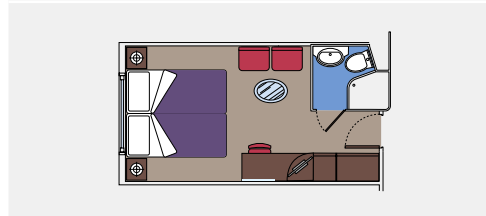

CABIN TYPES

2 Royal Suites

Royal suites (≈52 m²)
 Double bed can be converted into two single beds.
 Air conditioning, walk-in wardrobe, bathroom with bathtub, interactive TV, telephone, Wi-Fi internet connection (for a fee), mini bar, safe deposit box.

This kind of accommodation is available only with the experience MSC Yacht Club.

1.115 Balcony

Balcony cabins (from ≈22 to ≈26 m²)
 Double bed can be converted into two single beds.
 Air conditioning, spacious wardrobe, bathroom with shower or bathtub, interactive TV, telephone, Wi-Fi internet connection (for a fee), mini bar, safe deposit box.

This kind of accommodation is available with the experiences Bella, Fantastica and Aurea.

91 Ocean View

Cabins with porthole (from ≈17 to ≈20 m²)
 Double bed can be converted into two single beds.
 Air conditioning, bathroom with shower; interactive TV, telephone, Wi-Fi internet connection (for a fee), mini bar, safe deposit box.

This kind of accommodation is available with the experiences Bella and Fantastica.

283 Inside

Inside cabins (≈16 m²)
 Double bed can be converted into two single beds.
 Air conditioning, bathroom with shower; interactive TV, telephone, Wi-Fi internet connection (for a fee), mini bar, safe deposit box.