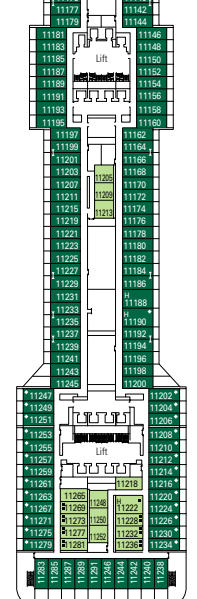

DECK PLAN & ACCOMMODATION

- Sun Deck 18
- Aurora Deck 16
- Splendido Deck 15
- Miraggio Deck 14
- Arcobaleno Deck 13
- Incanto Deck 12
- Meraviglia Deck 11
- Sogno Deck 10
- Radio Deck 9
- Favola Deck 8
- Sublime Deck 7
- Magnifico Deck 6
- Fantasia Deck 5
- Magico Deck 4

Sun Deck 18

DECK 18
SUN DECK

DECK 16
AURORA

DECK 11
MERAVIGLIA