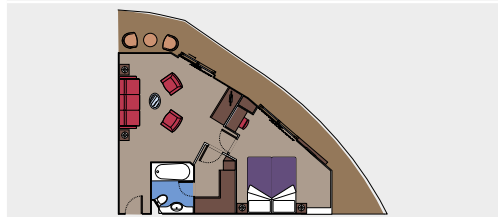

CABIN TYPES

2 Royal Suites

Royal suites (≈52 m²)
 Double bed can be converted into two single beds.
 Air conditioning, walk-in wardrobe, bathroom with bathtub, interactive TV, telephone, Wi-Fi internet connection (for a fee), mini bar, safe deposit box.

This kind of accommodation is available only with the experience MSC Yacht Club.

3 Executive & Family Suites

Executive & Family suites with panoramic sealed window (from ≈45 to ≈53 m²)
 Double bed can be converted into two single beds.
 Air conditioning, walk-in wardrobe, bathroom with bathtub, interactive TV, telephone, Wi-Fi internet connection (for a fee), mini bar, safe deposit box.