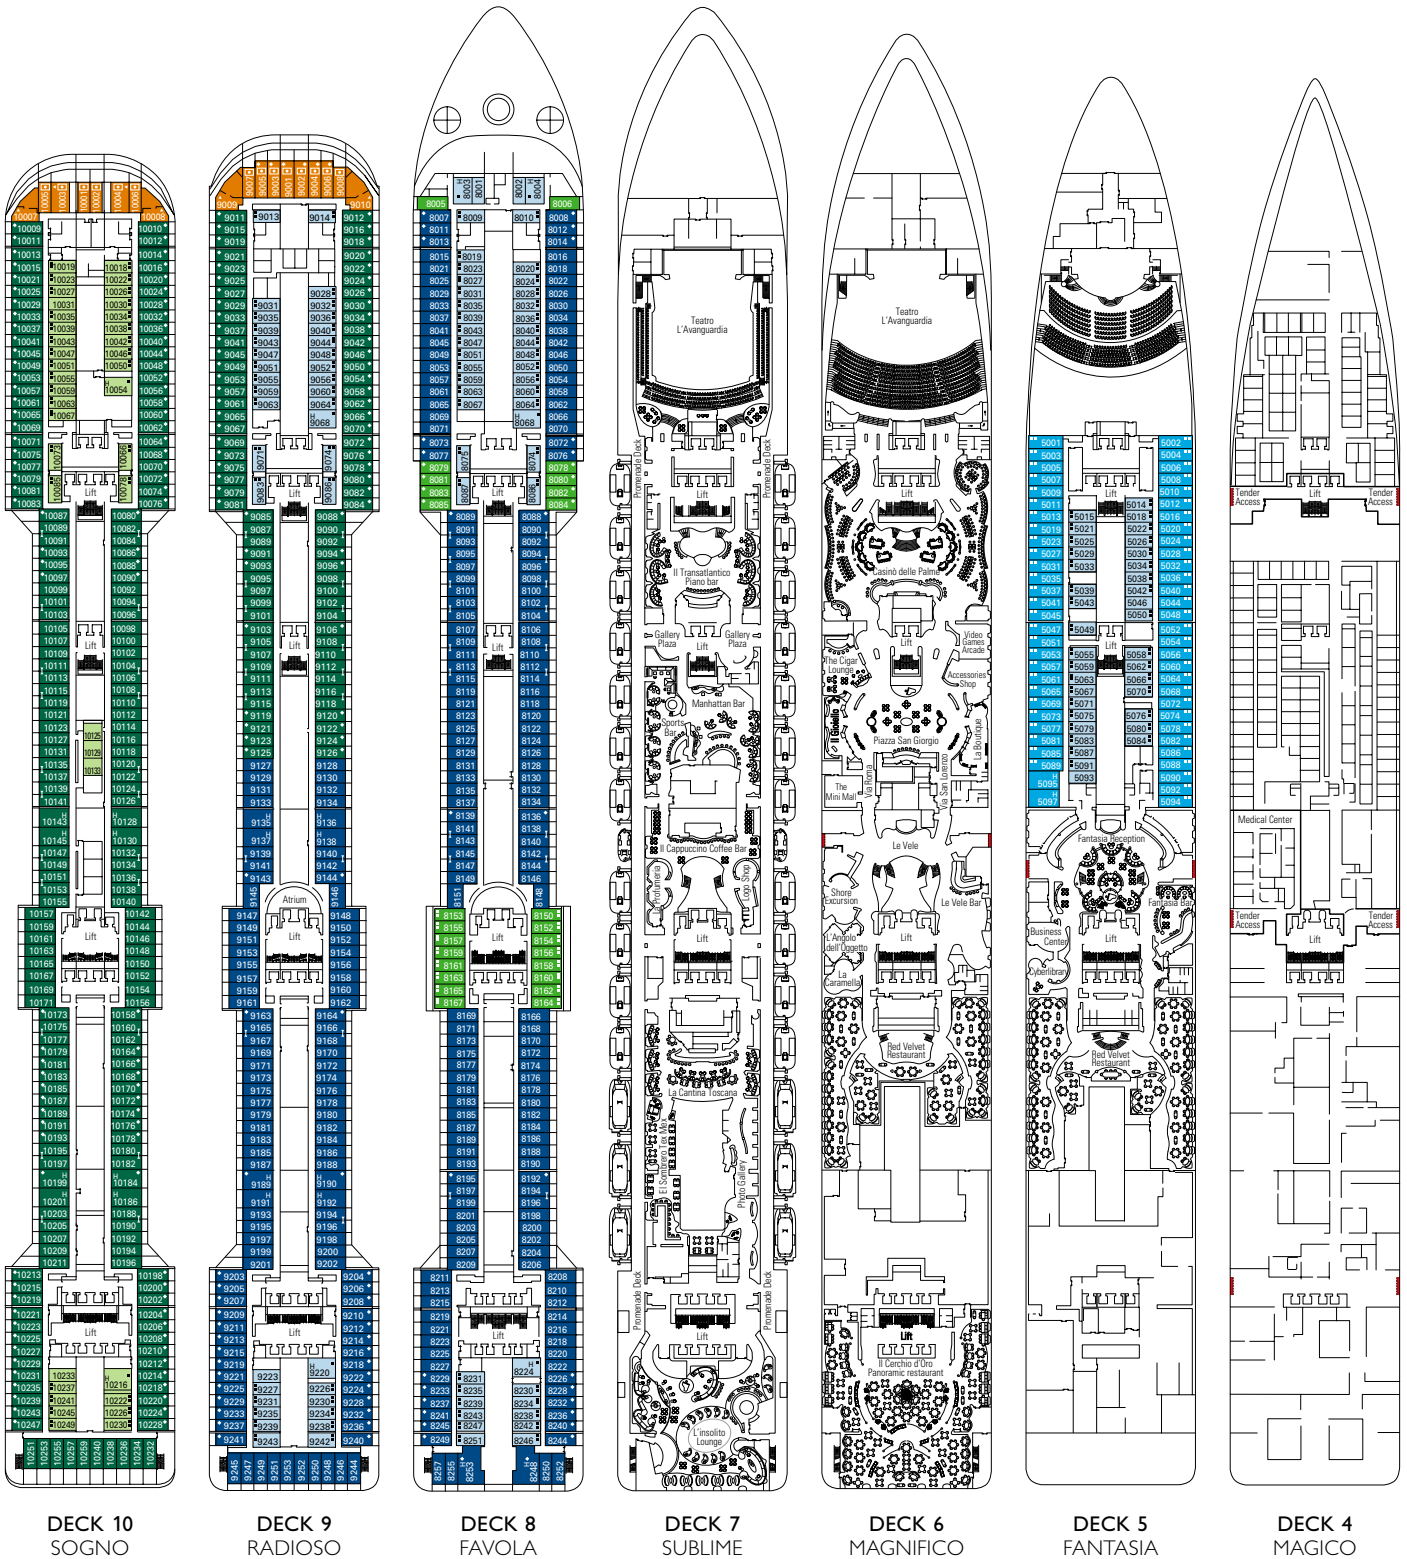

CABINS CATEGORIES

Inside > Bella	Inside > Fantastica	Balcony > Aurea	Deluxe Suite > MSC Yacht Club
Ocean View > Bella	Ocean View > Fantastica	Suite > Aurea	Executive & Family > MSC Yacht Club
Balcony > Bella*	Balcony > Fantastica		Royal Suite > MSC Yacht Club

Data and descriptions are subject to change and will be verified at the time of booking.

COMMON SERVICES

FANTASIA RECEPTION

LE VELE

L'INSOLITO LOUNGE

TECHNICAL CHARACTERISTICS OF THE SHIP

GROSS TONNAGE	137,936 tons
LENGTH / BEAM / HEIGHT	333,30 m / 37,92 m post panamax / 66,80 m
SURFACE AREA	450.000 m ² , incl. 27.000 m ² public area
DECKS	18, incl. 14 for guests
LIFTS	25, incl. 15 for guests (2 panoramics and 1 for the MSC Yacht Club)
VOLTAGE (in cabin)	110/220 volts
MAXIMUM SPEED	22,87 knots
STABILIZERS	Stabilized with 2 fins
NUMBER OF PASSENGERS	3.274 (on double basis)
NUMBER OF CABINS	1.637, incl. 43 for guests with disabilities or reduced mobility
CREW MEMBERS	About 1.370
POOLS	5, incl. 1 with sliding roof, 1 for children and 1 for the MSC Yacht Club; 12 whirlpool baths
ENVIRONMENTAL TECHNOLOGY	AWT-Advanced Water Treatment, Energy Saving & Monitoring System, Clean Ship 2