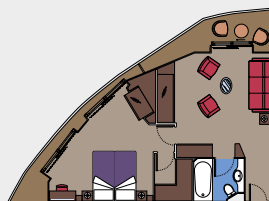

2 Suites for guests with disabilities or reduced mobility

Deluxe suites (≈39 m²)

Double bed can be converted into two single beds.

Air conditioning, spacious wardrobe, bathroom with shower, interactive TV, telephone, Wi-Fi internet connection (for a fee), mini bar, safe deposit box.

This kind of accommodation is available only with the experience MSC Yacht Club.

36 Aurea Suites

Aurea suites with balcony or panoramic sealed window (from ≈21 to 47 m²)

Double bed can be converted into two single beds.

Air conditioning, walk-in wardrobe, bathroom with bathtub, interactive TV, telephone, Wi-Fi internet connection (for a fee), mini bar, safe deposit box.

This kind of accommodation is available only with the experience Aurea.

41 Cabins for guests with disabilities or reduced mobility

28 Balcony Cabins (from ≈32 to 42 m²), 2 Ocean View (≈29 m²), 11 Inside (≈24 m²)

Double bed can be converted into two single beds.

Air conditioning, spacious wardrobe, bathroom with shower, interactive TV, telephone, Wi-Fi internet connection (for a fee), mini bar, safe deposit box.

This kind of accommodation is available in Balcony and Inside cabins (with Bella or Fantastica experiences) and in Ocean View cabins (with Bella experience only).

FACILITIES FOR GUESTS WITH DISABILITIES OR REDUCED MOBILITY