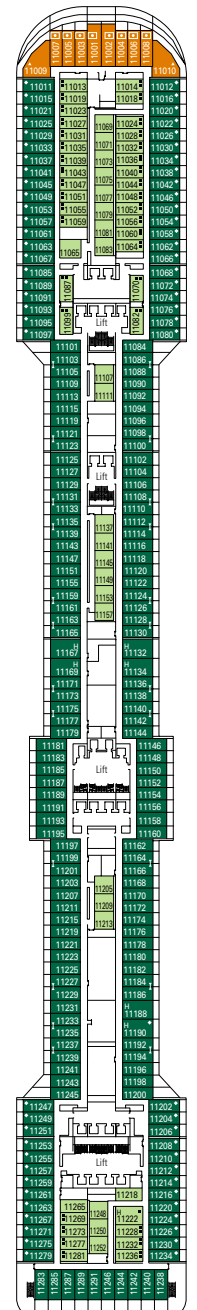

The Mediterranean way of life

MSC FANTASIA

TECHNICAL SHEET

DECK PLAN & ACCOMMODATION

- Sun Deck 18
- Aurora Deck 16
- Splendido Deck 15
- Miraggio Deck 14
- Arcobaleno Deck 13
- Incanto Deck 12
- Meraviglia Deck 11
- Sogno Deck 10
- Radio Deck 9
- Favola Deck 8
- Sublime Deck 7
- Magnifico Deck 6
- Fantasia Deck 5
- Magico Deck 4

Sun Deck 18

DECK 18
SUN DECK

DECK 16
AURORA

DECK 15
SPLENDIDO

DECK 14
MIRAGGIO

DECK 13
ARCOBALENO

DECK 12
INCANTO

DECK 11
MERAVIGLIA

- 3rd bed available in all categories
- 4th bed available in all categories (except MSC Yacht Club Suites)

- All cabins have one double bed convertible to two single beds
- * Cabins 8138, 8140, 8141, 8142, 8143, 8144, 8145, 8147 have partially restricted views