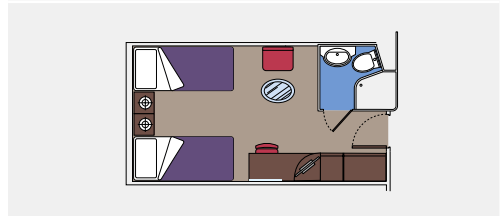

Inside cabins (≈16 m²)
Double bed can be converted into two single beds.
Air conditioning, bathroom with shower; interactive TV, telephone, Wi-Fi internet connection (for a fee), mini bar, safe deposit box.

This kind of accommodation is available with the experiences Bella and Fantastica.