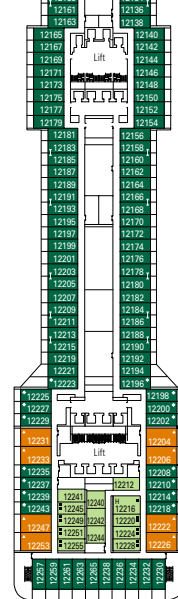

DECK PLAN & ACCOMMODATION

- Sun Deck 18
- Aurora Deck 16
- Splendido Deck 15
- Miraggio Deck 14
- Arcobaleno Deck 13
- Incanto Deck 12
- Meraviglia Deck 11
- Sogno Deck 10
- Radio Deck 9
- Favola Deck 8
- Sublime Deck 7
- Magnifico Deck 6
- Fantasia Deck 5
- Magico Deck 4

Sun Deck 18

DECK 18
SUN DECK

DECK 16
AURORA

DECK 12
INCANTO