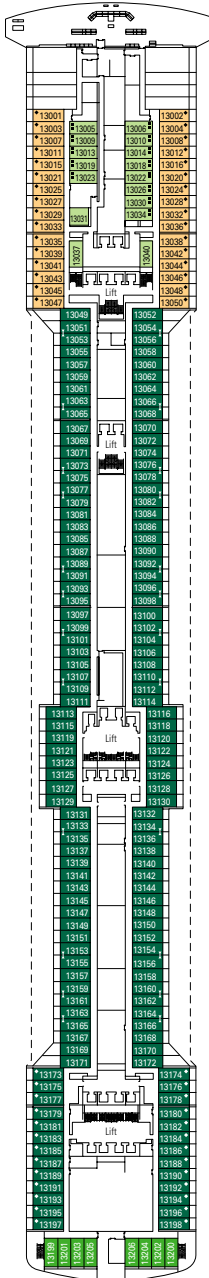

DECK PLAN & ACCOMMODATION

- Sun Deck 18
- Aurora Deck 16
- Splendido Deck 15
- Miraggio Deck 14
- Arcobaleno Deck 13
- Incanto Deck 12
- Meraviglia Deck 11
- Sogno Deck 10
- Radio Deck 9
- Favola Deck 8
- Sublime Deck 7
- Magnifico Deck 6
- Fantasia Deck 5
- Magico Deck 4

Sun Deck 18

DECK 18
SUN DECK

DECK 16
AURORA

DECK 13
ARCOBALENO