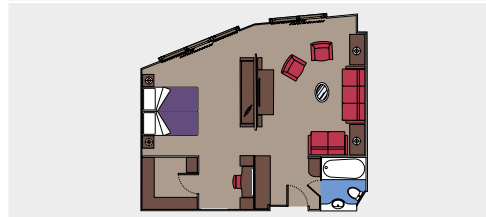

CABIN TYPES

2 Royal Suites

Royal suites (≈52 m²)
 Double bed can be converted into two single beds.
 Air conditioning, walk-in wardrobe, bathroom with bathtub, interactive TV, telephone, Wi-Fi internet connection (for a fee), mini bar, safe deposit box.

This kind of accommodation is available only with the experience MSC Yacht Club.

3 Executive & Family Suites

Executive & Family suites with panoramic sealed window (from ≈45 to ≈53 m²)
 Double bed can be converted into two single beds.
 Air conditioning, walk-in wardrobe, bathroom with bathtub, interactive TV, telephone, Wi-Fi internet connection (for a fee), mini bar, safe deposit box.

This kind of accommodation is available only with the experience MSC Yacht Club.

64 Deluxe Suites

Deluxe suites (from ≈26 to ≈32 m²)
 Double bed can be converted into two single beds.
 Air conditioning, walk-in wardrobe, bathroom with bathtub, interactive TV, telephone, Wi-Fi internet connection (for a fee), mini bar, safe deposit box.

This kind of accommodation is available only with the experience MSC Yacht Club.

1.115 Balcony

Balcony cabins (from ≈22 to ≈26 m²)
 Double bed can be converted into two single beds.
 Air conditioning, spacious wardrobe, bathroom with shower or bathtub, interactive TV, telephone, Wi-Fi internet connection (for a fee), mini bar, safe deposit box.