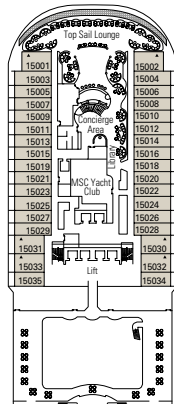

DECK PLAN & ACCOMMODATION

- Sun Deck 18
- Aurora Deck 16
- Splendido Deck 15
- Miraggio Deck 14
- Arcobaleno Deck 13
- Incanto Deck 12
- Meraviglia Deck 11
- Sogno Deck 10
- Radio Deck 9
- Favola Deck 8
- Sublime Deck 7
- Magnifico Deck 6
- Fantasia Deck 5
- Magico Deck 4

Sun Deck 18

DECK 18
SUN DECK

DECK 16
AURORA

DECK 15
SPLENDIDO

DECK 14
MIRAGGIO

DECK 13
ARCOBALENO

DECK 12
INCANTO

DECK 11
MERAVIGLIA