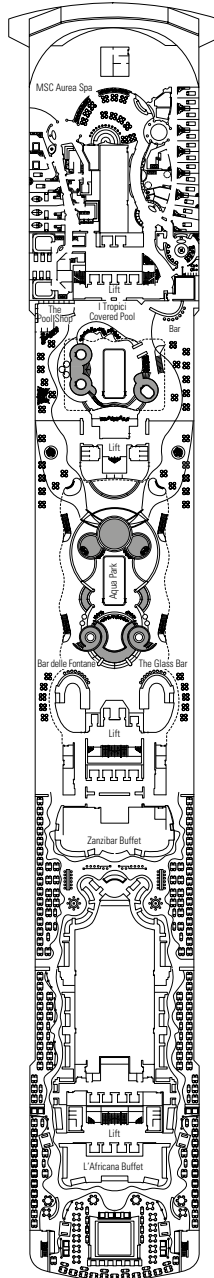

The Mediterranean way of life

MSC FANTASIA

TECHNICAL SHEET

DECK PLAN & ACCOMMODATION

- Sun Deck 18
- Aurora Deck 16
- Splendido Deck 15
- Miraggio Deck 14
- Arcobaleno Deck 13
- Incanto Deck 12
- Meraviglia Deck 11
- Sogno Deck 10
- Radio Deck 9
- Favola Deck 8
- Sublime Deck 7
- Magnifico Deck 6
- Fantasia Deck 5
- Magico Deck 4

Sun Deck 18

DECK 18
SUN DECK

DECK 16
AURORA

DECK 15
SPLENDIDO

DECK 14
MIRAGGIO

DECK 13
ARCOBALENO

DECK 12
INCANTO

DECK 11
MERAVIGLIA

- 3rd bed available in all categories
- 4th bed available in all categories (except MSC Yacht Club Suites)

- All cabins have one double bed convertible to two single beds
- * Cabins 8138, 8140, 8141, 8142, 8143, 8144, 8145, 8147 have partially restricted views

LEGEND

- ◆ Sofa bed
- ▲ Double sofa bed
- 3rd bed is a bunk bed
- 3rd and 4th beds are bunks
- ⊠ Connecting cabins
- ⊡ Executive & Family Suite MSC Yacht Club / Suite Aurea with panoramic sealed window
- H Cabin for guests with disabilities or reduced mobility