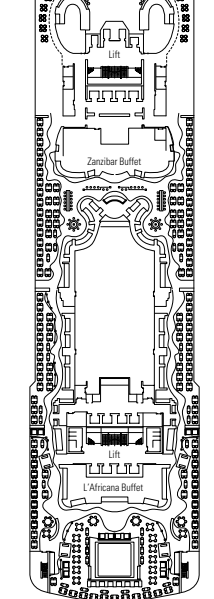

DECK PLAN & ACCOMMODATION

- Sun Deck 18
- Aurora Deck 16
- Splendido Deck 15
- Miraggio Deck 14
- Arcobaleno Deck 13
- Incanto Deck 12
- Meraviglia Deck 11
- Sogno Deck 10
- Radio Deck 9
- Favola Deck 8
- Sublime Deck 7
- Magnifico Deck 6
- Fantasia Deck 5
- Magico Deck 4

Sun Deck 18

DECK 18
SUN DECK

DECK 16
AURORA

DECK 14
MIRAGGIO