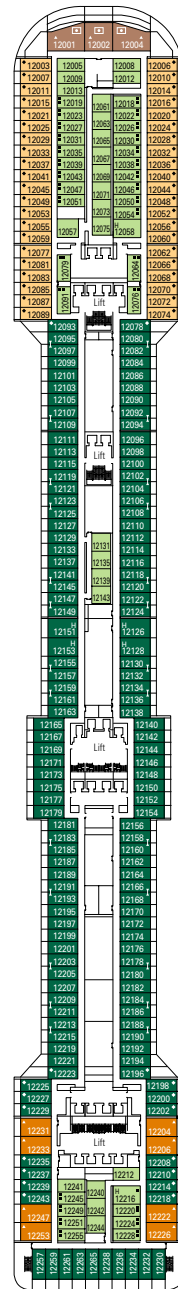

The Mediterranean way of life

MSC FANTASIA

TECHNICAL SHEET

DECK PLAN & ACCOMMODATION

- Sun Deck 18
- Aurora Deck 16
- Splendido Deck 15
- Miraggio Deck 14
- Arcobaleno Deck 13
- Incanto Deck 12
- Meraviglia Deck 11
- Sogno Deck 10
- Radio Deck 9
- Favola Deck 8
- Sublime Deck 7
- Magnifico Deck 6
- Fantasia Deck 5
- Magico Deck 4

Sun Deck 18

DECK 18
SUN DECK

DECK 16
AURORA

DECK 15
SPLENDIDO

DECK 14
MIRAGGIO

DECK 13
ARCOBALENO

DECK 12
INCANTO

DECK 11
MERAVIGLIA

- 3rd bed available in all categories
- 4th bed available in all categories (except MSC Yacht Club Suites)

- All cabins have one double bed convertible to two single beds
- * Cabins 8138, 8140, 8141, 8142, 8143, 8144, 8145, 8147 have partially restricted views