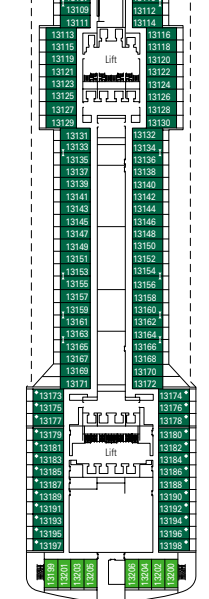

DECK PLAN & ACCOMMODATION

- Sun Deck 18
- Aurora Deck 16
- Splendido Deck 15
- Miraggio Deck 14
- Arcobaleno Deck 13
- Incanto Deck 12
- Meraviglia Deck 11
- Sogno Deck 10
- Radio Deck 9
- Favola Deck 8
- Sublime Deck 7
- Magnifico Deck 6
- Fantasia Deck 5
- Magico Deck 4

Sun Deck 18

DECK 18
SUN DECK

DECK 16
AURORA

DECK 13
ARCOBALENO