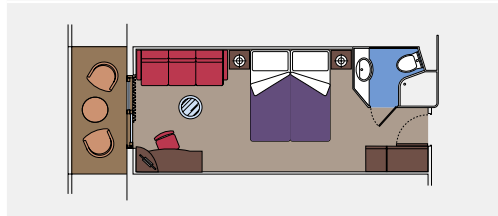

CABIN TYPES

2 Royal Suites

Royal suites (≈52 m²)
 Double bed can be converted into two single beds.
 Air conditioning, walk-in wardrobe, bathroom with bathtub, interactive TV, telephone, Wi-Fi internet connection (for a fee), mini bar, safe deposit box.

This kind of accommodation is available only with the experience MSC Yacht Club.

64 Deluxe Suites

Deluxe suites (from ≈26 to ≈32 m²)
 Double bed can be converted into two single beds.
 Air conditioning, walk-in wardrobe, bathroom with bathtub, interactive TV, telephone, Wi-Fi internet connection (for a fee), mini bar, safe deposit box.

This kind of accommodation is available only with the experience MSC Yacht Club.

1.115 Balcony

Balcony cabins (from ≈22 to ≈26 m²)
 Double bed can be converted into two single beds.
 Air conditioning, spacious wardrobe, bathroom with shower or bathtub, interactive TV, telephone, Wi-Fi internet connection (for a fee), mini bar, safe deposit box.

This kind of accommodation is available with the experiences Bella, Fantastica and Aurea.

91 Ocean View

Cabins with porthole (from ≈17 to ≈20 m²)
 Double bed can be converted into two single beds.
 Air conditioning, bathroom with shower; interactive TV, telephone, Wi-Fi internet connection (for a fee), mini bar, safe deposit box.