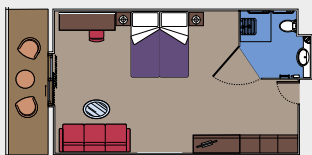

2 Suites for guests with disabilities or reduced mobility

Deluxe suites (≈39 m²)

Double bed can be converted into two single beds.

Air conditioning, spacious wardrobe, bathroom with shower, interactive TV, telephone, Wi-Fi internet connection (for a fee), mini bar, safe deposit box.

This kind of accommodation is available only with the experience MSC Yacht Club.

36 Aurea Suites

Aurea suites with balcony or panoramic sealed window (from ≈21 to 47 m²)

Double bed can be converted into two single beds.

Air conditioning, walk-in wardrobe, bathroom with bathtub, interactive TV, telephone, Wi-Fi internet connection (for a fee), mini bar, safe deposit box.

This kind of accommodation is available only with the experience Aurea.

41 Cabins for guests with disabilities or reduced mobility

28 Balcony Cabins (from ≈32 to 42 m²), 2 Ocean View (≈29 m²), 11 Inside (≈24 m²)

Double bed can be converted into two single beds.

Air conditioning, spacious wardrobe, bathroom with shower, interactive TV, telephone, Wi-Fi internet connection (for a fee), mini bar, safe deposit box.

This kind of accommodation is available in Balcony and Inside cabins (with Bella or Fantastica experiences) and in Ocean View cabins (with Bella experience only).

FACILITIES FOR GUESTS WITH DISABILITIES OR REDUCED MOBILITY