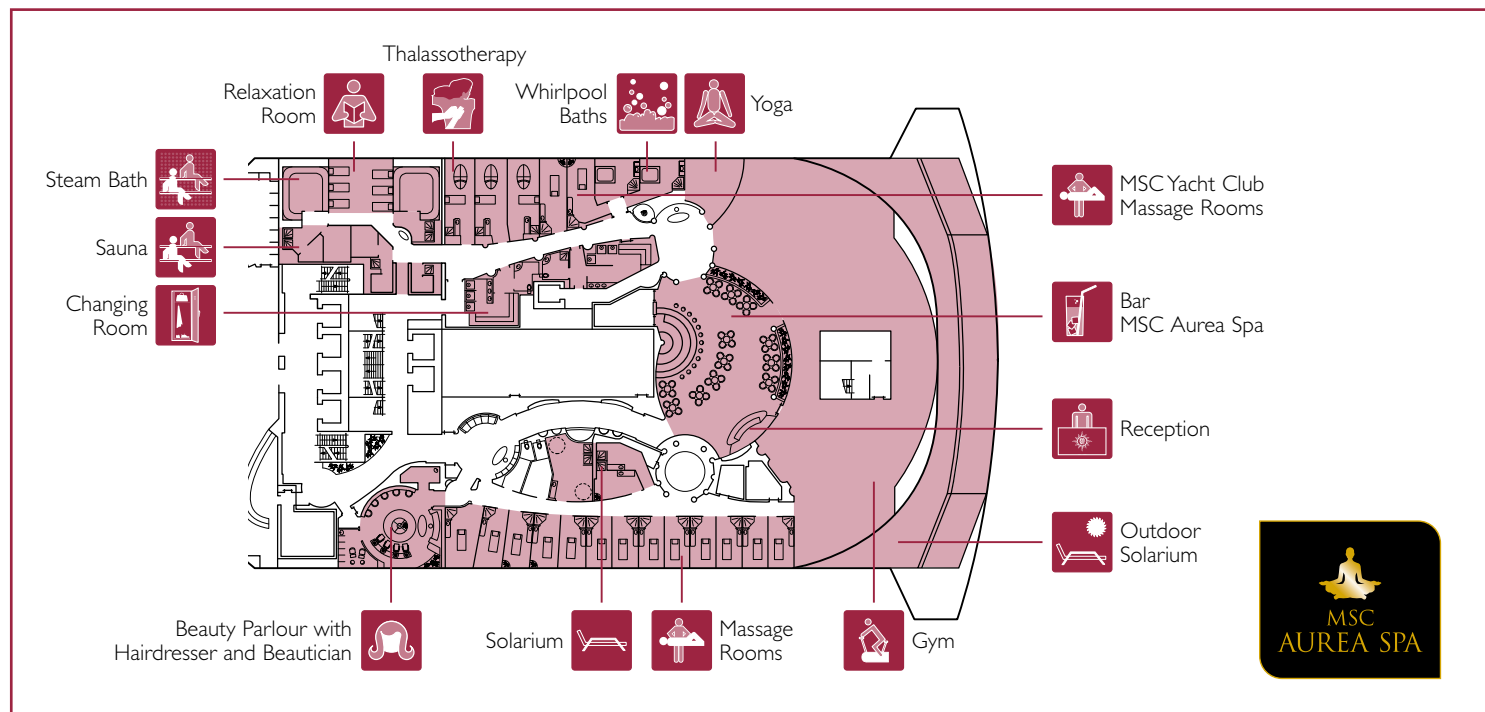

ENTERTAINMENT FOR CHILDREN & TEENS	Seats	Use	Surface (m²)	Deck
4D CINEMA	10	4D cinema	45	16 Aurora
F1 SIMULATOR	1	Formula 1 virtual simulator	40	16 Aurora
I GRAFFITI	31	Teens discotheque	110	15 Splendido
IL POLO NORD		Children's area and pool	195	15 Splendido
LA CAMELLA		Candy & confectionary shop	30	6 Magnifico
LED WALL		Outdoor games, video promotions		14 Miraggio
TEEN'S AREA	22	Teenagers club	85	16 Aurora
TEENS TOBOGA		Teens waterslide		15 Splendido
VIDEO GAMES ARCADE		Video games room	55	6 Magnifico
VIRTUAL WORLD	10	Video games room	80	16 Aurora

SPA & RELAX	Seats	Use	Surface (m²)	Deck
MSC AUREA SPA	48 (reception)	Beauty farm, beauty parlour, fitness centre, bar	1.700	14 Miraggio
TOP 18 EXCLUSIVE SOLARIUM		Solarium, whirlpool bath - children not allowed	845	18 Sun Deck

SPORT ACTIVITIES	Seats	Use	Surface (m²)	Deck
MSC ARENA	120	Basketball, tennis court, football, volleyball	290	16 Aurora
POWER WALKING TRACK		Power walking track of 235 m	1.140	15 Splendido
SHUFFLEBOARD		Shuffleboard	118	16 Aurora
SQUASH		Squash court	35	16 Aurora

POOLS	Seats	Use	Surface (m²)	Deck
AQUA PARK		Main pool with over 150 fountains and water jets	2.091	14 Miraggio
I TROPICI		Pool with sliding roof, bar	820	14 Miraggio
LIDO CATALANO		Aft pool	320	15 Splendido