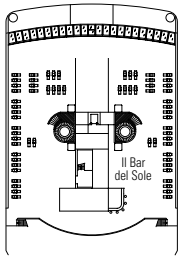

* Certain cabins have restricted views.

LEGEND

- ◆ Sofa bed
- ◆ Double sofa bed
- 3rd bed is a bunk bed
- 3rd and 4th beds are bunks
- ↔ Connecting cabins
- H Cabin for guests with disabilities or reduced mobility
- ★ Juliet balcony (non-walkable area)

Data and descriptions are subject to change and will be verified at the time of booking.

DECK PLAN & ACCOMMODATION

- Sport Deck 16
- Capri Deck 15
- Positano Deck 14
- Porto Cervo Deck 13
- Portovenere Deck 12
- Ischia Deck 11
- Riccione Deck 10
- Panarea Deck 9
- Camogli Deck 8
- Amalfi Deck 7
- Portofino Deck 6
- Sorrento Deck 5
- Taormina Deck 4