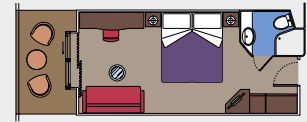

Double bed can be converted into two single beds.

Air conditioning, spacious wardrobe, bathroom with bathtub, interactive TV, telephone, Wi-Fi internet connection (for a fee), mini bar, safe deposit box.

This kind of accommodation is available only with the experience Aurea.

8 Aurea Family Suites

Balcony family suites (≈ 27 m²)

Double bed can be converted into two single beds.

Air conditioning, spacious wardrobe, bathroom with shower, interactive TV, telephone, Wi-Fi internet connection (for a fee), mini bar, safe deposit box.

This kind of accommodation is available only with the experience Aurea.

781 Balcony Cabins

Balcony cabins (from ≈ 17 to ≈ 23 m²)

Double bed can be converted into two single beds.

Air conditioning, bathroom with shower, interactive TV, telephone, Wi-Fi internet connection (for a fee), mini bar, safe deposit box.

This kind of accommodation is available with the experiences Bella, Fantastica and Aurea.

171 Ocean View

Cabins with porthole (≈ 16 m²)

Double bed can be converted into two single beds.

Air conditioning, bathroom with shower, interactive TV, telephone, Wi-Fi internet connection (for a fee), mini bar, safe deposit box.