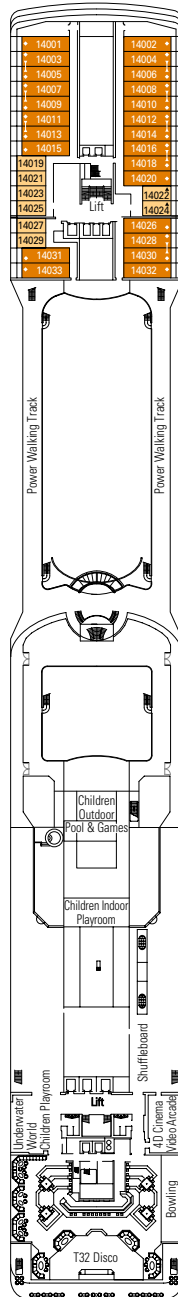

DECK PLAN & ACCOMMODATION

- Sport Deck 16
- Capri Deck 15
- Positano Deck 14
- Porto Cervo Deck 13
- Portovenere Deck 12
- Ischia Deck 11
- Riccione Deck 10
- Panarea Deck 9
- Camogli Deck 8
- Amalfi Deck 7
- Portofino Deck 6
- Sorrento Deck 5
- Taormina Deck 4

DECK 16
SPORT

DECK 15
CAPRI

DECK 14
POSITANO

DECK 13
PORTO CERVO

DECK 12
PORTOVENERE

DECK 11
ISCHIA