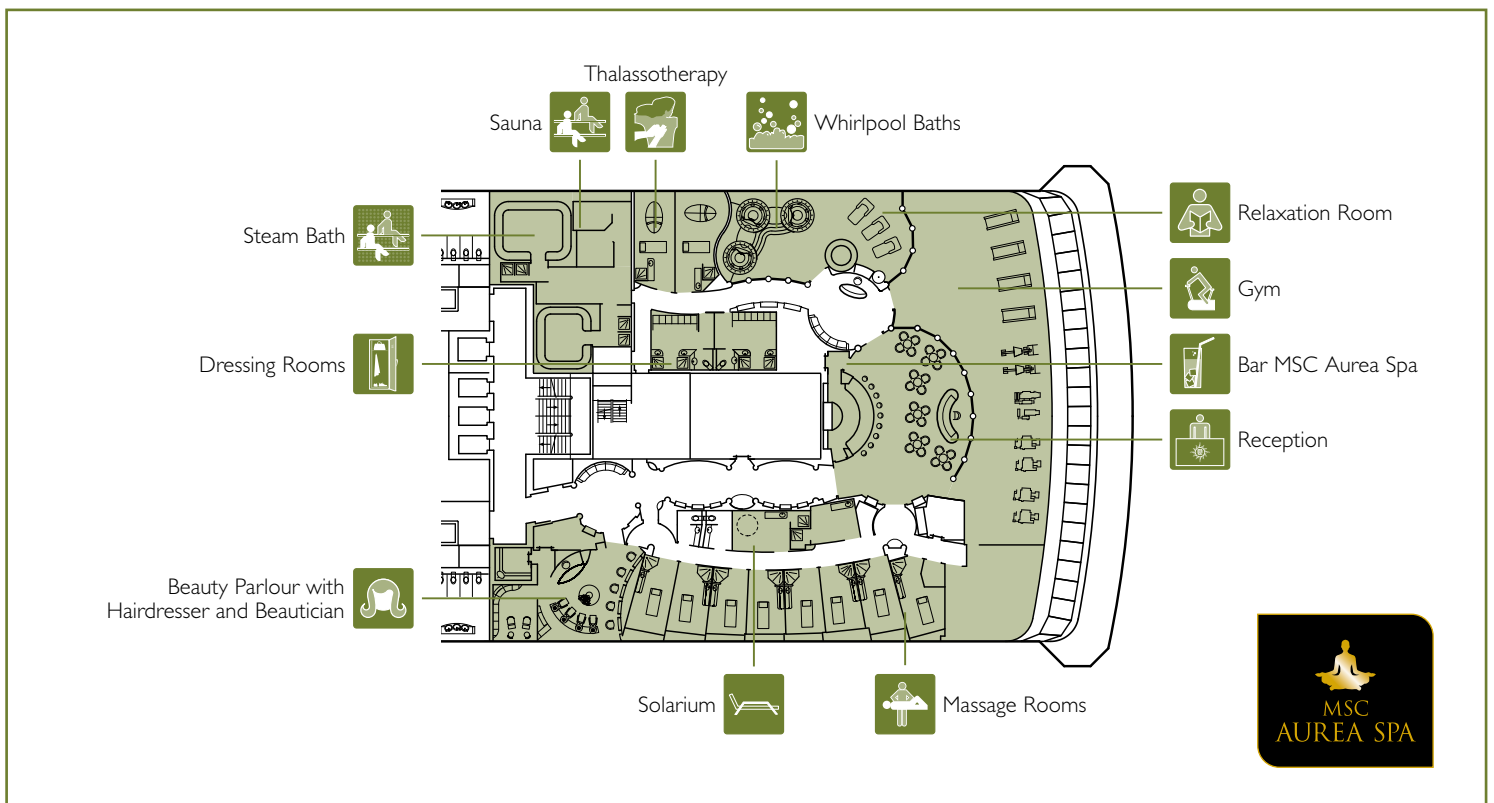

*Depending on the itineraries and subject to applicable legislation.

SPA & SPORTS

MSC AUREA SPA

BOWLING

SPA & RELAX	Seats	Use	Surface (m ²)	Deck
IL BAR DEL SOLE		Solarium, whirlpool baths	1.000	16 Sport
MSC AUREA SPA		Beauty farm, beauty parlour, fitness centre, bar	1.160	13 Porto Cervo

POOLS	Seats	Use	Surface (m ²)	Deck
LA GROTTA AZZURRA		Pool with sliding roof, bar	880	13 Porto Cervo
LE GRAND BLEU		Outdoor pool	2.015	13 Porto Cervo

CABIN TYPES

FACILITIES FOR GUESTS WITH DISABILITIES OR REDUCED MOBILITY

Cabin door width	81,5 cm	Does the WC seat have grab rails?	Yes
Bathroom door width	85 cm	Are wheelchairs available on board?	In limited numbers *
Size of cabin (floor space)	From ≈ 17 to ≈ 40 m ²	Are all decks/public areas accessible?	Yes
Size of bathroom	4 m ²	Are all lifeboats wheelchair-accessible?	No **
Is there a fold-down seat in the shower?	Yes	Do the elevators have deck indicators?	Visual, Audio & Braille
Height of seat from the floor	45 cm	Can severely visually impaired/blind guests be catered for on the cruise?	Only with full-time carer