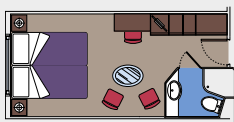

This kind of accommodation is available only with the experience Aurea.

781 Balcony Cabins

Balcony cabins (from ≈ 17 to ≈ 23 m²)

Double bed can be converted into two single beds.

Air conditioning, bathroom with shower, interactive TV, telephone, Wi-Fi internet connection (for a fee), mini bar, safe deposit box.

This kind of accommodation is available with the experiences Bella, Fantastica and Aurea.

171 Ocean View

Cabins with porthole (≈ 16 m²)

Double bed can be converted into two single beds.

Air conditioning, bathroom with shower, interactive TV, telephone, Wi-Fi internet connection (for a fee), mini bar, safe deposit box.

This kind of accommodation is available only with the experiences Bella and Fantastica.

239 Inside

Inside cabins (≈ 13 m²)

Double bed can be converted into two single beds.

Air conditioning, bathroom with shower, interactive TV, telephone, Wi-Fi internet connection (for a fee), mini bar, safe deposit box.