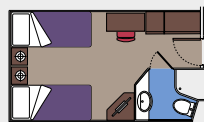

Inside cabins (≈ 13 m²)

Double bed can be converted into two single beds.

Air conditioning, bathroom with shower, interactive TV, telephone, Wi-Fi internet connection (for a fee), mini bar, safe deposit box.

This kind of accommodation is available only with the experiences Bella and Fantastica.