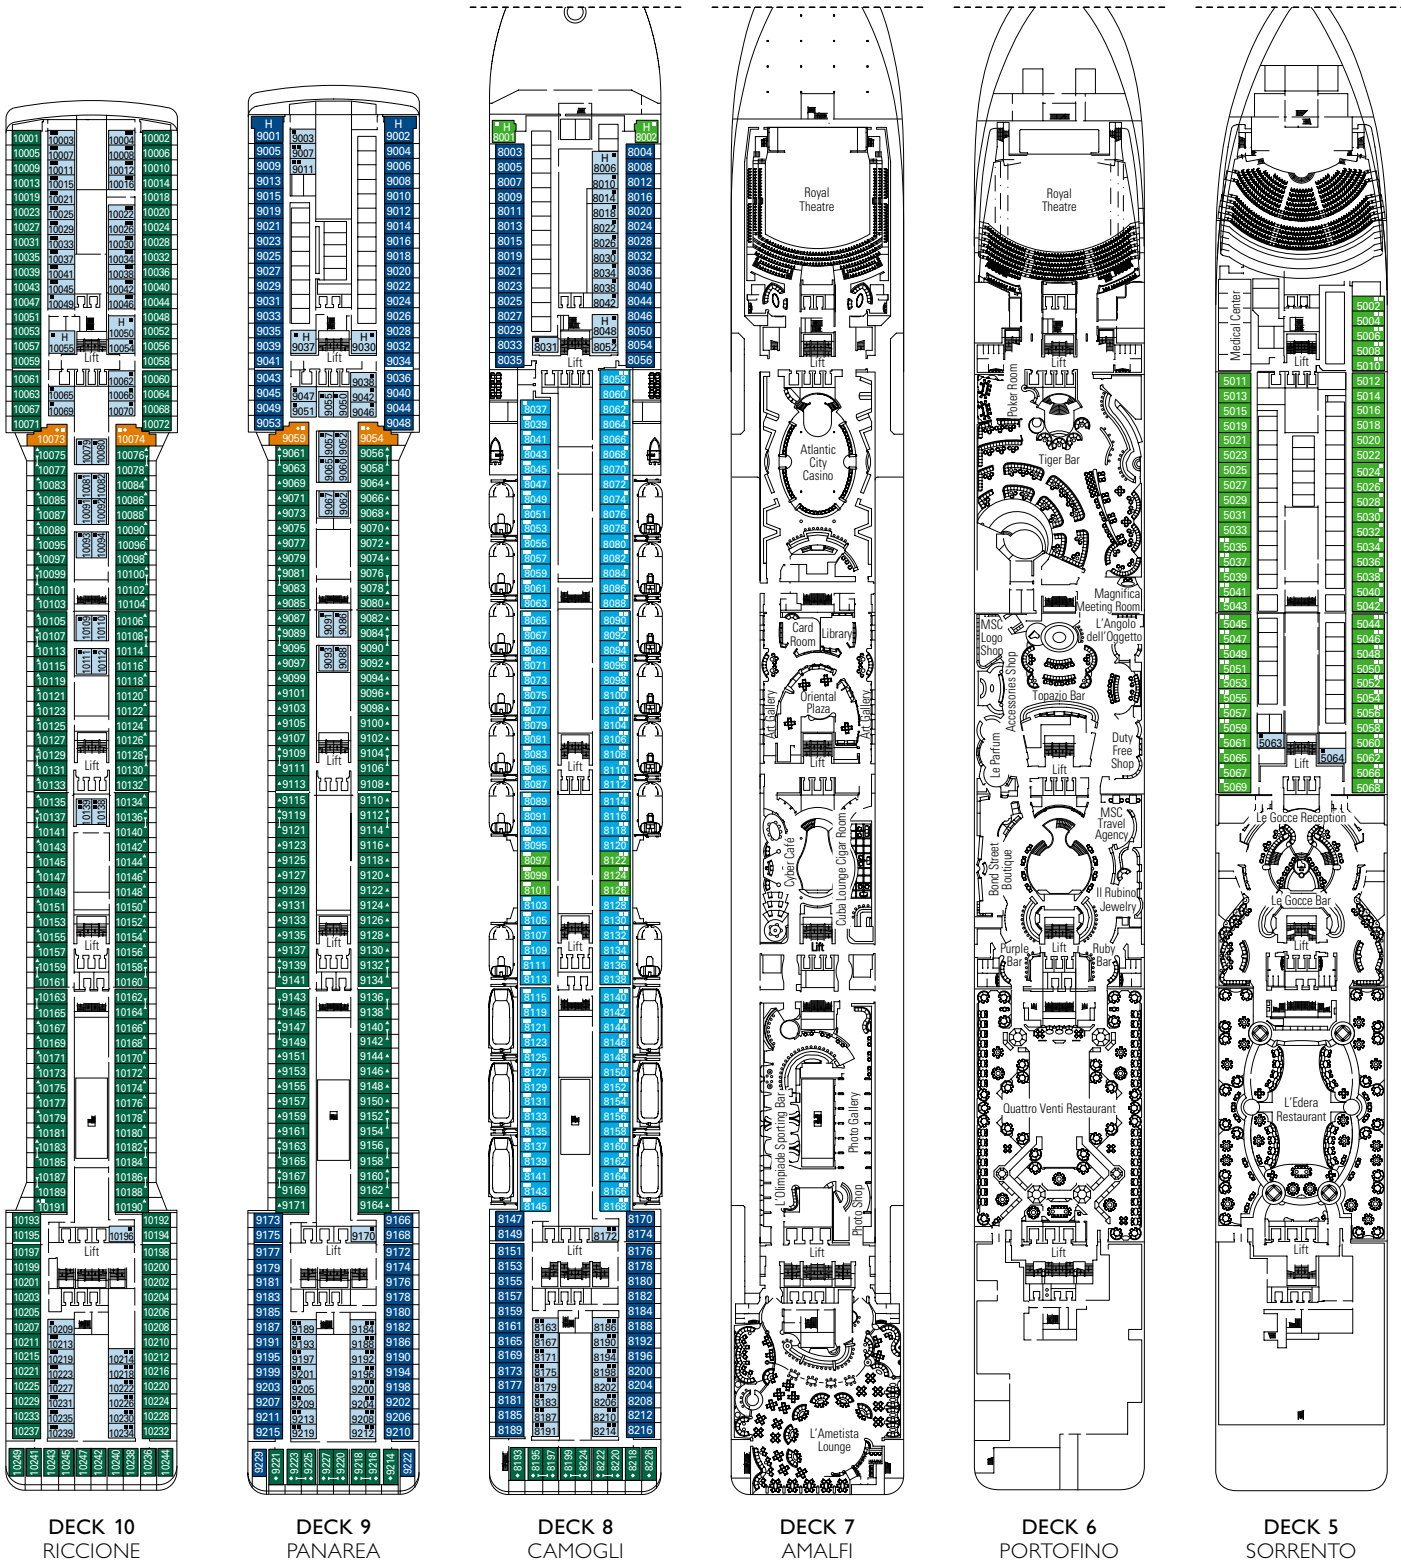

CABINS CATEGORIES

Inside > Bella	Inside > Fantastica	Balcony > Aurea
Ocean View > Bella*	Ocean View > Fantastica	Suite > Aurea
Balcony > Bella	Balcony > Fantastica	

- 3rd / 4th bed available in all categories (except Balcony Bella)
- 5th bed available in Suite Aurea

- All cabins have one double bed convertible to two single beds except in cabins for guests with disabilities or reduced mobility (H), this does not apply to cabins 15022 and 15023

* Certain cabins have restricted views.

LEGEND

- Sofa bed
- Double sofa bed
- 3rd bed is a bunk bed
- 3rd and 4th beds are bunks
- ↔ Connecting cabins
- H Cabin for guests with disabilities or reduced mobility
- ★ Juliet balcony (non-walkable area)

Data and descriptions are subject to change and will be verified at the time of booking.