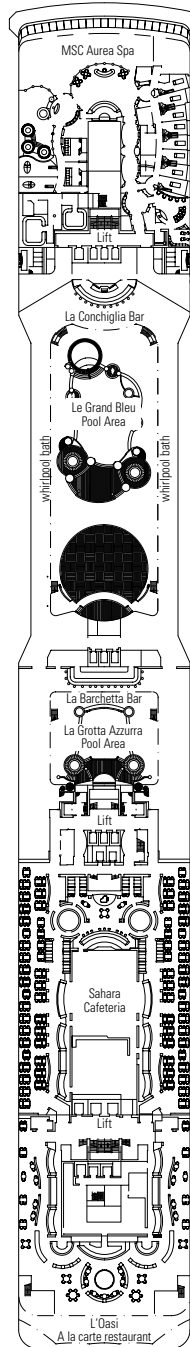

- 3rd / 4th bed available in all categories (except Balcony Bella)
- 5th bed available in Suite Aurea

- All cabins have one double bed convertible to two single beds except in cabins for guests with disabilities or reduced mobility (H), this does not apply to cabins 15022 and 15023

* Certain cabins have restricted views.

LEGEND

- ◆ Sofa bed
- ◆ Double sofa bed
- 3rd bed is a bunk bed
- 3rd and 4th beds are bunks
- ↔ Connecting cabins
- H Cabin for guests with disabilities or reduced mobility
- ★ Juliet balcony (non-walkable area)

Data and descriptions are subject to change and will be verified at the time of booking.

DECK PLAN & ACCOMMODATION

- Sport Deck 16
- Capri Deck 15
- Positano Deck 14
- Porto Cervo Deck 13
- Portovenere Deck 12
- Ischia Deck 11
- Riccione Deck 10
- Panarea Deck 9
- Camogli Deck 8
- Amalfi Deck 7
- Portofino Deck 6
- Sorrento Deck 5
- Taormina Deck 4

Cabin door width	81,5 cm	Does the WC seat have grab rails?	Yes
Bathroom door width	85 cm	Are wheelchairs available on board?	In limited numbers *
Size of cabin (floor space)	From ≈ 17 to ≈ 40 m ²	Are all decks/public areas accessible?	Yes
Size of bathroom	4 m ²	Are all lifeboats wheelchair-accessible?	No **
Is there a fold-down seat in the shower?	Yes	Do the elevators have deck indicators?	Visual, Audio & Braille
Height of seat from the floor	45 cm	Can severely visually impaired/blind guests be catered for on the cruise?	Only with full-time carer