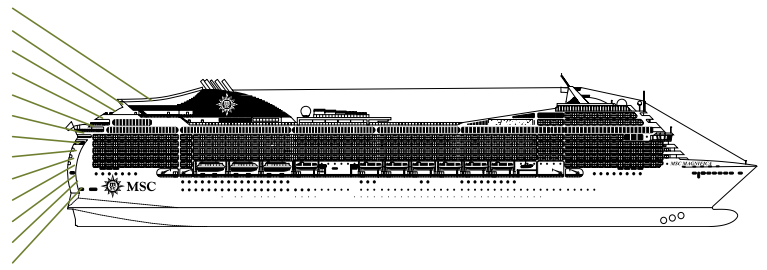

DECK PLAN & ACCOMMODATION

- Sport Deck 16
- Capri Deck 15
- Positano Deck 14
- Porto Cervo Deck 13
- Portovenere Deck 12
- Ischia Deck 11
- Riccione Deck 10
- Panarea Deck 9
- Camogli Deck 8
- Amalfi Deck 7
- Portofino Deck 6
- Sorrento Deck 5
- Taormina Deck 4

DECK 16
SPORT

DECK 15
CAPRI

DECK 14
POSITANO

DECK 13
PORTO CERVO

DECK 12
PORTOVENERE

DECK 11
ISCHIA