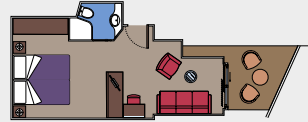

Double bed can be converted into two single beds.

Air conditioning, spacious wardrobe, bathroom with bathtub, interactive TV, telephone, Wi-Fi internet connection (for a fee), mini bar, safe deposit box.

This kind of accommodation is available only with the experience Aurea.

8 Aurea Family Suites

Balcony family suites (≈ 27 m²)

Double bed can be converted into two single beds.

Air conditioning, spacious wardrobe, bathroom with shower, interactive TV, telephone, Wi-Fi internet connection (for a fee), mini bar, safe deposit box.

This kind of accommodation is available only with the experience Aurea.

781 Balcony Cabins

Balcony cabins (from ≈ 17 to ≈ 23 m²)

Double bed can be converted into two single beds.

Air conditioning, bathroom with shower, interactive TV, telephone, Wi-Fi internet connection (for a fee), mini bar, safe deposit box.