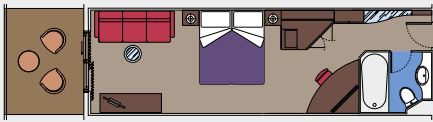

CABIN TYPES

FACILITIES FOR GUESTS WITH DISABILITIES OR REDUCED MOBILITY

Cabin door width	81,5 cm	Does the WC seat have grab rails?	Yes
Bathroom door width	85 cm	Are wheelchairs available on board?	In limited numbers *
Size of cabin (floor space)	From ≈ 17 to ≈ 40 m²	Are all decks/public areas accessible?	Yes
Size of bathroom	4 m²	Are all lifeboats wheelchair-accessible?	No **
Is there a fold-down seat in the shower?	Yes	Do the elevators have deck indicators?	Visual, Audio & Braille
Height of seat from the floor	45 cm	Can severely visually impaired/blind guests be catered for on the cruise?	Only with full-time carer

* Only for embarkation, disembarkation and emergencies.

** In the event of an emergency, dedicated personnel will help guests with disabilities or reduced mobility to board lifeboats.

44 Aurea Suites

Balcony suites (≈ 31 m²)

Double bed can be converted into two single beds.

Air conditioning, spacious wardrobe, bathroom with bathtub, interactive TV, telephone, Wi-Fi internet connection (for a fee), mini bar, safe deposit box.

This kind of accommodation is available only with the experience Aurea.

8 Aurea Family Suites

Balcony family suites (≈ 27 m²)

Double bed can be converted into two single beds.

Air conditioning, spacious wardrobe, bathroom with shower, interactive TV, telephone, Wi-Fi internet connection (for a fee), mini bar, safe deposit box.

This kind of accommodation is available only with the experience Aurea.

781 Balcony Cabins

Balcony cabins (from ≈ 17 to ≈ 23 m²)

Double bed can be converted into two single beds.

Air conditioning, bathroom with shower, interactive TV, telephone, Wi-Fi internet connection (for a fee), mini bar, safe deposit box.