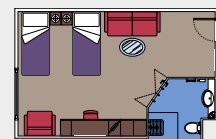

CABIN TYPES

FACILITIES FOR GUESTS WITH DISABILITIES OR REDUCED MOBILITY

Cabin door width	81,5 cm	Does the WC seat have grab rails?	Yes
Bathroom door width	85 cm	Are wheelchairs available on board?	In limited numbers *
Size of cabin (floor space)	From ≈ 17 to ≈ 40 m²	Are all decks/public areas accessible?	Yes
Size of bathroom	4 m²	Are all lifeboats wheelchair-accessible?	No **
Is there a fold-down seat in the shower?	Yes	Do the elevators have deck indicators?	Visual, Audio & Braille
Height of seat from the floor	45 cm	Can severely visually impaired/blind guests be catered for on the cruise?	Only with full-time carer

* Only for embarkation, disembarkation and emergencies.

** In the event of an emergency, dedicated personnel will help guests with disabilities or reduced mobility to board lifeboats.

44 Aurea Suites

Balcony suites (≈ 31 m²)

Double bed can be converted into two single beds.

Air conditioning, spacious wardrobe, bathroom with bathtub, interactive TV, telephone, Wi-Fi internet connection (for a fee), mini bar, safe deposit box.

This kind of accommodation is available only with the experience Aurea.

8 Aurea Family Suites

Balcony family suites (≈ 27 m²)

Double bed can be converted into two single beds.

Air conditioning, spacious wardrobe, bathroom with shower, interactive TV, telephone, Wi-Fi internet connection (for a fee), mini bar, safe deposit box.

This kind of accommodation is available only with the experience Aurea.

781 Balcony Cabins

Balcony cabins (from ≈ 17 to ≈ 23 m²)

Double bed can be converted into two single beds.

Air conditioning, bathroom with shower, interactive TV, telephone, Wi-Fi internet connection (for a fee), mini bar, safe deposit box.