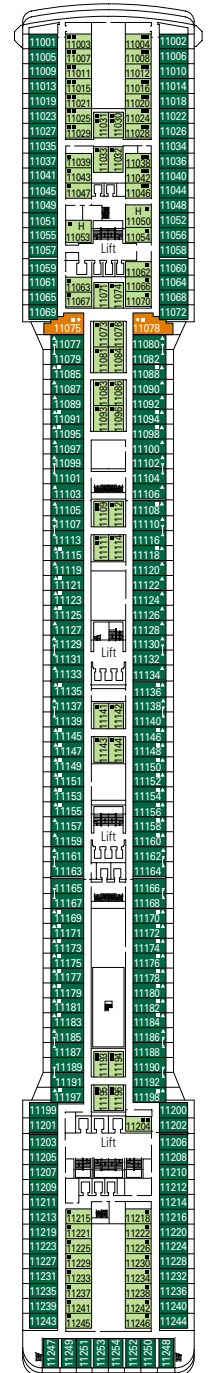

- 3rd / 4th bed available in all categories (except Balcony Bella)
- 5th bed available in Suite Aurea

- All cabins have one double bed convertible to two single beds except in cabins for guests with disabilities or reduced mobility (H), this does not apply to cabins 15022 and 15023

* Certain cabins have restricted views.

LEGEND

- ◆ Sofa bed
- ◆ Double sofa bed
- 3rd bed is a bunk bed
- 3rd and 4th beds are bunks
- ↔ Connecting cabins
- H Cabin for guests with disabilities or reduced mobility
- ★ Juliet balcony (non-walkable area)

Data and descriptions are subject to change and will be verified at the time of booking.

DECK PLAN & ACCOMMODATION

- Sport Deck 16
- Capri Deck 15
- Positano Deck 14
- Porto Cervo Deck 13
- Portovenere Deck 12
- Ischia Deck 11
- Riccione Deck 10
- Panarea Deck 9
- Camogli Deck 8
- Amalfi Deck 7
- Portofino Deck 6
- Sorrento Deck 5
- Taormina Deck 4

TIGER BAR

L'AMETISTA LOUNGE

TECHNICAL CHARACTERISTICS OF THE SHIP

GROSS TONNAGE	95,128 tons
LENGTH	293,80 m
BEAM	32,20 m
HEIGHT	59,64 m
DECKS	16, incl. 13 for guests
LIFTS	13
VOLTAGE (in cabin)	110/220 volts
MAXIMUM SPEED	22,90 knots
STABILIZERS	Stabilized with 2 fins
NUMBER OF PASSENGERS	2.518 (on double basis)
NUMBER OF CABINS	1.259, incl. 16 for guests with disabilities or reduced mobility
CREW MEMBERS	About 1.038
POOLS	3, incl. 1 with sliding roof and 1 for children; 9 whirlpool baths
ENVIRONMENTAL TECHNOLOGY	Energy Saving and Monitoring System