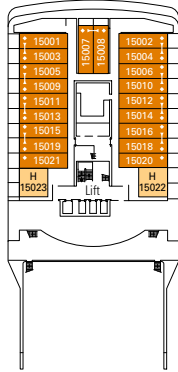

* Certain cabins have restricted views.

LEGEND

- ◆ Sofa bed
- ◆ Double sofa bed
- 3rd bed is a bunk bed
- 3rd and 4th beds are bunks
- ↔ Connecting cabins
- H Cabin for guests with disabilities or reduced mobility
- ★ Juliet balcony (non-walkable area)

Data and descriptions are subject to change and will be verified at the time of booking.

DECK PLAN & ACCOMMODATION

- Sport Deck 16
- Capri Deck 15
- Positano Deck 14
- Porto Cervo Deck 13
- Portovenere Deck 12
- Ischia Deck 11
- Riccione Deck 10
- Panarea Deck 9
- Camogli Deck 8
- Amalfi Deck 7
- Portofino Deck 6
- Sorrento Deck 5
- Taormina Deck 4

TIGER BAR

L'AMETISTA LOUNGE

TECHNICAL CHARACTERISTICS OF THE SHIP

GROSS TONNAGE	95,128 tons
LENGTH	293,80 m
BEAM	32,20 m
HEIGHT	59,64 m
DECKS	16, incl. 13 for guests
LIFTS	13
VOLTAGE (in cabin)	110/220 volts
MAXIMUM SPEED	22,90 knots
STABILIZERS	Stabilized with 2 fins
NUMBER OF PASSENGERS	2.518 (on double basis)
NUMBER OF CABINS	1.259, incl. 16 for guests with disabilities or reduced mobility
CREW MEMBERS	About 1.038
POOLS	3, incl. 1 with sliding roof and 1 for children; 9 whirlpool baths
ENVIRONMENTAL TECHNOLOGY	Energy Saving and Monitoring System