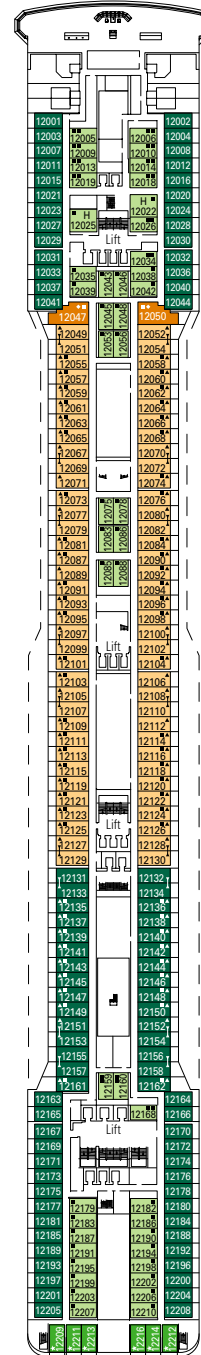

DECK PLAN & ACCOMMODATION

- Sport Deck 16
- Capri Deck 15
- Positano Deck 14
- Porto Cervo Deck 13
- Portovenere Deck 12
- Ischia Deck 11
- Riccione Deck 10
- Panarea Deck 9
- Camogli Deck 8
- Amalfi Deck 7
- Portofino Deck 6
- Sorrento Deck 5
- Taormina Deck 4

DECK 16
SPORT

DECK 15
CAPRI

DECK 14
POSITANO

DECK 12
PORTOVENERE