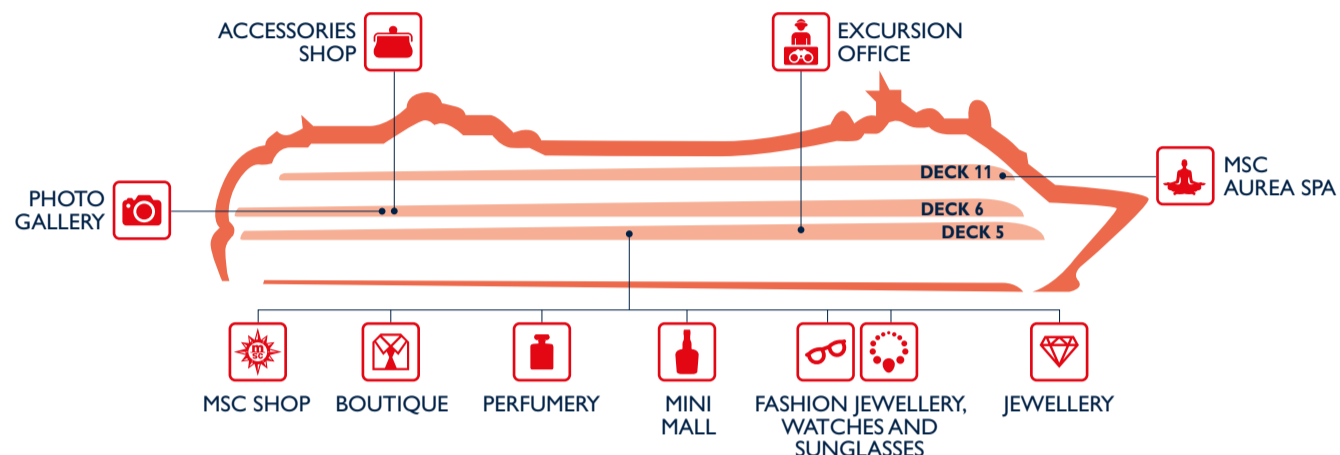

# EAT & DRINK

Restaurants	Deck
IL GIRASOLE (Cafeteria, Hamburger Paradise, Pizza & Pasta)	11
LA BRASSERIE BUFFET RESTAURANT	11
LA PERGOLA	6
MARCO POLO	5

Outdoor Bars	Deck
GELATERIA ITALIANA	11
IL LIDO BAR	11
TOP 13 BAR	13
VITAMIN BAR	11

Bars	Deck
ARMONIA LOUNGE & LIBRARY	6
BAR DEL DUOMO	5
CAFFÈ SAN MARCO	6
CIGAR ROOM	5
PALM BEACH CASINO	6
STARLIGHT DISCO	12
THE RED BAR	6
THE WHITE LION PUB	5

# SHOPPING

Shops	Deck
ACCESSORIES SHOP	6
BOUTIQUE	5
EXCURSION OFFICE	5
FASHION JEWELLERY, WATCHES AND SUNGLASSES	5
JEWELLERY	5

Shops	Deck
MSC SHOP	5
MINI MALL	5
MSC AUREA SPA	11
PHOTO GALLERY	6
PERFUMERY	5

# ENTERTAINMENT

Fun	Deck
ARMONIA LOUNGE & LIBRARY	6
BAR DEL DUOMO	5
GAMES ARCADE	6
INTERNET CAFÉ	5
LE PISCINE	11
PALM BEACH CASINO	6

Fun	Deck
SHUFFLEBOARD	13
STARLIGHT DISCO	12
TEATRO LA FENICE	6
THE RED BAR	6