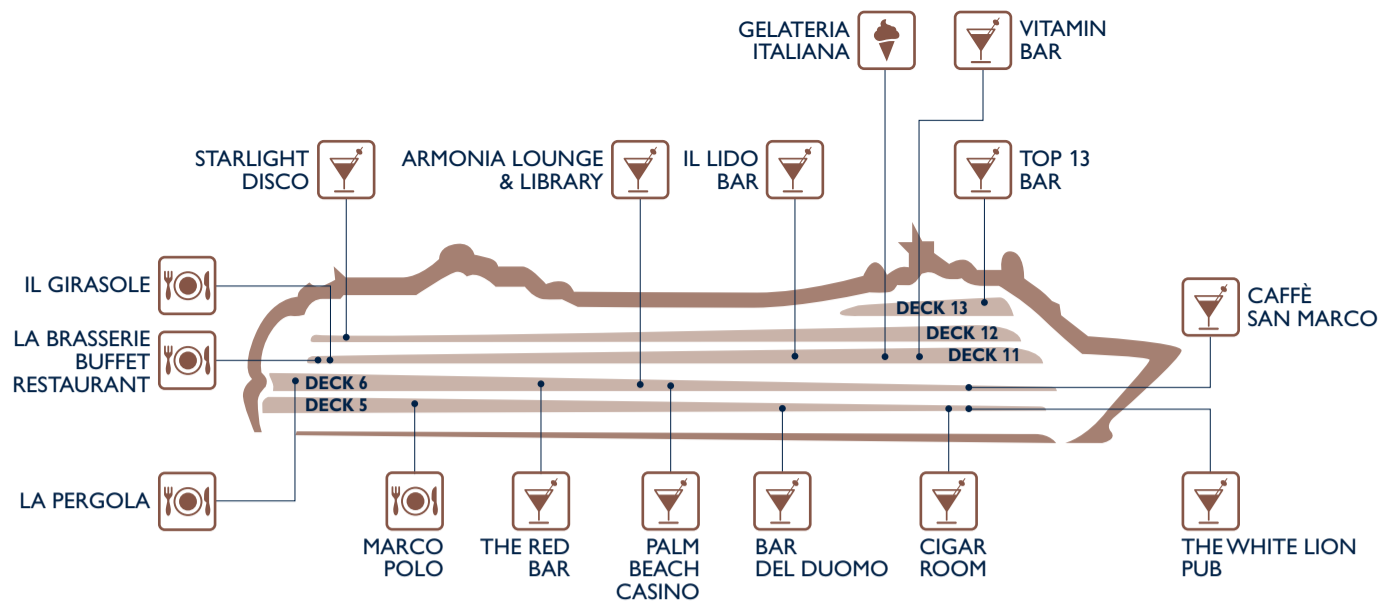

**MUSTER STATION**

		DECK	
	A, B, C, N, O, P	Caffè San Marco	6
	D, E, Q, R	MSC Business Center	6
	F, G, S, T	Palm Beach Casino	6
	H, I, U, V	Armonia Lounge & Library	6
	J, K, W, X	The Red Bar	6
	L, M, Y, Z	Photo Gallery & Shopping Area	6

Muster stations are located on the external deck, in the vicinity of the areas indicated

# EAT & DRINK

Restaurants	Deck
IL GIRASOLE (Cafeteria, Hamburger Paradise, Pizza & Pasta)	11
LA BRASSERIE BUFFET RESTAURANT	11
LA PERGOLA	6
MARCO POLO	5

Outdoor Bars	Deck
GELATERIA ITALIANA	11
IL LIDO BAR	11
TOP 13 BAR	13
VITAMIN BAR	11

Bars	Deck
ARMONIA LOUNGE & LIBRARY	6
BAR DEL DUOMO	5
CAFFÈ SAN MARCO	6
CIGAR ROOM	5
PALM BEACH CASINO	6
STARLIGHT DISCO	12
THE RED BAR	6
THE WHITE LION PUB	5