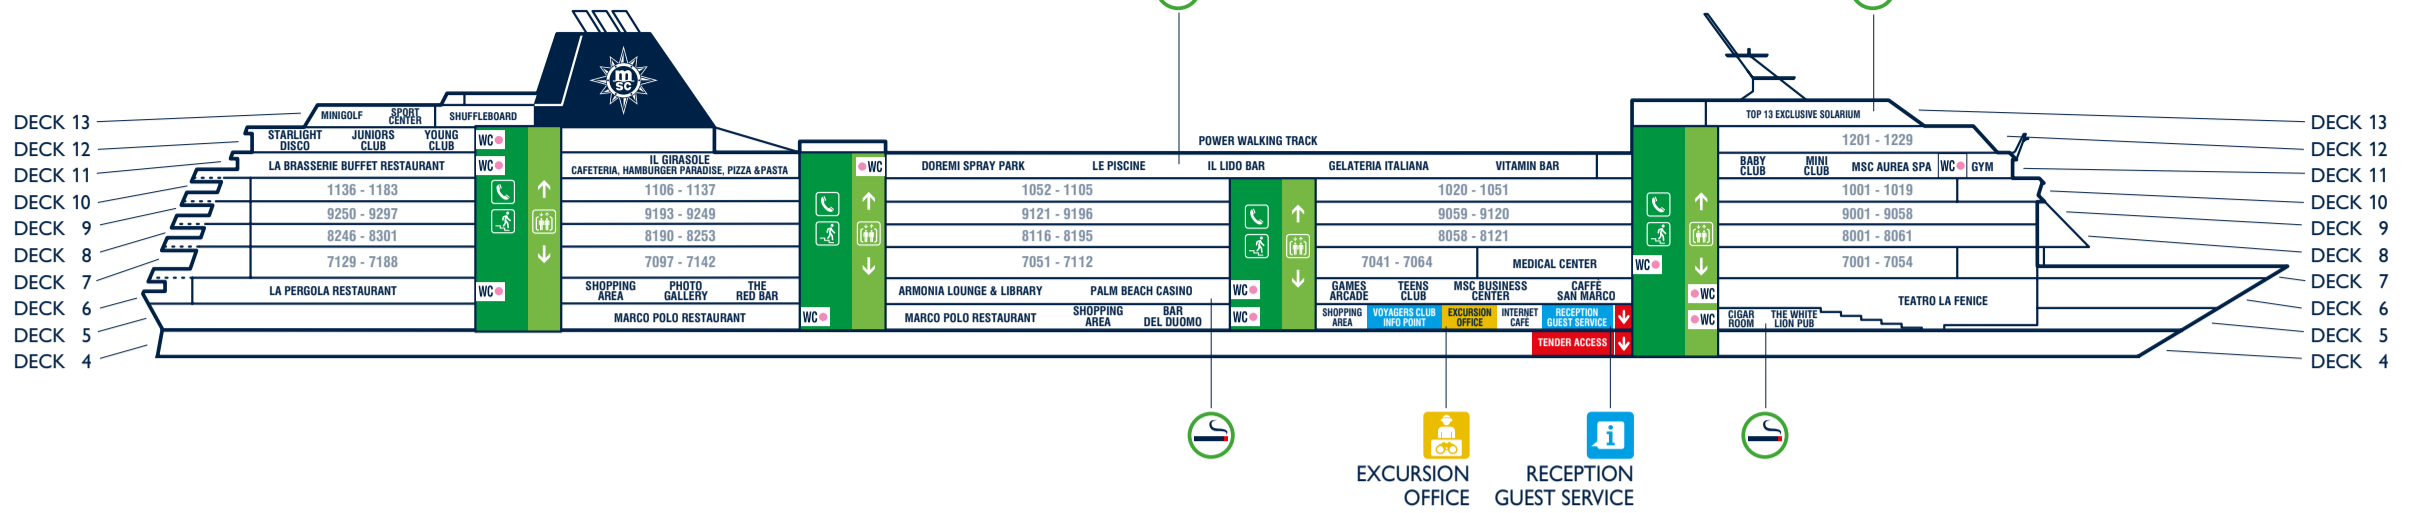

AFT

FORWARD

INFORMATION EXCURSION OFFICE	LIFT STAIRS TELEPHONE EXIT ENTRANCE	TOILETS CHANGING STATION	SMOKING AREAS Further restrictions may apply depending on local regulations. Please always refer to the signs available.
---------------------------------	--	-----------------------------	---

**DECK 13**

- Minigolf
- Shuffleboard
- Sport Center
- TOP 13 Exclusive Solarium

**DECK 12**

- Juniors Club
- Power Walking Track
- Starlight Disco
- Young Club

**DECK 11**

- Baby Club
- Doremi Spray Park
- Gelateria Italiana
- Gym
- Il Girasole Cafeteria, Hamburger Paradise, Pizza & Pasta
- Il Lido Bar
- La Brasserie Buffet Restaurant
- Le Piscine
- Mini Club
- MSC Aurea Spa
- Vitamin Bar

**DECK 7**

- Medical Center

**DECK 6**

- Armonia Lounge & Library
- Caffè San Marco
- Games Arcade
- La Pergola Restaurant
- MSC Business Center
- Palm Beach Casino
- Photo Gallery
- Shopping Area
- Teatro la Fenice
- Teens Club
- The Red Bar

MSC Armonia  
map

**TECHNICAL INFORMATION**

GROSS TONNAGE	65,542 tons
LENGTH / HEIGHT	274,9 m / 54 m
TOTAL NUMBER OF GUESTS	2,679
LIFTS	9
VOLTAGE	110/220 volts
WI-FI	Everywhere on board
POOLS	2
DECKS	13