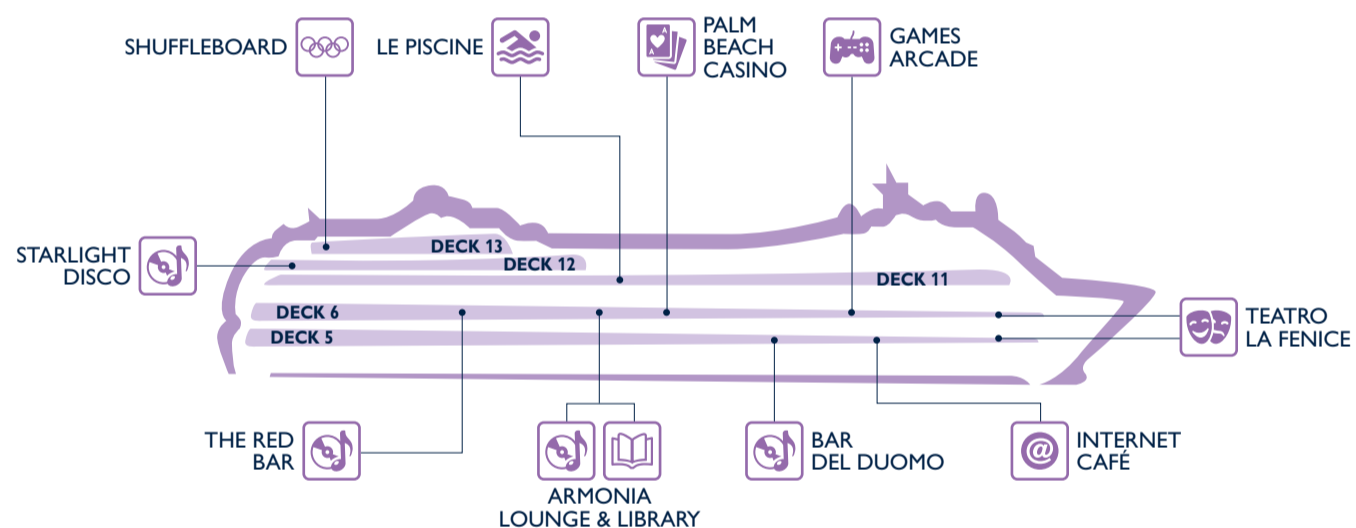

Bars	Deck
ARMONIA LOUNGE & LIBRARY	6
BAR DEL DUOMO	5
CAFFÈ SAN MARCO	6
CIGAR ROOM	5
PALM BEACH CASINO	6
STARLIGHT DISCO	12
THE RED BAR	6
THE WHITE LION PUB	5

# SHOPPING

Shops	Deck
ACCESSORIES SHOP	6
BOUTIQUE	5
EXCURSION OFFICE	5
FASHION JEWELLERY, WATCHES AND SUNGLASSES	5
JEWELLERY	5

Shops	Deck
MSC SHOP	5
MINI MALL	5
MSC AUREA SPA	11
PHOTO GALLERY	6
PERFUMERY	5

# ENTERTAINMENT

Fun	Deck
ARMONIA LOUNGE & LIBRARY	6
BAR DEL DUOMO	5
GAMES ARCADE	6
INTERNET CAFÉ	5
LE PISCINE	11
PALM BEACH CASINO	6

Fun	Deck
SHUFFLEBOARD	13
STARLIGHT DISCO	12
TEATRO LA FENICE	6
THE RED BAR	6

# FAMILY & FUN

Family Areas	Deck
BABY CLUB (under 3 yrs)	11
DOREMI SPRAY PARK	11
GELATERIA ITALIANA	11
JUNIORS CLUB (7-11 yrs)	12
LE PISCINE	11
MINI CLUB (3-6 yrs)	11
MINIGOLF	13

Family Areas	Deck
SPORT CENTER	13
TEATRO LA FENICE	5
TEENS CLUB (15-17 yrs)	6
VIRTUAL ARCADE	6
YOUNG CLUB (12-14 yrs)	12