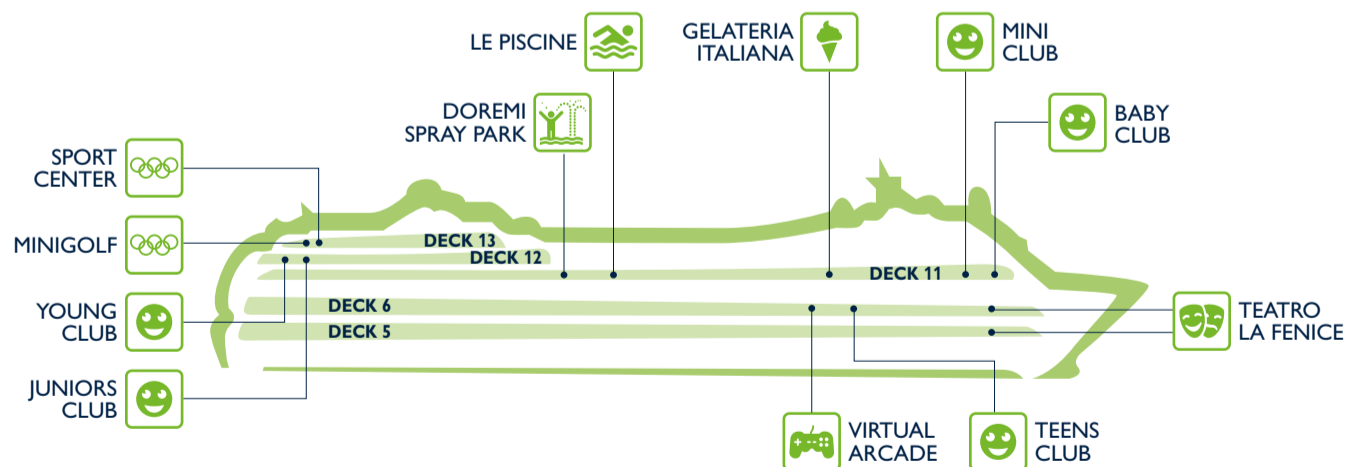

# SHOPPING

Shops	Deck
ACCESSORIES SHOP	6
BOUTIQUE	5
EXCURSION OFFICE	5
FASHION JEWELLERY, WATCHES AND SUNGLASSES	5
JEWELLERY	5

Shops	Deck
MSC SHOP	5
MINI MALL	5
MSC AUREA SPA	11
PHOTO GALLERY	6
PERFUMERY	5

# ENTERTAINMENT

Fun	Deck
ARMONIA LOUNGE & LIBRARY	6
BAR DEL DUOMO	5
GAMES ARCADE	6
INTERNET CAFÉ	5
LE PISCINE	11
PALM BEACH CASINO	6

Fun	Deck
SHUFFLEBOARD	13
STARLIGHT DISCO	12
TEATRO LA FENICE	6
THE RED BAR	6

# FAMILY & FUN

Family Areas	Deck
BABY CLUB (under 3 yrs)	11
DOREMI SPRAY PARK	11
GELATERIA ITALIANA	11
JUNIORS CLUB (7-11 yrs)	12
LE PISCINE	11
MINI CLUB (3-6 yrs)	11
MINIGOLF	13

Family Areas	Deck
SPORT CENTER	13
TEATRO LA FENICE	5
TEENS CLUB (15-17 yrs)	6
VIRTUAL ARCADE	6
YOUNG CLUB (12-14 yrs)	12

# SPORT & WELLBEING

Sport & Wellbeing	Deck
AUREA SPA RECEPTION	11
JEAN LOUIS DAVID	11
GYM	11
LE PISCINE	11
MASSAGE ROOMS	11
MEDICAL SPA	11
MINIGOLF	13

Sport & Wellbeing	Deck
POWER WALKING TRACK	12
SHUFFLEBOARD	13
SPORT CENTER	13
TANNING LAMPS	11
THERMAL AREA	11
TOP 13 EXCLUSIVE SOLARIUM	13
WHIRLPOOL BATH	11