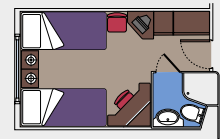

Air conditioning, bathroom with shower, TV, telephone, mini bar, safe deposit box.

This kind of accommodation is available only with the experience Fantastica.

368 Ocean View

Cabins with porthole (13 m²)

268 Inside

Inside cabins (13 m²)

Double bed can be converted into two single beds.

Air conditioning, bathroom with shower, TV, telephone, mini bar, safe deposit box.

This kind of accommodation is available with the experiences Bella and Fantastica.