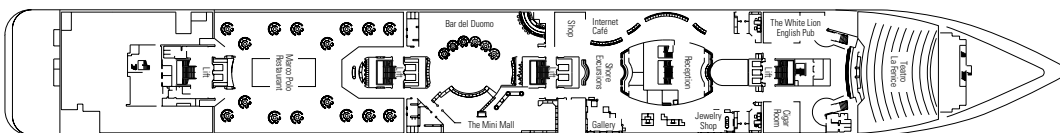

783 Cabins - 2.199 Guests

DECK 13 DECK GAMES SUN DECK

DECK 12 ZAFFIRO

DECK 11 ACQUAMARINA

DECK 10 TORMALINA

DECK 9 AMETISTA

DECK 8 SMERALDO

DECK 7 TOPAZIO

DECK 6 DIAMANTE

DECK 5 RUBINO

COMMON SERVICES, RESTAURANTS & BARS

RECEPTION

MARCO POLO

CIGAR ROOM

TECHNICAL CHARACTERISTICS OF THE SHIP

GROSS TONNAGE	58.625 tons
LENGTH	251,25 m
BEAM	28,80 m
HEIGHT	54 m
DECKS	13, incl. 9 for guests
LIFTS	9
VOLTAGE (in cabin)	110/220 volts
MAXIMUM SPEED	21,70 knots
STABILIZERS	Stabilized with 2 fins
NUMBER OF PASSENGERS	1.554 (on double basis)
NUMBER OF CABINS	783, incl. 4 for guests with disabilities or reduced mobility
CREW MEMBERS	About 765
POOLS	2, both with child-appropriate areas; 2 whirlpool baths