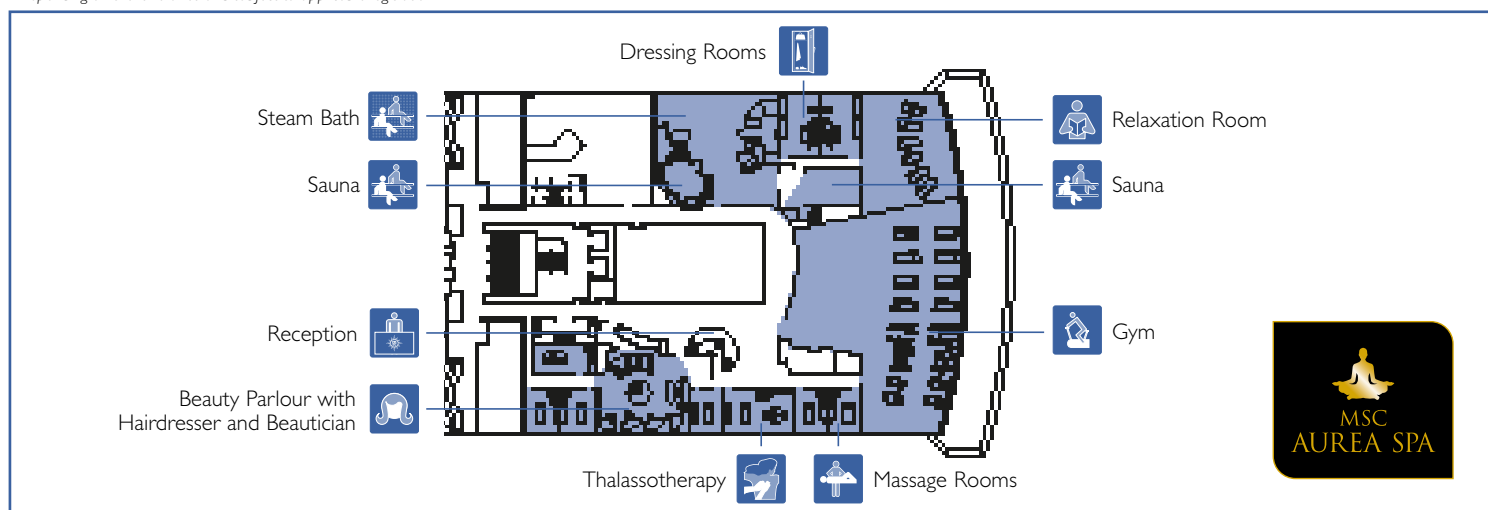

ENTERTAINMENT FOR CHILDREN & TEENS	Seats	Use	Surface (m²)	Deck
I 7 NANI		Children playroom	112	11 Acquamarina
STAR GALAXY VIDEO GAMES		Video games room	50	12 Zaffiro
TEEN'S CLUB	33	Teenagers club	95	12 Zaffiro

SPA & RELAX	Seats	Use	Surface (m²)	Deck
MSC AUREA SPA		Beauty farm, beauty parlour, fitness centre	831	11 Acquamarina
SOLARIUM		Solarium	742	13 Sun Deck

SPORT ACTIVITIES	Seats	Use	Surface (m²)	Deck
MINIGOLF		Minigolf		13 Deck Games
POWER WALKING TRACK		Power walking track of 200 m		12 Zaffiro
SHUFFLEBOARD		Shuffleboard		13 Deck Games
SPORT CENTER		Tennis court, basketball, volleyball, five-a-side football	337	13 Deck Games

POOLS	Seats	Use	Surface (m²)	Deck
LE PISCINE		Pool area		11 Acquamarina

*Depending on the itineraries and subject to applicable legislation.