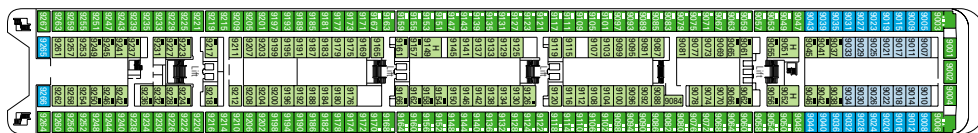

783 Cabins - 2.199 Guests

DECK 13 DECK GAMES SUN DECK

DECK 12 ZAFFIRO

DECK 11 ACQUAMARINA

DECK 10 TORMALINA

DECK 9 AMETISTA

DECK 8 SMERALDO

DECK 7 TOPAZIO

DECK 6 DIAMANTE

DECK 5 RUBINO

COMMON SERVICES, RESTAURANTS & BARS

RECEPTION

MARCO POLO

CIGAR ROOM

TECHNICAL CHARACTERISTICS OF THE SHIP

GROSS TONNAGE	58.625 tons
LENGTH	251,25 m
BEAM	28,80 m
HEIGHT	54 m
DECKS	13, incl. 9 for guests
LIFTS	9
VOLTAGE (in cabin)	110/220 volts
MAXIMUM SPEED	21,70 knots
STABILIZERS	Stabilized with 2 fins
NUMBER OF PASSENGERS	1.554 (on double basis)
NUMBER OF CABINS	783, incl. 4 for guests with disabilities or reduced mobility
CREW MEMBERS	About 765
POOLS	2, both with child-appropriate areas; 2 whirlpool baths

VARIOUS SERVICES	Seats	Use	Surface (m ²)	Deck
MEDICAL CENTER	3	Medical centre	10	7 Topazio
RECEPTION	69	Reception, guest service	490	5 Rubino
SHORE EXCURSIONS		Excursion office	40	5 Rubino

CONFERENCE ROOMS	Seats	Stage / Dance floor dimensions (m ²)		Surface (m ²)	Deck
ARMONIA LOUNGE	424	-	18	750	7 Topazio
MSC BUSINESS CENTER	198	6	-	394	6 Diamante
STARLIGHT DISCO	215	-	40	739	12 Zaffiro
TEATRO LA FENICE	557	115	-	1.135	5 Rubino / 6 Diamante