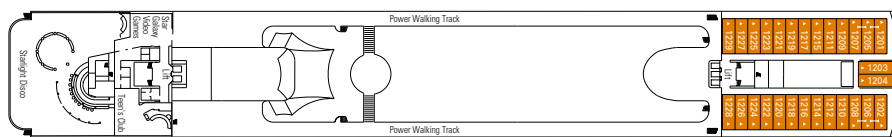

DECK 12 ZAFFIRO