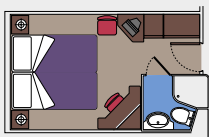

268 Inside

Inside cabins (13 m²)

Double bed can be converted into two single beds.

Air conditioning, bathroom with shower, TV, telephone, mini bar, safe deposit box.

This kind of accommodation is available with the experiences Bella and Fantastica.