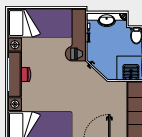

FACILITIES FOR GUESTS WITH DISABILITIES OR REDUCED MOBILITY

Cabin door width	88 cm
Bathroom door width	88 cm
Size of cabin (floor space)	21 m ²
Size of bathroom	2,5 m ²
Is there a fold-down seat in the shower?	Yes
Height of seat from the floor	45 cm
Does the WC seat have grab rails?	Yes
Are wheelchairs available on board?	In limited numbers *
Are all decks/public areas accessible?	Yes
Are all lifeboats wheelchair-accessible?	No **
Do the lifts have deck indicators?	Visual, Audio & Braille
Can severely visually impaired/blind guests be catered for on the cruise?	Only with full-time carer