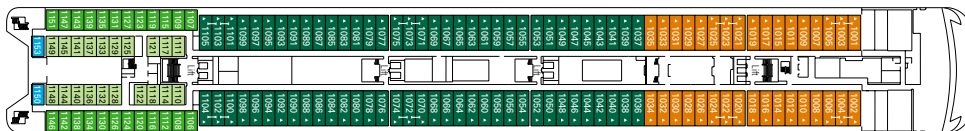

* Certain cabins have restricted views

LEGEND

- ▲ Sofa bed
- 3rd bed is a bunk bed
- 3rd and 4th beds are bunks
- ↔ Connecting cabins
- H Cabin for guests with disabilities or reduced mobility

Data and descriptions are subject to change and will be verified at the time of booking.

783 Cabins - 2.199 Guests

DECK 13 DECK GAMES SUN DECK

DECK 12 ZAFFIRO

DECK 11 ACQUAMARINA

DECK 10 TORMALINA

DECK 9 AMETISTA

DECK 8 SMERALDO

DECK 7 TOPAZIO

DECK 6 DIAMANTE

DECK 5 RUBINO

COMMON SERVICES, RESTAURANTS & BARS

RECEPTION

MARCO POLO

CIGAR ROOM

TECHNICAL CHARACTERISTICS OF THE SHIP

GROSS TONNAGE	58.625 tons
LENGTH	251,25 m
BEAM	28,80 m
HEIGHT	54 m
DECKS	13, incl. 9 for guests
LIFTS	9
VOLTAGE (in cabin)	110/220 volts
MAXIMUM SPEED	21,70 knots
STABILIZERS	Stabilized with 2 fins
NUMBER OF PASSENGERS	1.554 (on double basis)
NUMBER OF CABINS	783, incl. 4 for guests with disabilities or reduced mobility
CREW MEMBERS	About 765
POOLS	2, both with child-appropriate areas; 2 whirlpool baths

VARIOUS SERVICES	Seats	Use	Surface (m ²)	Deck
MEDICAL CENTER	3	Medical centre	10	7 Topazio
RECEPTION	69	Reception, guest service	490	5 Rubino
SHORE EXCURSIONS		Excursion office	40	5 Rubino

CONFERENCE ROOMS	Seats	Stage / Dance floor dimensions (m ²)		Surface (m ²)	Deck
ARMONIA LOUNGE	424	-	18	750	7 Topazio
MSC BUSINESS CENTER	198	6	-	394	6 Diamante
STARLIGHT DISCO	215	-	40	739	12 Zaffiro
TEATRO LA FENICE	557	115	-	1.135	5 Rubino / 6 Diamante