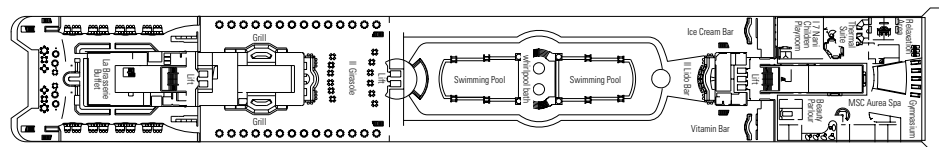

783 Cabins - 2.199 Guests

DECK 13 DECK GAMES SUN DECK

DECK 12 ZAFFIRO

DECK 11 ACQUAMARINA

DECK 10 TORMALINA

DECK 9 AMETISTA

DECK 8 SMERALDO

DECK 7 TOPAZIO

DECK 6 DIAMANTE

DECK 5 RUBINO

COMMON SERVICES, RESTAURANTS & BARS

RECEPTION

MARCO POLO

CIGAR ROOM

TECHNICAL CHARACTERISTICS OF THE SHIP

GROSS TONNAGE	58.625 tons
LENGTH	251,25 m
BEAM	28,80 m
HEIGHT	54 m
DECKS	13, incl. 9 for guests
LIFTS	9
VOLTAGE (in cabin)	110/220 volts
MAXIMUM SPEED	21,70 knots
STABILIZERS	Stabilized with 2 fins
NUMBER OF PASSENGERS	1.554 (on double basis)
NUMBER OF CABINS	783, incl. 4 for guests with disabilities or reduced mobility
CREW MEMBERS	About 765
POOLS	2, both with child-appropriate areas; 2 whirlpool baths

VARIOUS SERVICES	Seats	Use	Surface (m ²)	Deck
MEDICAL CENTER	3	Medical centre	10	7 Topazio
RECEPTION	69	Reception, guest service	490	5 Rubino
SHORE EXCURSIONS		Excursion office	40	5 Rubino

CONFERENCE ROOMS	Seats	Stage / Dance floor dimensions (m ²)		Surface (m ²)	Deck
ARMONIA LOUNGE	424	-	18	750	7 Topazio
MSC BUSINESS CENTER	198	6	-	394	6 Diamante
STARLIGHT DISCO	215	-	40	739	12 Zaffiro
TEATRO LA FENICE	557	115	-	1.135	5 Rubino / 6 Diamante