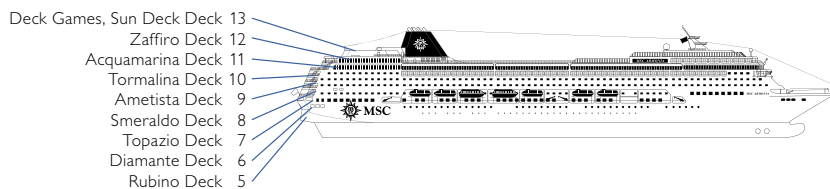

DECK PLAN & ACCOMMODATION

CABINS CATEGORIES

Inside > Bella	Inside > Fantastica	Suite > Aurea
Ocean View > Bella*	Ocean View > Fantastica	
	Suite > Fantastica	

- 3rd bed available in all categories
- 4th bed available in all categories (except Suite Fantastica, Suite Aurea)

- All cabins have one double bed convertible to two single beds, except cabins for guests with disabilities or reduced mobility (H)

* Certain cabins have restricted views

LEGEND

- ▲ Sofa bed
- 3rd bed is a bunk bed
- 3rd and 4th beds are bunks
- ↔ Connecting cabins
- H Cabin for guests with disabilities or reduced mobility

Data and descriptions are subject to change and will be verified at the time of booking.