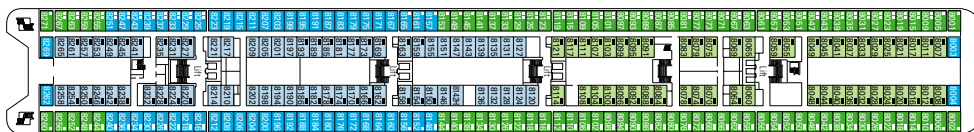

783 Cabins - 2.199 Guests

DECK 13 DECK GAMES SUN DECK

DECK 12 ZAFFIRO

DECK 11 ACQUAMARINA

DECK 10 TORMALINA

DECK 9 AMETISTA

DECK 8 SMERALDO

DECK 7 TOPAZIO

DECK 6 DIAMANTE

DECK 5 RUBINO

COMMON SERVICES, RESTAURANTS & BARS

RECEPTION

MARCO POLO

CIGAR ROOM

TECHNICAL CHARACTERISTICS OF THE SHIP

GROSS TONNAGE	58.625 tons
LENGTH	251,25 m
BEAM	28,80 m
HEIGHT	54 m
DECKS	13, incl. 9 for guests
LIFTS	9
VOLTAGE (in cabin)	110/220 volts
MAXIMUM SPEED	21,70 knots
STABILIZERS	Stabilized with 2 fins
NUMBER OF PASSENGERS	1.554 (on double basis)
NUMBER OF CABINS	783, incl. 4 for guests with disabilities or reduced mobility
CREW MEMBERS	About 765
POOLS	2, both with child-appropriate areas; 2 whirlpool baths

VARIOUS SERVICES	Seats	Use	Surface (m ²)	Deck
MEDICAL CENTER	3	Medical centre	10	7 Topazio
RECEPTION	69	Reception, guest service	490	5 Rubino
SHORE EXCURSIONS		Excursion office	40	5 Rubino

CONFERENCE ROOMS	Seats	Stage / Dance floor dimensions (m ²)		Surface (m ²)	Deck
ARMONIA LOUNGE	424	-	18	750	7 Topazio
MSC BUSINESS CENTER	198	6	-	394	6 Diamante
STARLIGHT DISCO	215	-	40	739	12 Zaffiro
TEATRO LA FENICE	557	115	-	1.135	5 Rubino / 6 Diamante

RESTAURANTS	Seats	Use	Surface (m ²)	Deck
IL GIRASOLE	404	Grill, pizzeria, bar	968	11 Acquamarina
LA BRASSERIE	290	Self-service buffet, bar	710	11 Acquamarina
LA PERGOLA	358	Upper restaurant	534	6 Diamante
MARCO POLO	718	Lower restaurant	1.065	5 Rubino