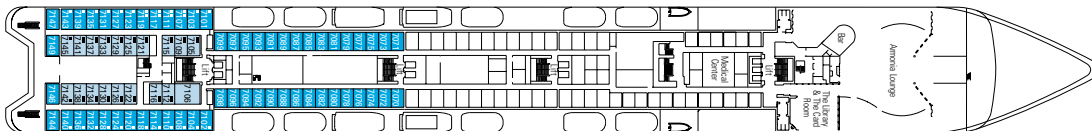

* Certain cabins have restricted views

LEGEND

- ▲ Sofa bed
- 3rd bed is a bunk bed
- 3rd and 4th beds are bunks
- ↔ Connecting cabins
- H Cabin for guests with disabilities or reduced mobility

Data and descriptions are subject to change and will be verified at the time of booking.

783 Cabins - 2.199 Guests

DECK 13 DECK GAMES SUN DECK

DECK 12 ZAFFIRO

DECK 11 ACQUAMARINA

DECK 10 TORMALINA

DECK 9 AMETISTA

DECK 8 SMERALDO

DECK 7 TOPAZIO

DECK 6 DIAMANTE

DECK 5 RUBINO

COMMON SERVICES, RESTAURANTS & BARS

RECEPTION

MARCO POLO

CIGAR ROOM

TECHNICAL CHARACTERISTICS OF THE SHIP

GROSS TONNAGE	58.625 tons
LENGTH	251,25 m
BEAM	28,80 m
HEIGHT	54 m
DECKS	13, incl. 9 for guests
LIFTS	9
VOLTAGE (in cabin)	110/220 volts
MAXIMUM SPEED	21,70 knots
STABILIZERS	Stabilized with 2 fins
NUMBER OF PASSENGERS	1.554 (on double basis)
NUMBER OF CABINS	783, incl. 4 for guests with disabilities or reduced mobility
CREW MEMBERS	About 765
POOLS	2, both with child-appropriate areas; 2 whirlpool baths

VARIOUS SERVICES	Seats	Use	Surface (m ²)	Deck
MEDICAL CENTER	3	Medical centre	10	7 Topazio
RECEPTION	69	Reception, guest service	490	5 Rubino
SHORE EXCURSIONS		Excursion office	40	5 Rubino

CONFERENCE ROOMS	Seats	Stage / Dance floor dimensions (m ²)		Surface (m ²)	Deck
ARMONIA LOUNGE	424	-	18	750	7 Topazio
MSC BUSINESS CENTER	198	6	-	394	6 Diamante
STARLIGHT DISCO	215	-	40	739	12 Zaffiro
TEATRO LA FENICE	557	115	-	1.135	5 Rubino / 6 Diamante