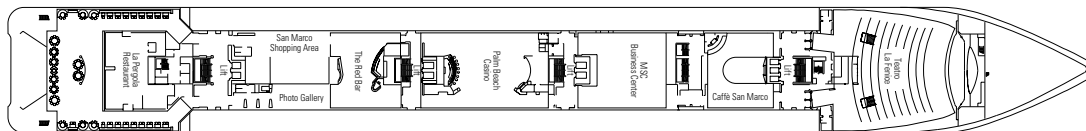

783 Cabins - 2.199 Guests

DECK 13 DECK GAMES SUN DECK

DECK 12 ZAFFIRO

DECK 11 ACQUAMARINA

DECK 10 TORMALINA

DECK 9 AMETISTA

DECK 8 SMERALDO

DECK 7 TOPAZIO

DECK 6 DIAMANTE

DECK 5 RUBINO

COMMON SERVICES, RESTAURANTS & BARS

RECEPTION

MARCO POLO

CIGAR ROOM

TECHNICAL CHARACTERISTICS OF THE SHIP

GROSS TONNAGE	58.625 tons
LENGTH	251,25 m
BEAM	28,80 m
HEIGHT	54 m
DECKS	13, incl. 9 for guests
LIFTS	9
VOLTAGE (in cabin)	110/220 volts
MAXIMUM SPEED	21,70 knots
STABILIZERS	Stabilized with 2 fins
NUMBER OF PASSENGERS	1.554 (on double basis)
NUMBER OF CABINS	783, incl. 4 for guests with disabilities or reduced mobility
CREW MEMBERS	About 765
POOLS	2, both with child-appropriate areas; 2 whirlpool baths

VARIOUS SERVICES	Seats	Use	Surface (m ²)	Deck
MEDICAL CENTER	3	Medical centre	10	7 Topazio
RECEPTION	69	Reception, guest service	490	5 Rubino
SHORE EXCURSIONS		Excursion office	40	5 Rubino

CONFERENCE ROOMS	Seats	Stage / Dance floor dimensions (m ²)		Surface (m ²)	Deck
ARMONIA LOUNGE	424	-	18	750	7 Topazio
MSC BUSINESS CENTER	198	6	-	394	6 Diamante
STARLIGHT DISCO	215	-	40	739	12 Zaffiro
TEATRO LA FENICE	557	115	-	1.135	5 Rubino / 6 Diamante