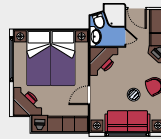

CABIN TYPES

132 Suites

Balcony suites (≈27 m²)
Double bed.

Air conditioning, spacious wardrobe, bathroom with bathtub, TV, telephone, cable internet connection (for a fee), mini bar, safe deposit box.

This kind of accommodation is available with the experiences Fantastica and Aurea.

2 Family Cabins

A bedroom area and a living area with up to 4 berths (22 m²)
Double bed can be converted into two single beds.

Air conditioning, bathroom with shower, TV, telephone, mini bar, safe deposit box.

This kind of accommodation is available only with the experience Fantastica.

368 Ocean View

Cabins with porthole (13 m²)

Double bed can be converted into two single beds.

Air conditioning, bathroom with shower, TV, telephone, mini bar, safe deposit box.

This kind of accommodation is available with the experiences Bella and Fantastica.

268 Inside

Inside cabins (13 m²)

Double bed can be converted into two single beds.

Air conditioning, bathroom with shower, TV, telephone, mini bar, safe deposit box.

This kind of accommodation is available with the experiences Bella and Fantastica.

4 Cabins for guests with disabilities or reduced mobility

Inside (21 m²)

Single beds.

Air conditioning, bathroom with shower, TV, telephone, mini bar, safe deposit box.

This kind of accommodation is available in Inside cabins (with Bella and Fantastica experiences).

FACILITIES FOR GUESTS WITH DISABILITIES OR REDUCED MOBILITY