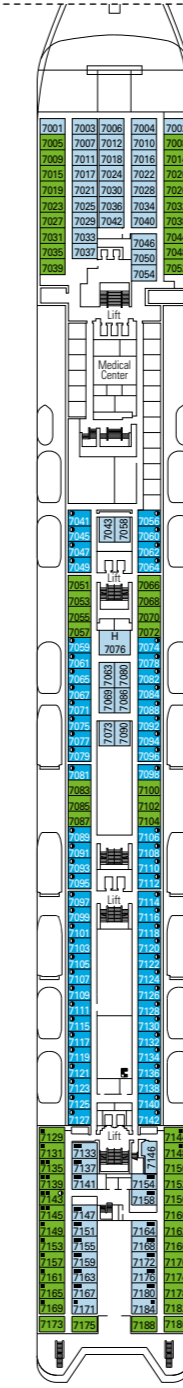

MSC Armonia

Use the deck plans to select your ideal cabin.
Choose the deck you wish then use the colours to identify the category of accommodation you desire.

Cabins 976 | Guests 2679

Cabin Categories and Experiences.

BELLA EXPERIENCE

- Interior
- Outside with Partial View

FANTASTICA EXPERIENCE

- Interior
- Ocean View
- Balcony
- Suite

AUREA EXPERIENCE

- Ocean View
- Balcony
- Suite

LEGEND

- ▲ Sofa bed
- 3rd bed is a pullman bed
- 3rd and 4th beds are pullman beds
- ↔ Connecting Cabins
- H Cabins for guests with disabilities or reduced mobility
- Cabins with partial view

- All cabins have one double bed convertible to two single beds, except in cabins for guests with disabilities or reduced mobility (H).
- 3rd bed available in all categories except for Outside with Partial View Bella.
- 4th bed available in all categories except for Outside with Partial View Bella, Balcony Aurea and Suite Aurea.

DECK 5
RUBINO

*Data and descriptions are subject to change and will be verified at the time of booking.