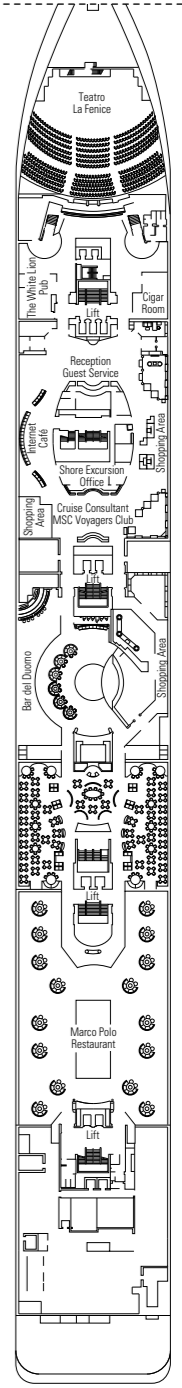

MSC Armonia

Use the deck plans to select your ideal cabin.
Choose the deck you wish then use the colours to identify the category of accommodation you desire.

Cabins 976 | Guests 2679

Cabin Categories and Experiences.

BELLA EXPERIENCE

- Interior
- Outside with Partial View

FANTASTICA EXPERIENCE

- Interior
- Ocean View
- Balcony
- Suite

AUREA EXPERIENCE

- Ocean View
- Balcony
- Suite

LEGEND

- ▲ Sofa bed
- 3rd bed is a pullman bed
- 3rd and 4th beds are pullman beds
- ↔ Connecting Cabins
- H Cabins for guests with disabilities or reduced mobility
- Cabins with partial view

- All cabins have one double bed convertible to two single beds, except in cabins for guests with disabilities or reduced mobility (H).
- 3rd bed available in all categories except for Outside with Partial View Bella.
- 4th bed available in all categories except for Outside with Partial View Bella, Balcony Aurea and Suite Aurea.

DECK 5
RUBINO

*Data and descriptions are subject to change and will be verified at the time of booking.