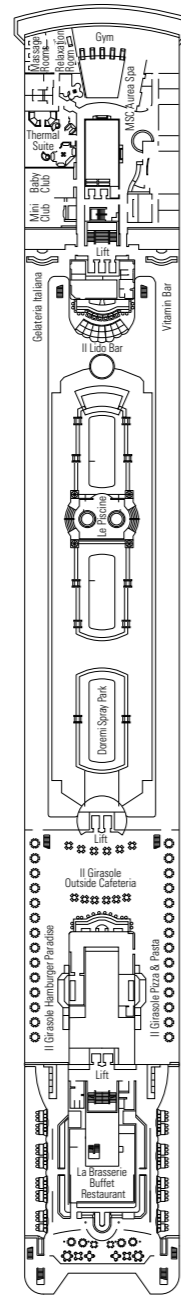

MSC Armonia

Use the deck plans to select your ideal cabin.
Choose the deck you wish then use the colours to identify the category of accommodation you desire.

Cabins 976 | Guests 2679

Cabin Categories and Experiences.

BELLA EXPERIENCE

- Interior
- Outside with Partial View

FANTASTICA EXPERIENCE

- Interior
- Ocean View
- Balcony
- Suite

AUREA EXPERIENCE

- Ocean View
- Balcony
- Suite

LEGEND

- ▲ Sofa bed
- 3rd bed is a pullman bed
- 3rd and 4th beds are pullman beds
- ↔ Connecting Cabins
- H Cabins for guests with disabilities or reduced mobility
- Cabins with partial view

- All cabins have one double bed convertible to two single beds, except in cabins for guests with disabilities or reduced mobility (H).
- 3rd bed available in all categories except for Outside with Partial View Bella.
- 4th bed available in all categories except for Outside with Partial View Bella, Balcony Aurea and Suite Aurea.

DECK 5
RUBINO

*Data and descriptions are subject to change and will be verified at the time of booking.