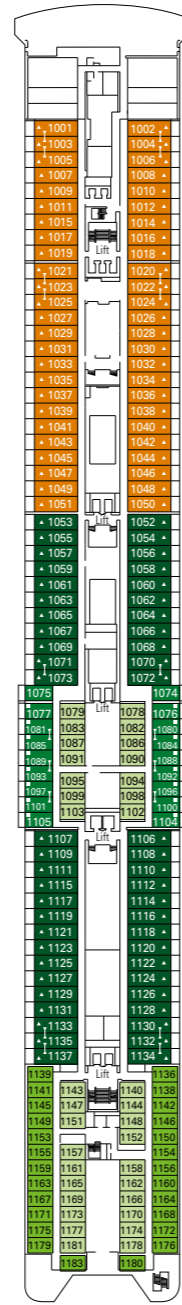

MSC Armonia

Use the deck plans to select your ideal cabin.
Choose the deck you wish then use the colours to identify the category of accommodation you desire.

Cabins 976 | Guests 2679

Cabin Categories and Experiences.

BELLA EXPERIENCE

- Interior
- Outside with Partial View

FANTASTICA EXPERIENCE

- Interior
- Ocean View
- Balcony
- Suite

AUREA EXPERIENCE

- Ocean View
- Balcony
- Suite

LEGEND

- ▲ Sofa bed
- 3rd bed is a pullman bed
- 3rd and 4th beds are pullman beds
- ↔ Connecting Cabins
- H Cabins for guests with disabilities or reduced mobility
- Cabins with partial view

- All cabins have one double bed convertible to two single beds, except in cabins for guests with disabilities or reduced mobility (H).
- 3rd bed available in all categories except for Outside with Partial View Bella.
- 4th bed available in all categories except for Outside with Partial View Bella, Balcony Aurea and Suite Aurea.

DECK 13
SUN DECK

DECK 12
ZAFFIRO

DECK 11
ACQUAMARINA

DECK 10
TORMALINA

DECK 9
AMETISTA

DECK 8
SMERALDO

DECK 7
TOPAZIO

DECK 6
DIAMANTE