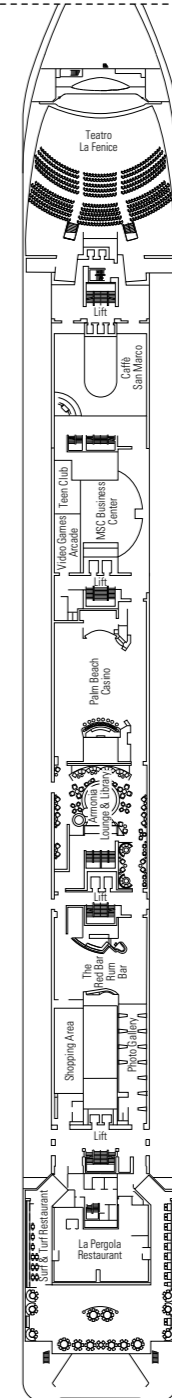

MSC Armonia

Use the deck plans to select your ideal cabin.
Choose the deck you wish then use the colours to identify the category of accommodation you desire.

Cabins 976 | Guests 2679

Cabin Categories and Experiences.

BELLA EXPERIENCE

- Interior
- Outside with Partial View

FANTASTICA EXPERIENCE

- Interior
- Ocean View
- Balcony
- Suite

AUREA EXPERIENCE

- Ocean View
- Balcony
- Suite

LEGEND

- ▲ Sofa bed
- 3rd bed is a pullman bed
- 3rd and 4th beds are pullman beds
- ↔ Connecting Cabins
- H Cabins for guests with disabilities or reduced mobility
- Cabins with partial view

- All cabins have one double bed convertible to two single beds, except in cabins for guests with disabilities or reduced mobility (H).
- 3rd bed available in all categories except for Outside with Partial View Bella.
- 4th bed available in all categories except for Outside with Partial View Bella, Balcony Aurea and Suite Aurea.

DECK 5
RUBINO

*Data and descriptions are subject to change and will be verified at the time of booking.