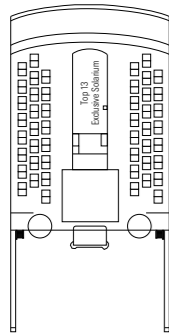

DECK 13
SUN DECK

DECK 12
ZAFFIRO

DECK 11
ACQUAMARINA

DECK 10
TORMALINA

DECK 9
AMETISTA

DECK 8
SMERALDO

DECK 7
TOPAZIO

DECK 6
DIAMANTE

DECK 5
RUBINO

*Data and descriptions are subject to change and will be verified at the time of booking.