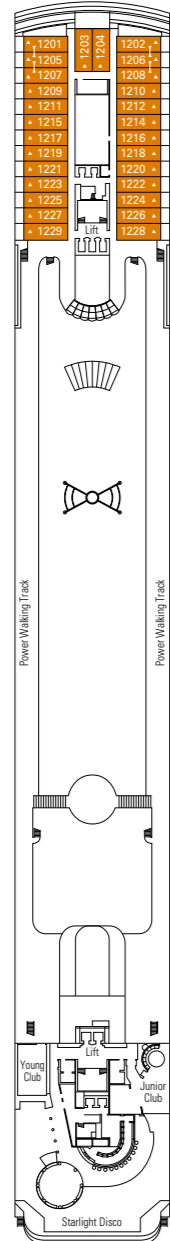

MSC Armonia

Use the deck plans to select your ideal cabin.
Choose the deck you wish then use the colours to identify the category of accommodation you desire.

Cabins 976 | Guests 2679

Cabin Categories and Experiences.

BELLA EXPERIENCE

- Interior
- Outside with Partial View

FANTASTICA EXPERIENCE

- Interior
- Ocean View
- Balcony
- Suite

AUREA EXPERIENCE

- Ocean View
- Balcony
- Suite

LEGEND

- ▲ Sofa bed
- 3rd bed is a pullman bed
- 3rd and 4th beds are pullman beds
- ↔ Connecting Cabins
- H Cabins for guests with disabilities or reduced mobility
- Cabins with partial view

- All cabins have one double bed convertible to two single beds, except in cabins for guests with disabilities or reduced mobility (H).
- 3rd bed available in all categories except for Outside with Partial View Bella.
- 4th bed available in all categories except for Outside with Partial View Bella, Balcony Aurea and Suite Aurea.

DECK 5
RUBINO

*Data and descriptions are subject to change and will be verified at the time of booking.