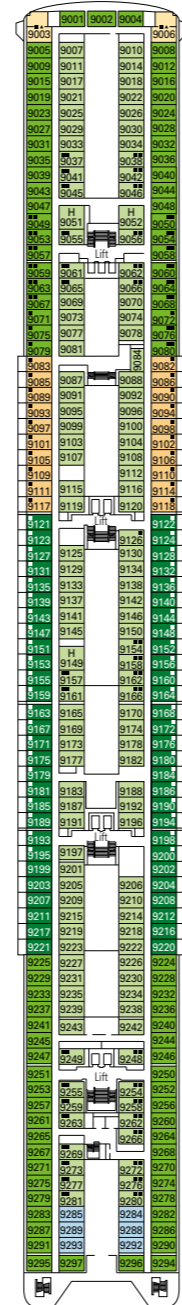

MSC Armonia

Use the deck plans to select your ideal cabin.
Choose the deck you wish then use the colours to identify the category of accommodation you desire.

Cabins 976 | Guests 2679

Cabin Categories and Experiences.

BELLA EXPERIENCE

- Interior
- Outside with Partial View

FANTASTICA EXPERIENCE

- Interior
- Ocean View
- Balcony
- Suite

AUREA EXPERIENCE

- Ocean View
- Balcony
- Suite

LEGEND

- ▲ Sofa bed
- 3rd bed is a pullman bed
- 3rd and 4th beds are pullman beds
- ↔ Connecting Cabins
- H Cabins for guests with disabilities or reduced mobility
- Cabins with partial view

- All cabins have one double bed convertible to two single beds, except in cabins for guests with disabilities or reduced mobility (H).
- 3rd bed available in all categories except for Outside with Partial View Bella.
- 4th bed available in all categories except for Outside with Partial View Bella, Balcony Aurea and Suite Aurea.

DECK 13
SUN DECK

DECK 12
ZAFFIRO

DECK 11
ACQUAMARINA

DECK 10
TORMALINA

DECK 9
AMETISTA

DECK 8
SMERALDO

DECK 7
TOPAZIO

DECK 6
DIAMANTE