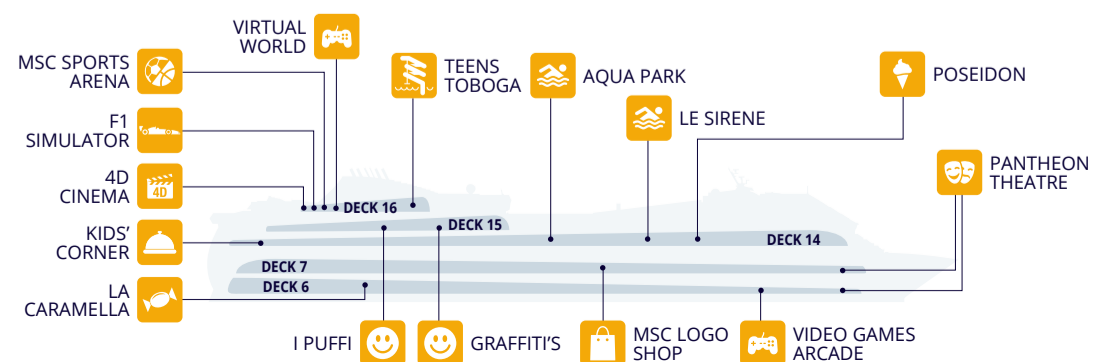

## SPORT & FITNESS

	Deck
GYM	14
MSC SPORTS ARENA	16
POWER WALKING TRACK	15
SHUFFLEBOARD	16

## ENTERTAINMENT

Fun	Deck	Fun	Deck
4D CINEMA	16	LE SIRENE (Covered Pool)	14
AQUA PARK	14	PANTHEON THEATRE	6-7
BLACK & WHITE	7	SHUFFLEBOARD	7
CASINÒ VENEZIANO	6	SKY & STARS	16
CYBERCAFÈ	5	SPORTS BAR	7
F1 SIMULATOR	16	THE GARDEN POOL	15
GALAXY	16	VIDEO GAMES ARCADE	6
GALLERIA D'ARTE	7	VIRTUAL WORLD	16
LA LUNA PIANO BAR	7		

## Family Entertainment

Family Areas	Deck	Family Areas	Deck
4D CINEMA	16	MSC SPORTS ARENA	16
AQUA PARK	14	PANTHEON THEATRE	6-7
F1 SIMULATOR	16	POSEIDON	14
GRAFFITI'S (12-17 yrs)	15	TEENS TOBOGA	15-16
I PUFFI (under 12 yrs)	15	VIDEO GAMES ARCADE	6
KIDS' CORNER (Buffet)	14	VIRTUAL WORLD	16
LA CAMELLA	6		
LE SIRENE (Covered Pool)	14		
MSC LOGO SHOP	7		

#### DECK 16

- 4D CINEMA
- F1 SIMULATOR
- GALAXY DISCO RESTAURANT
- LE PRUE SOLARIUM & WHIRLPOOL BATH
- MSC SPORTS ARENA
- SHUFFLEBOARD
- SKY & STARS LIBRARY
- TEENS TOBOGA
- VIRTUAL WORLD