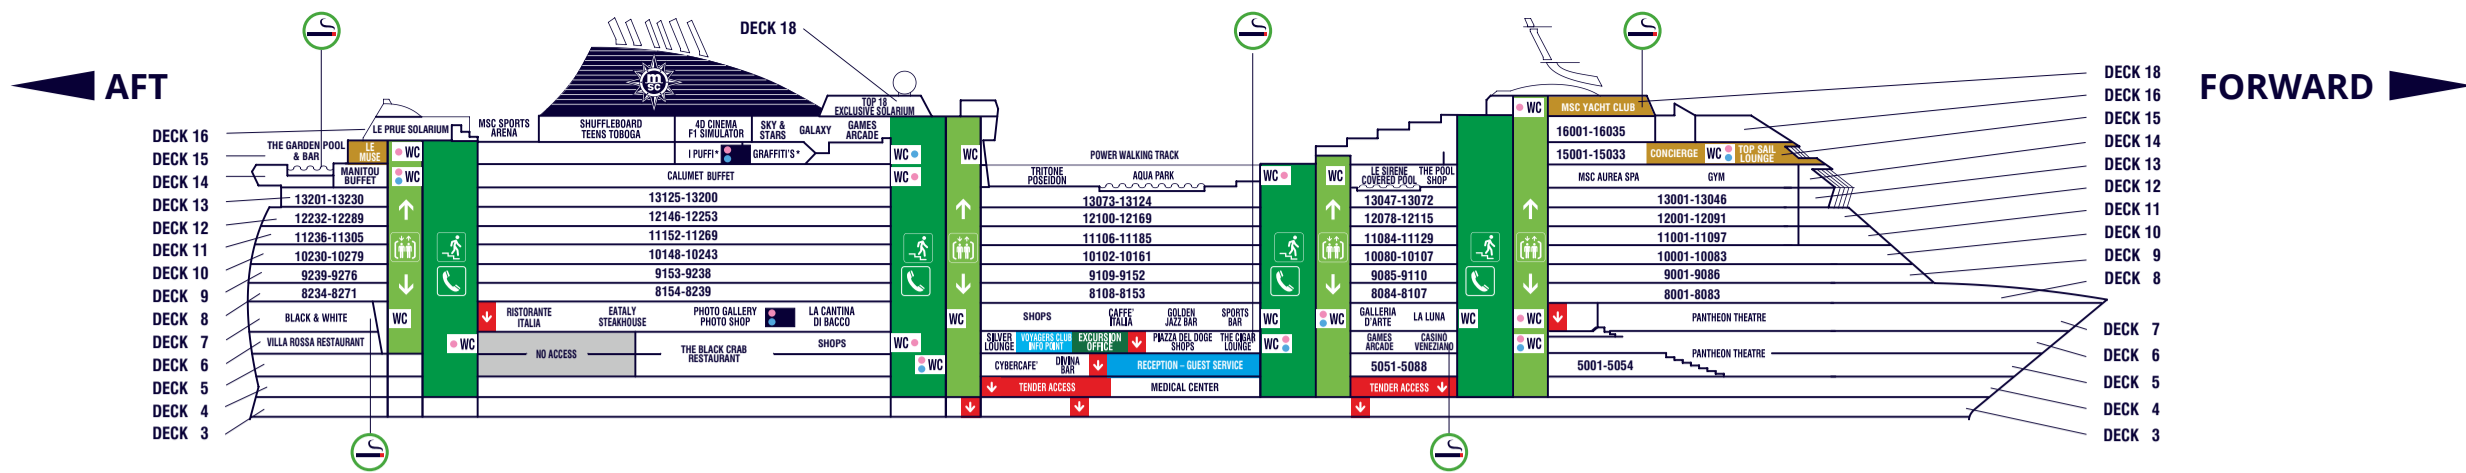

## SPORT & FITNESS

	Deck
GYM	14
MSC SPORTS ARENA	16
POWER WALKING TRACK	15
SHUFFLEBOARD	16

## ENTERTAINMENT

Fun	Deck	Fun	Deck
4D CINEMA	16	LE SIRENE (Covered Pool)	14
AQUA PARK	14	PANTHEON THEATRE	6-7
BLACK & WHITE	7	SHUFFLEBOARD	7
CASINÒ VENEZIANO	6	SKY & STARS	16
CYBERCAFÈ	5	SPORTS BAR	7
F1 SIMULATOR	16	THE GARDEN POOL	15
GALAXY	16	VIDEO GAMES ARCADE	6
GALLERIA D'ARTE	7	VIRTUAL WORLD	16
LA LUNA PIANO BAR	7		

## Family Entertainment

Family Areas	Deck	Family Areas	Deck
4D CINEMA	16	MSC SPORTS ARENA	16
AQUA PARK	14	PANTHEON THEATRE	6-7
F1 SIMULATOR	16	POSEIDON	14
GRAFFITI'S (12-17 yrs)	15	TEENS TOBOGA	15-16
I PUFFI (under 12 yrs)	15	VIDEO GAMES ARCADE	6
KIDS' CORNER (Buffet)	14	VIRTUAL WORLD	16
LA CAMELLA	6		
LE SIRENE (Covered Pool)	14		
MSC LOGO SHOP	7		

#### DECK 18

- THE ONE BAR
- THE ONE POOL
- TOP 18 EXCLUSIVE SOLARIUM