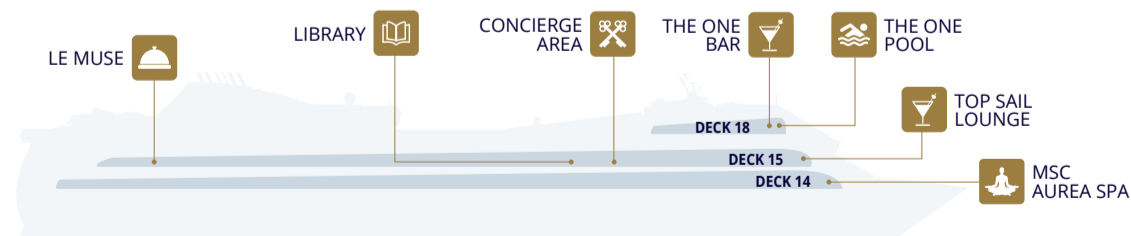

#### DECK 5

- CYBERCAFÈ
- DIVINA BAR
- RECEPTION - GUEST SERVICE
- THE BLACK CRAB RESTAURANT

### MSC YACHT CLUB

MSC Yacht Club	Deck
CONCIERGE AREA	15
LE MUSE RESTAURANT	15
LIBRARY	15
MSC AUREA SPA	14
THE ONE BAR	18
THE ONE POOL	18
TOP SAIL LOUNGE	15