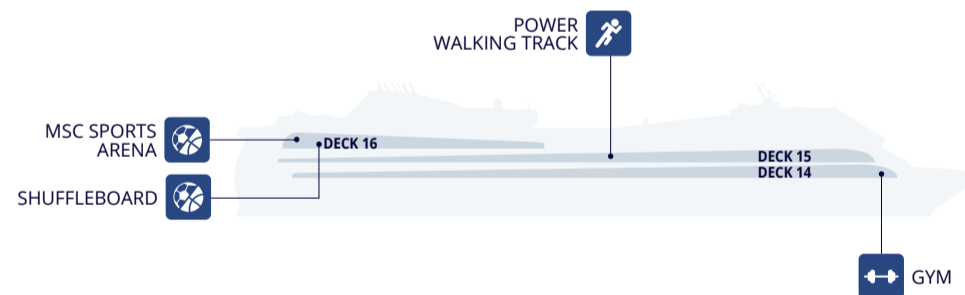

## SHOPPING

Shops	Deck	Shops	Deck
ACCESSORIES SHOP	6	LA PROFUMERIA	7
EATALY	7	MSC AUREA SPA	14
EXCURSION OFFICE	6	MSC LOGO SHOP	7
IL GIOIELLO	6	PHOTO SHOP	7
L'ANGOLO DELL'OGGETTO	6	THE MINI MALL	6
LA BOUTIQUE	6	THE POOL SHOP	14
LA CAMELLA	6		

## SPA & BEAUTY

	Deck
BEAUTY SALON	14
LE PRUE (Whirlpool Bath)	16
MASSAGE ROOMS	14
MSC AUREA SPA	14
RELAXATION ROOM	14
THERMAL SUITE	14
TOP 18 EXCLUSIVE SOLARIUM	18
WHIRLPOOL BATH	14

## SPORT & FITNESS

	Deck
GYM	14
MSC SPORTS ARENA	16
POWER WALKING TRACK	15
SHUFFLEBOARD	16