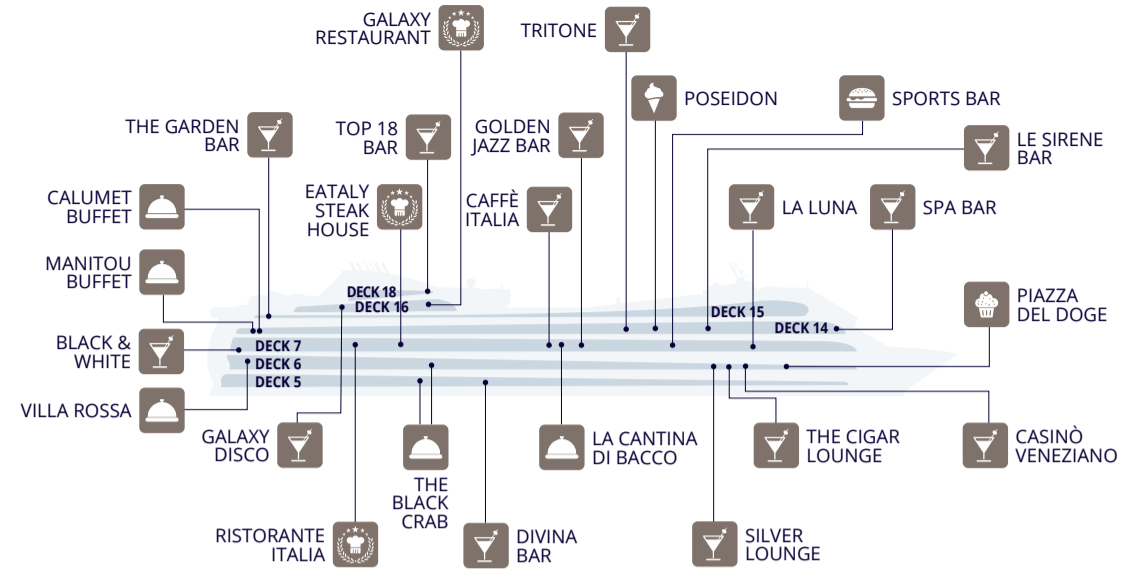

## FOOD & BEVERAGE

Bars	Deck	Restaurants	Deck
BLACK & WHITE	7	LA CANTINA DI BACCO (Eataly pizza & wine)	7
CAFFÈ ITALIA	7	MANITOU BUFFET RESTAURANT	14
CASINÒ VENEZIANO	6	RISTORANTE ITALIA	7
DIVINA BAR	5	SPORTS BAR (American finger food)	7
GALAXY DISCO	16	THE BLACK CRAB	5-6
GOLDEN JAZZ BAR	7	VILLA ROSSA	6
LA LUNA PIANO BAR	7		
PIAZZA DEL DOGE (pastry & ice cream)	5		
SILVER LOUNGE	6		
SPA BAR	14		
THE CIGAR LOUNGE	6		

Restaurants	Deck	Outdoor Bars	Deck
CALUMET BUFFET RESTAURANT	14	LE SIRENE	14
EATALY STEAKHOUSE	7	POSEIDON	14
GALAXY	16	THE GARDEN BAR	15
		TOP 18 BAR	18
		TRITONE	14

## SHOPPING

Shops	Deck	Shops	Deck
ACCESSORIES SHOP	6	LA PROFUMERIA	7
EATALY	7	MSC AUREA SPA	14
EXCURSION OFFICE	6	MSC LOGO SHOP	7
IL GIOIELLO	6	PHOTO SHOP	7
L'ANGOLO DELL'OGGETTO	6	THE MINI MALL	6
LA BOUTIQUE	6	THE POOL SHOP	14
LA CAMELLA	6		

#### DECK 7

- BLACK & WHITE BAR & MUSIC
- CAFFÈ ITALIA
- EATALY STEAKHOUSE
- GALLERIA D'ARTE
- GOLDEN JAZZ BAR
- LA CANTINA DI BACCO
- LA LUNA PIANO BAR
- PHOTO GALLERY
- PHOTO SHOP
- PANTHEON THEATRE
- RISTORANTE ITALIA
- SHOPS
- SPORTS BAR