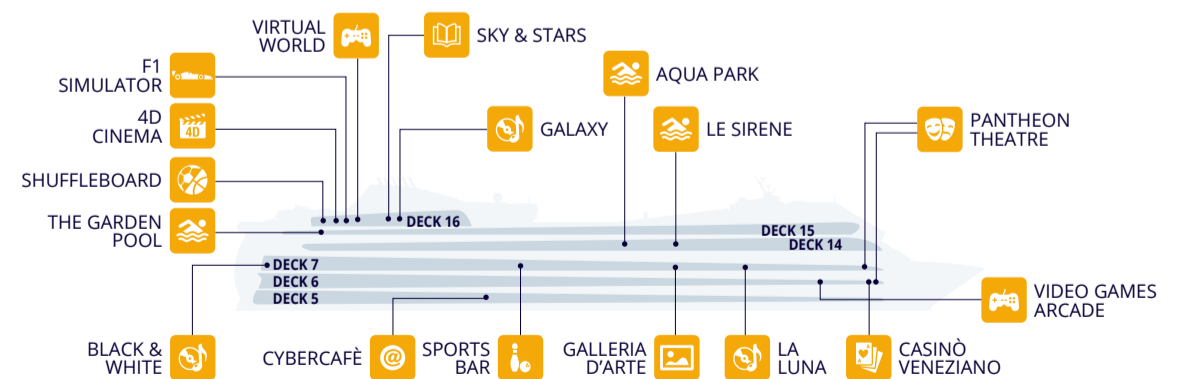

## SHOPPING

Shops	Deck	Shops	Deck
ACCESSORIES SHOP	6	LA PROFUMERIA	7
EATALY	7	MSC AUREA SPA	14
EXCURSION OFFICE	6	MSC LOGO SHOP	7
IL GIOIELLO	6	PHOTO SHOP	7
L'ANGOLO DELL'OGGETTO	6	THE MINI MALL	6
LA BOUTIQUE	6	THE POOL SHOP	14
LA CAMELLA	6		

## SPA & BEAUTY

	Deck
BEAUTY SALON	14
LE PRUE (Whirlpool Bath)	16
MASSAGE ROOMS	14
MSC AUREA SPA	14
RELAXATION ROOM	14
THERMAL SUITE	14
TOP 18 EXCLUSIVE SOLARIUM	18
WHIRLPOOL BATH	14

## SPORT & FITNESS

	Deck
GYM	14
MSC SPORTS ARENA	16
POWER WALKING TRACK	15
SHUFFLEBOARD	16

## ENTERTAINMENT

Fun	Deck	Fun	Deck
4D CINEMA	16	LE SIRENE (Covered Pool)	14
AQUA PARK	14	PANTHEON THEATRE	6-7
BLACK & WHITE	7	SHUFFLEBOARD	7
CASINÒ VENEZIANO	6	SKY & STARS	16
CYBERCAFÈ	5	SPORTS BAR	7
F1 SIMULATOR	16	THE GARDEN POOL	15
GALAXY	16	VIDEO GAMES ARCADE	6
GALLERIA D'ARTE	7	VIRTUAL WORLD	16
LA LUNA PIANO BAR	7		