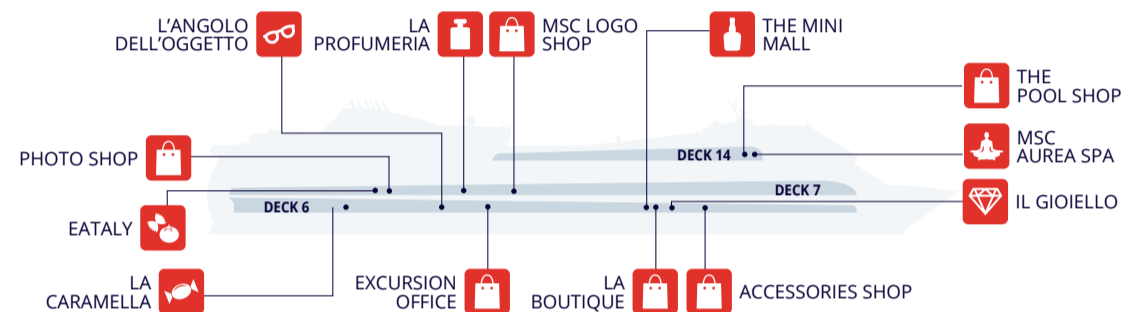

## FOOD & BEVERAGE

Bars	Deck	Restaurants	Deck
BLACK & WHITE	7	LA CANTINA DI BACCO (Eataly pizza & wine)	7
CAFFÈ ITALIA	7	MANITOU BUFFET RESTAURANT	14
CASINÒ VENEZIANO	6	RISTORANTE ITALIA	7
DIVINA BAR	5	SPORTS BAR (American finger food)	7
GALAXY DISCO	16	THE BLACK CRAB	5-6
GOLDEN JAZZ BAR	7	VILLA ROSSA	6
LA LUNA PIANO BAR	7		
PIAZZA DEL DOGE (pastry & ice cream)	5		
SILVER LOUNGE	6		
SPA BAR	14		
THE CIGAR LOUNGE	6		

Restaurants	Deck	Outdoor Bars	Deck
CALUMET BUFFET RESTAURANT	14	LE SIRENE	14
EATALY STEAKHOUSE	7	POSEIDON	14
GALAXY	16	THE GARDEN BAR	15
		TOP 18 BAR	18
		TRITONE	14

## SHOPPING

Shops	Deck	Shops	Deck
ACCESSORIES SHOP	6	LA PROFUMERIA	7
EATALY	7	MSC AUREA SPA	14
EXCURSION OFFICE	6	MSC LOGO SHOP	7
IL GIOIELLO	6	PHOTO SHOP	7
L'ANGOLO DELL'OGGETTO	6	THE MINI MALL	6
LA BOUTIQUE	6	THE POOL SHOP	14
LA CAMELLA	6		

#### MSC DIVINA map