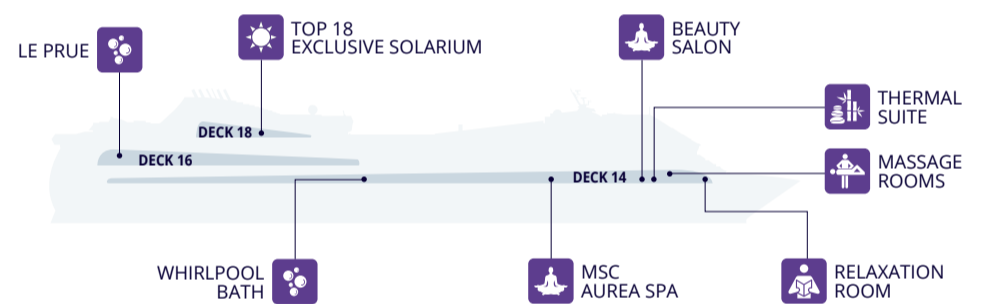

Restaurants	Deck	Outdoor Bars	Deck
CALUMET BUFFET RESTAURANT	14	LE SIRENE	14
EATALY STEAKHOUSE	7	POSEIDON	14
GALAXY	16	THE GARDEN BAR	15
		TOP 18 BAR	18
		TRITONE	14

## SHOPPING

Shops	Deck	Shops	Deck
ACCESSORIES SHOP	6	LA PROFUMERIA	7
EATALY	7	MSC AUREA SPA	14
EXCURSION OFFICE	6	MSC LOGO SHOP	7
IL GIOIELLO	6	PHOTO SHOP	7
L'ANGOLO DELL'OGGETTO	6	THE MINI MALL	6
LA BOUTIQUE	6	THE POOL SHOP	14
LA CAMELLA	6		

## SPA & BEAUTY

	Deck
BEAUTY SALON	14
LE PRUE (Whirlpool Bath)	16
MASSAGE ROOMS	14
MSC AUREA SPA	14
RELAXATION ROOM	14
THERMAL SUITE	14
TOP 18 EXCLUSIVE SOLARIUM	18
WHIRLPOOL BATH	14