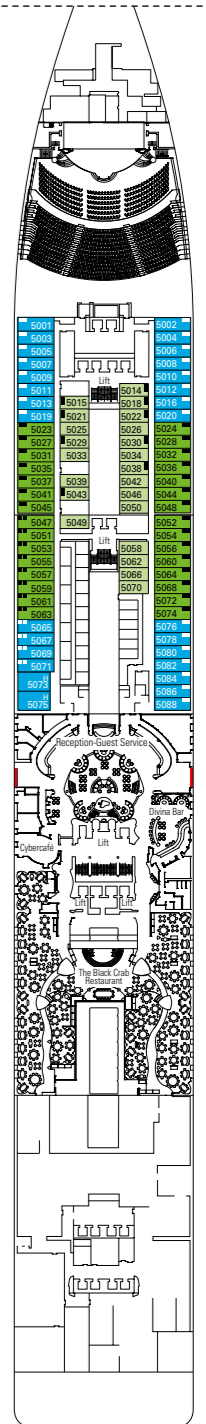

# MSC Divina

Use the deck plans to select your ideal cabin.  
Choose the deck you wish then use the colours to identify the category of accommodation you desire.

Cabins 1751 | Guests 4345

## LEGEND

- ▲ Sofa bed
- ◆ Double sofa bed
- 3<sup>rd</sup> bed is a pullman bed
- 3<sup>rd</sup> and 4<sup>th</sup> beds are pullman beds
- ↔ Connecting Cabins
- Cabins with panoramic sealed window
- H Cabins for guests with disabilities or reduced mobility
- ★ Juliet balcony (non-walkable area)
- Cabins with partial view
- Balcony with metal balustrade
- Balcony with half glass half metal balustrade

DECK 16  
URANO

DECK 15  
MERCURIO

DECK 13  
CUPIDO

DECK 12  
AURORA

DECK 11  
IRIDE

DECK 10  
GIUNONE

DECK 9  
MINERVA

DECK 8  
ARTEMIDE

DECK 5  
SATURNO

\*Data and descriptions are subject to change and will be verified at the time of booking.