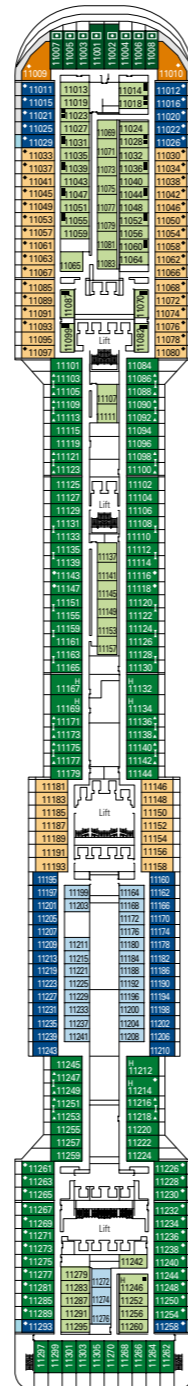

# MSC Divina

Use the deck plans to select your ideal cabin.  
Choose the deck you wish then use the colours to identify the category of accommodation you desire.

Cabins 1751 | Guests 4345

## LEGEND

- ▲ Sofa bed
- ◆ Double sofa bed
- 3<sup>rd</sup> bed is a pullman bed
- 3<sup>rd</sup> and 4<sup>th</sup> beds are pullman beds
- ↔ Connecting Cabins
- Cabins with panoramic sealed window
- H Cabins for guests with disabilities or reduced mobility
- ★ Juliet balcony (non-walkable area)
- Cabins with partial view
- Balcony with metal balustrade
- Balcony with half glass half metal balustrade

DECK 16  
URANO

DECK 15  
MERCURIO

DECK 13  
CUPIDO

DECK 12  
AURORA

DECK 11  
IRIDE

DECK 10  
GIUNONE

DECK 9  
MINERVA

DECK 8  
ARTEMIDE

DECK 5  
SATURNO

\*Data and descriptions are subject to change and will be verified at the time of booking.