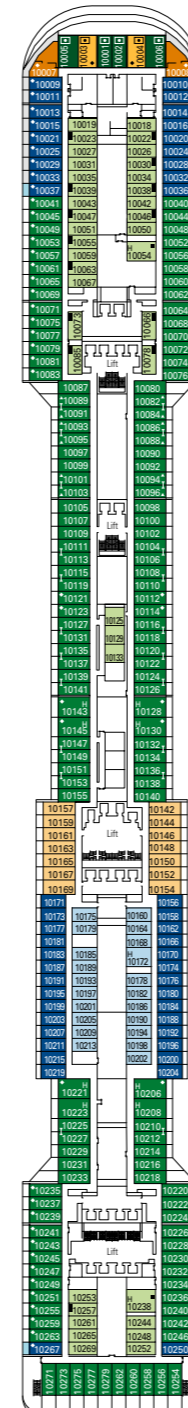

# MSC Divina

Use the deck plans to select your ideal cabin.  
Choose the deck you wish then use the colours to identify the category of accommodation you desire.

Cabins 1751 | Guests 4345

## LEGEND

- ▲ Sofa bed
- ◆ Double sofa bed
- 3<sup>rd</sup> bed is a pullman bed
- 3<sup>rd</sup> and 4<sup>th</sup> beds are pullman beds
- ↔ Connecting Cabins
- Cabins with panoramic sealed window
- H Cabins for guests with disabilities or reduced mobility
- ★ Juliet balcony (non-walkable area)
- Cabins with partial view
- Balcony with metal balustrade
- Balcony with half glass half metal balustrade

DECK 16  
URANO

DECK 15  
MERCURIO

DECK 13  
CUPIDO

DECK 12  
AURORA

DECK 11  
IRIDE

DECK 10  
GIUNONE

DECK 9  
MINERVA

DECK 8  
ARTEMIDE

DECK 5  
SATURNO

\*Data and descriptions are subject to change and will be verified at the time of booking.