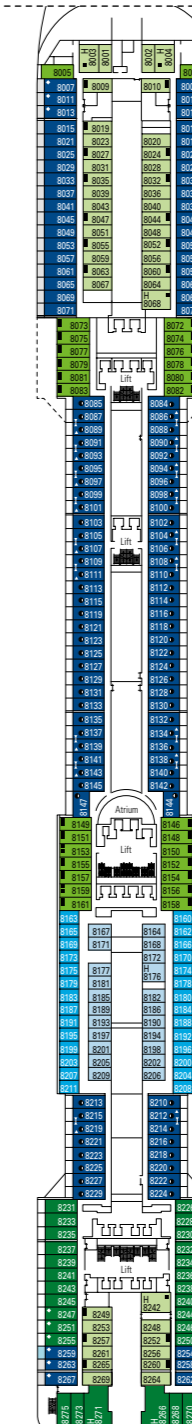

# MSC Divina

Use the deck plans to select your ideal cabin.  
Choose the deck you wish then use the colours to identify the category of accommodation you desire.

Cabins 1751 | Guests 4345

## LEGEND

- ▲ Sofa bed
- ◆ Double sofa bed
- 3<sup>rd</sup> bed is a pullman bed
- 3<sup>rd</sup> and 4<sup>th</sup> beds are pullman beds
- ↔ Connecting Cabins
- Cabins with panoramic sealed window
- H Cabins for guests with disabilities or reduced mobility
- ★ Juliet balcony (non-walkable area)
- Cabins with partial view
- Balcony with metal balustrade
- Balcony with half glass half metal balustrade

DECK 16  
URANO

DECK 15  
MERCURIO

DECK 13  
CUPIDO

DECK 12  
AURORA

DECK 11  
IRIDE

DECK 10  
GIUNONE

DECK 9  
MINERVA

DECK 8  
ARTEMIDE

DECK 5  
SATURNO

\*Data and descriptions are subject to change and will be verified at the time of booking.