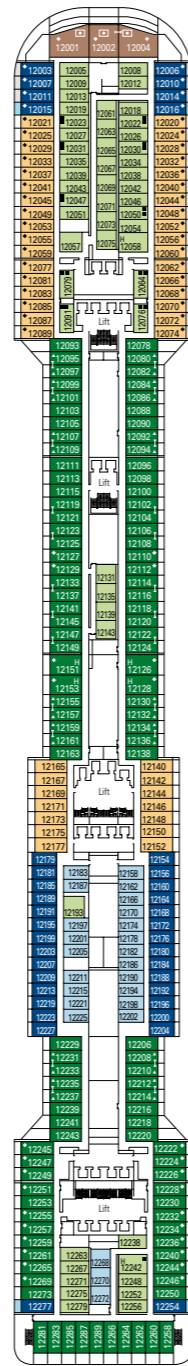

# MSC Divina

Use the deck plans to select your ideal cabin.  
Choose the deck you wish then use the colours to identify the category of accommodation you desire.

Cabins 1751 | Guests 4345

## LEGEND

- ▲ Sofa bed
- ◆ Double sofa bed
- 3<sup>rd</sup> bed is a pullman bed
- 3<sup>rd</sup> and 4<sup>th</sup> beds are pullman beds
- ↔ Connecting Cabins
- Cabins with panoramic sealed window
- H Cabins for guests with disabilities or reduced mobility
- ★ Juliet balcony (non-walkable area)
- Cabins with partial view
- Balcony with metal balustrade
- Balcony with half glass half metal balustrade

DECK 16  
URANO

DECK 15  
MERCURIO

DECK 13  
CUPIDO

DECK 12  
AURORA

DECK 11  
IRIDE

DECK 10  
GIUNONE

DECK 9  
MINERVA

DECK 8  
ARTEMIDE

DECK 5  
SATURNO

\*Data and descriptions are subject to change and will be verified at the time of booking.