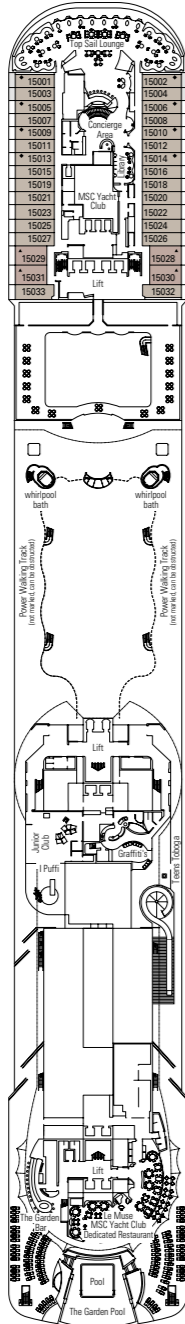

LEGEND

- ▲ Sofa bed
- Double sofa bed
- 3rd bed is a pullman bed
- 3rd and 4th beds are pullman beds
- ↔ Connecting Cabins
- Cabins with panoramic sealed window
- H Cabins for guests with disabilities or reduced mobility
- ★ Juliet balcony (non-walkable area)
- Cabins with partial view
- Balcony with metal balustrade
- Balcony with half glass half metal balustrade

* The ship offers many family cabins which are the combination of 2 connected cabins. Please contact your travel agent for all the available options.
• All cabins have one double bed convertible to two single beds.
• 3rd bed available in all categories except for Interior Bella and Suite Fantastica.
• 4th bed available in all categories except for Interior Bella, Suite Fantastica and MSC Yacht Club Grand Suite.
° Sealed panoramic window.

DECK 16
URANO

DECK 15
MERCURIO