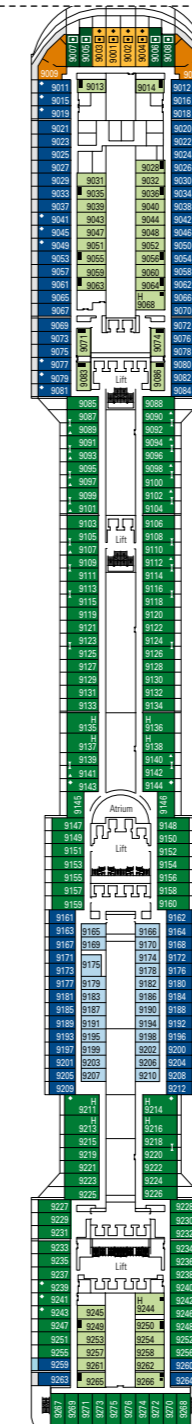

# MSC Divina

Use the deck plans to select your ideal cabin.  
Choose the deck you wish then use the colours to identify the category of accommodation you desire.

Cabins 1751 | Guests 4345

## LEGEND

- ▲ Sofa bed
- ◆ Double sofa bed
- 3<sup>rd</sup> bed is a pullman bed
- 3<sup>rd</sup> and 4<sup>th</sup> beds are pullman beds
- ↔ Connecting Cabins
- Cabins with panoramic sealed window
- H Cabins for guests with disabilities or reduced mobility
- ★ Juliet balcony (non-walkable area)
- Cabins with partial view
- Balcony with metal balustrade
- Balcony with half glass half metal balustrade

DECK 16  
URANO

DECK 15  
MERCURIO

DECK 13  
CUPIDO

DECK 12  
AURORA

DECK 11  
IRIDE

DECK 10  
GIUNONE

DECK 9  
MINERVA

DECK 8  
ARTEMIDE

DECK 5  
SATURNO

\*Data and descriptions are subject to change and will be verified at the time of booking.