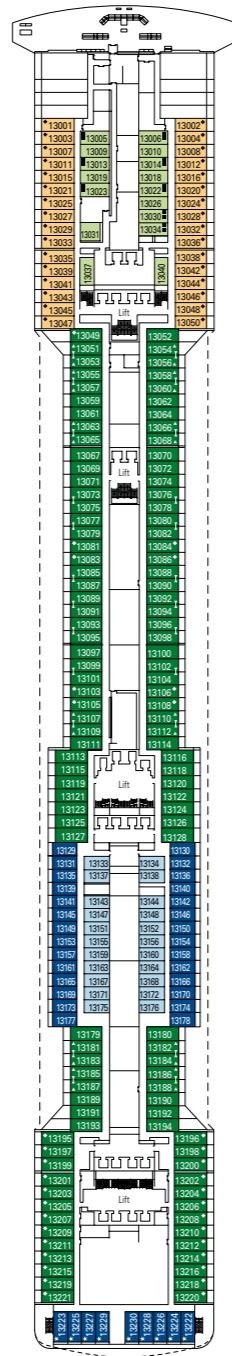

# MSC Divina

Use the deck plans to select your ideal cabin.  
Choose the deck you wish then use the colours to identify the category of accommodation you desire.

Cabins 1751 | Guests 4345

## LEGEND

- ▲ Sofa bed
- ◆ Double sofa bed
- 3<sup>rd</sup> bed is a pullman bed
- 3<sup>rd</sup> and 4<sup>th</sup> beds are pullman beds
- ↔ Connecting Cabins
- Cabins with panoramic sealed window
- H Cabins for guests with disabilities or reduced mobility
- ★ Juliet balcony (non-walkable area)
- Cabins with partial view
- Balcony with metal balustrade
- Balcony with half glass half metal balustrade

DECK 16  
URANO

DECK 15  
MERCURIO

DECK 13  
CUPIDO

DECK 12  
AURORA

DECK 11  
IRIDE

DECK 10  
GIUNONE

DECK 9  
MINERVA

DECK 8  
ARTEMIDE

DECK 5  
SATURNO

\*Data and descriptions are subject to change and will be verified at the time of booking.