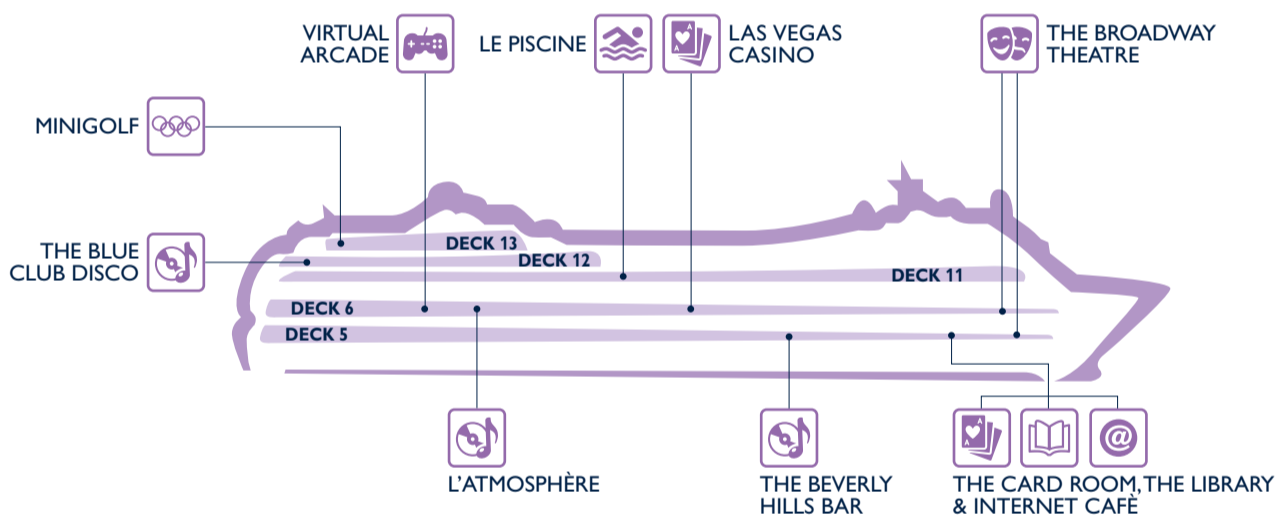

Outdoor Bars	Deck
GELATERIA ITALIANA	11
LA CANZONE DEL MARE	11
TOP 13 BAR	13
VITAMIN BAR	11

Bars	Deck
CARD ROOM, LIBRARY & INTERNET CAFE	5
L'ATMOSPHERE PIANO BAR	6
LAS VEGAS CASINO	6
LE CABARET	6
LORD NELSON PUB	5
THE BEVERLY HILLS	5
THE BLUE CLUB DISCO	12
THE COFFEE CORNER	6

SHOPPING

Shops	Deck
BOUTIQUE	5
DUTY FREE	5
EXCURSION OFFICE	5
FASHION JEWELRY	5
FASHION WATCHES	5
LA GALLERIA (accessories)	6
LA GALLERIA (jewelry)	6

Shops	Deck
LA GALLERIA (watches)	6
LOGO SHOP	5
MSC AUREA SPA	11
PHOTO GALLERY	6
PHOTO SHOP	6
SKIN CARE PERFUMES	5
SUNGLASSES	5

ENTERTAINMENT

Fun	Deck
L'ATMOSPHERE PIANO BAR	6
LAS VEGAS CASINO	6
LE PISCINE	11
MINIGOLF	13
THE BEVERLY HILLS	5

Fun	Deck
THE BLUE CLUB DISCO	12
THE BROADWAY THEATRE	5
THE CARD ROOM, THE LIBRARY & INTERNET CAFE	5
VIRTUAL ARCADE	6

FAMILY & FUN

Family Areas	Deck
BABY CLUB (under 3 yrs)	11
DOREMI SPRAY PARK	11
GELATERIA ITALIANA	11
JUNIORS CLUB (7-11 yrs)	12
LE PISCINE	11
MINI CLUB (3-6 yrs)	11
MINIGOLF	13

Family Areas	Deck
SHUFFLEBOARD	12
THE BROADWAY THEATRE	5
VIRTUAL ARCADE	6
YOUNG & TEENS CLUB KARAOKE (12-17 yrs)	12