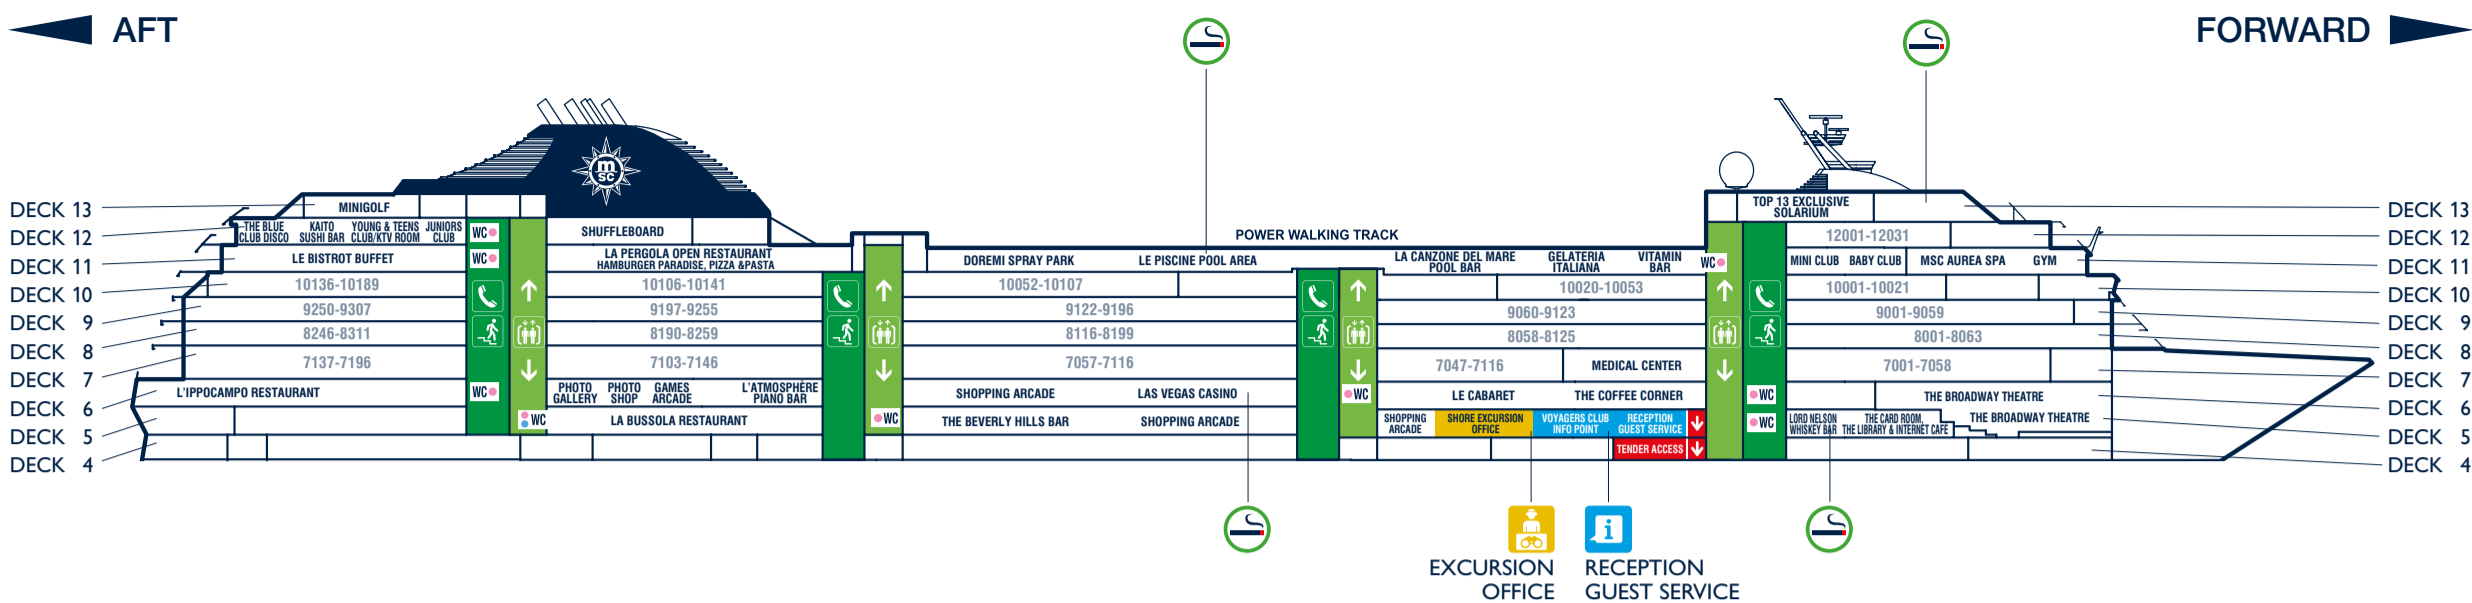

AFT

FORWARD

INFORMATION EXCURSION OFFICE	LIFT STAIRS TELEPHONE EXIT ENTRANCE	TOILETS CHANGING STATION	SMOKING AREAS Further restrictions may apply depending on local regulations. Please always refer to the signs available.
---------------------------------	--	-----------------------------	---

- | | | | | | |
|---|---|--|---|--|---|
| <p>DECK 13</p> <ul style="list-style-type: none"> Minigolf TOP 13 Exclusive Solarium | <p>DECK 12</p> <ul style="list-style-type: none"> Kaito Sushi Bar Juniors Club Power Walking Track Shuffleboard The Blue Club Disco Young & Teens Club Karaoke | <p>DECK 11</p> <ul style="list-style-type: none"> Baby Club Doremi Spray Park Gelateria Italiana Gym La Canzone del Mare Pool Bar La Pergola Open Restaurant, Grill, Hamburger Paradise, Pizza & Pasta Le Bistrot Buffet Restaurant Le Piscine Pool Area Mini Club MSC Aurea Spa Vitamin Bar | <p>DECK 7</p> <ul style="list-style-type: none"> Medical Center | <p>DECK 6</p> <ul style="list-style-type: none"> L'Atmosphère Piano Bar L'Ippocampo Restaurant Las Vegas Casino Le Cabaret Photo Gallery Photo Shop Shopping Area The Broadway Theatre The Coffee Corner Virtual Arcade | <p>DECK 5</p> <ul style="list-style-type: none"> La Bussola Restaurant Lord Nelson Pub Reception - Guest service Shopping Area Shore Excursion Office The Beverly Hills Bar The Broadway Theatre The Card Room, The Library & Internet Café Voyagers Club Info Point <p>DECK 4</p> <ul style="list-style-type: none"> Tender Access |
|---|---|--|---|--|---|

USEFUL NUMBERS	
RECEPTION - GUEST SERVICE	99
EXCURSION OFFICE	2239/2241
MEDICAL EMERGENCY	1111
MINI & JUNIORS CLUB	2560
MSC AUREA SPA	2555
ONBOARD EMERGENCY NUMBER	2300
MSC LIRICA (for ship emergency)	Check on your Cruise Card

ENTERTAINMENT

Fun	Deck
L'ATMOSPHERE PIANO BAR	6
LAS VEGAS CASINO	6
LE PISCINE	11
MINIGOLF	13
THE BEVERLY HILLS	5

Fun	Deck
THE BLUE CLUB DISCO	12
THE BROADWAY THEATRE	5
THE CARD ROOM, THE LIBRARY & INTERNET CAFE	5
VIRTUAL ARCADE	6