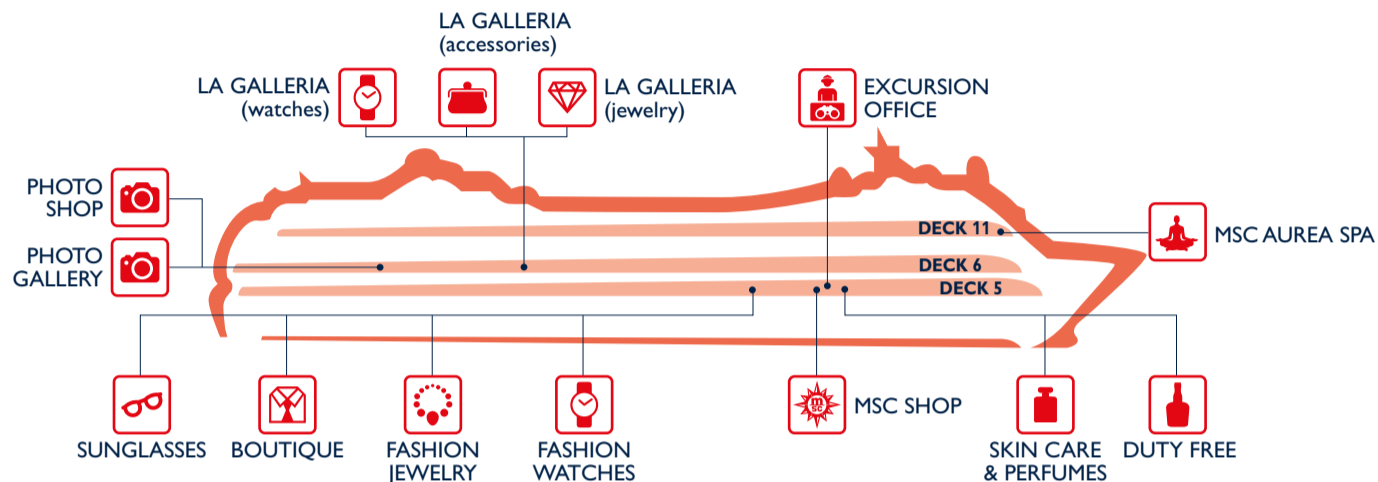

Muster stations are located on the external deck, in the vicinity of the areas indicated

EAT & DRINK

Restaurants	Deck
KAITO SUSHI BAR	12
L'IPPOCAMPO	6
LA PERGOLA (Grill, Hamburger Paradise, Pizza & Pasta)	11
LA BUSSOLA	5
LE BISTROT BUFFET	11

Outdoor Bars	Deck
GELATERIA ITALIANA	11
LA CANZONE DEL MARE	11
TOP 13 BAR	13
VITAMIN BAR	11

Bars	Deck
CARD ROOM, LIBRARY & INTERNET CAFE	5
L'ATMOSPHERE PIANO BAR	6
LAS VEGAS CASINO	6
LE CABARET	6
LORD NELSON PUB	5
THE BEVERLY HILLS	5
THE BLUE CLUB DISCO	12
THE COFFEE CORNER	6

SHOPPING

Shops	Deck
BOUTIQUE	5
DUTY FREE	5
EXCURSION OFFICE	5
FASHION JEWELRY	5
FASHION WATCHES	5
LA GALLERIA (accessories)	6
LA GALLERIA (jewelry)	6

Shops	Deck
LA GALLERIA (watches)	6
LOGO SHOP	5
MSC AUREA SPA	11
PHOTO GALLERY	6
PHOTO SHOP	6
SKIN CARE PERFUMES	5
SUNGLASSES	5

ENTERTAINMENT

Fun	Deck
L'ATMOSPHERE PIANO BAR	6
LAS VEGAS CASINO	6
LE PISCINE	11
MINIGOLF	13
THE BEVERLY HILLS	5

Fun	Deck
THE BLUE CLUB DISCO	12
THE BROADWAY THEATRE	5
THE CARD ROOM, THE LIBRARY & INTERNET CAFE	5
VIRTUAL ARCADE	6