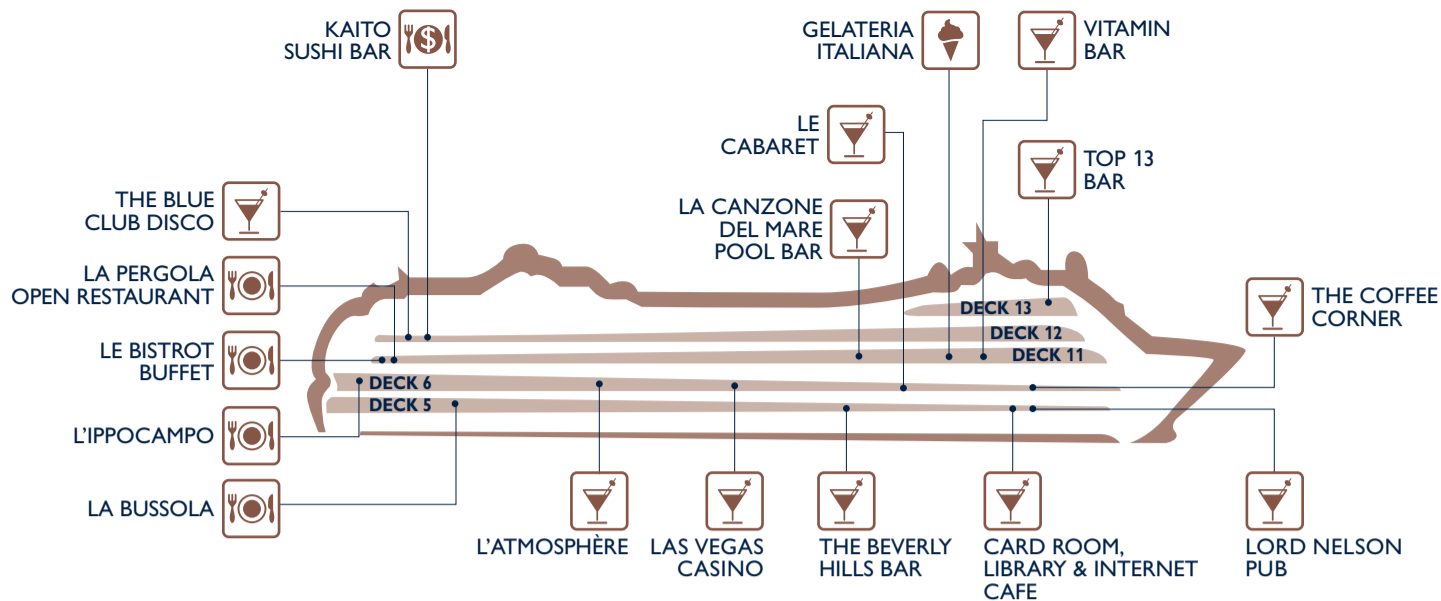

MSC
MSC Lirica
map

TECHNICAL INFORMATION	
LIFTS	9
VOLTAGE	110/220 volts
WI-FI	Everywhere on board
POOLS	2
DECKS	13

MUSTER STATION			DECK
	A, B, C, N, O, P	The Coffe Corner	6
	D, E, Q, R	Le Cabaret	6
	F, G, S, T	Las Vegas Casino	6
	H, I, U, V	Shopping area	6
	J, K, W, X	L'Atmosphère Piano Bar	6
	L, M	Photo Gallery	6
	Y, Z	Virtual Arcade	6

Muster stations are located on the external deck, in the vicinity of the areas indicated

EAT & DRINK

Restaurants	Deck
KAITO SUSHI BAR	12
L'IPPOCAMPO	6
LA PERGOLA (Grill, Hamburger Paradise, Pizza & Pasta)	11
LA BUSSOLA	5
LE BISTROT BUFFET	11

Outdoor Bars	Deck
GELATERIA ITALIANA	11
LA CANZONE DEL MARE	11
TOP 13 BAR	13
VITAMIN BAR	11

Bars	Deck
CARD ROOM, LIBRARY & INTERNET CAFE	5
L'ATMOSPHERE PIANO BAR	6
LAS VEGAS CASINO	6
LE CABARET	6
LORD NELSON PUB	5
THE BEVERLY HILLS	5
THE BLUE CLUB DISCO	12
THE COFFEE CORNER	6

ENTERTAINMENT

Fun	Deck
L'ATMOSPHERE PIANO BAR	6
LAS VEGAS CASINO	6
LE PISCINE	11
MINIGOLF	13
THE BEVERLY HILLS	5

Fun	Deck
THE BLUE CLUB DISCO	12
THE BROADWAY THEATRE	5
THE CARD ROOM, THE LIBRARY & INTERNET CAFE	5
VIRTUAL ARCADE	6