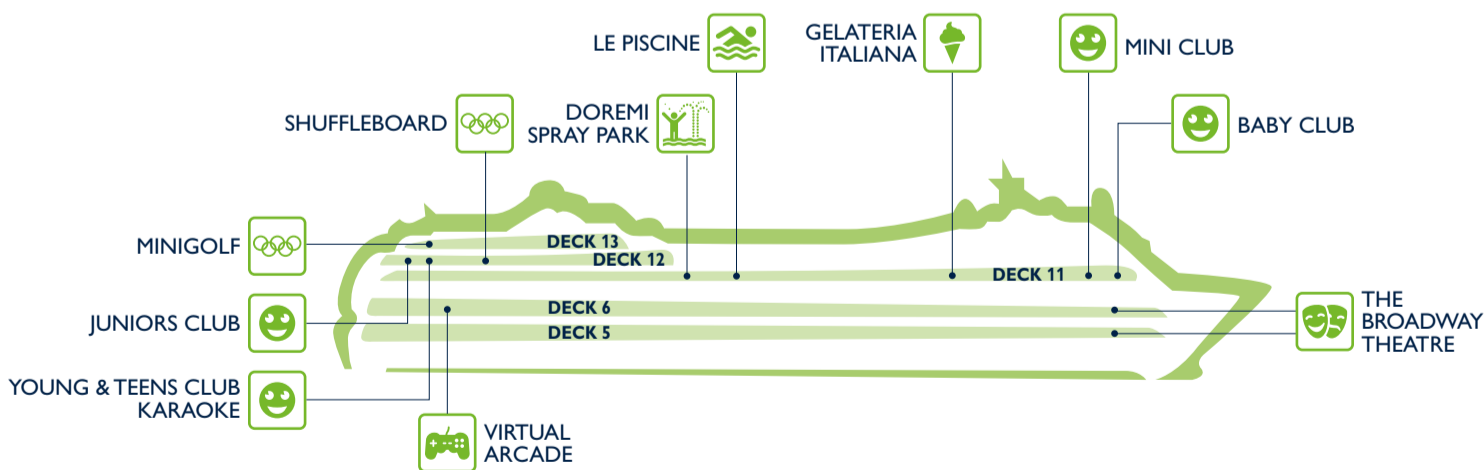

SHOPPING

Shops	Deck
BOUTIQUE	5
DUTY FREE	5
EXCURSION OFFICE	5
FASHION JEWELRY	5
FASHION WATCHES	5
LA GALLERIA (accessories)	6
LA GALLERIA (jewelry)	6

Shops	Deck
LA GALLERIA (watches)	6
LOGO SHOP	5
MSC AUREA SPA	11
PHOTO GALLERY	6
PHOTO SHOP	6
SKIN CARE PERFUMES	5
SUNGLASSES	5

ENTERTAINMENT

Fun	Deck
L'ATMOSPHERE PIANO BAR	6
LAS VEGAS CASINO	6
LE PISCINE	11
MINIGOLF	13
THE BEVERLY HILLS	5

Fun	Deck
THE BLUE CLUB DISCO	12
THE BROADWAY THEATRE	5
THE CARD ROOM, THE LIBRARY & INTERNET CAFE	5
VIRTUAL ARCADE	6

FAMILY & FUN

Family Areas	Deck
BABY CLUB (under 3 yrs)	11
DOREMI SPRAY PARK	11
GELATERIA ITALIANA	11
JUNIORS CLUB (7-11 yrs)	12
LE PISCINE	11
MINI CLUB (3-6 yrs)	11
MINIGOLF	13

Family Areas	Deck
SHUFFLEBOARD	12
THE BROADWAY THEATRE	5
VIRTUAL ARCADE	6
YOUNG & TEENS CLUB KARAOKE (12-17 yrs)	12

SPORT & WELLNESS

Sports & Wellness	Deck
BEAUTY SALON	11
GYM	11
LE PISCINE	11
MASSAGE ROOMS	11
MINIGOLF	13
MSC AUREA SPA	11

Sports & Wellness	Deck
POWER WALKING TRACK	12
RELAXATION ROOM	11
SHUFFLEBOARD	12
THERMAL SUITE	11
TOP 13 EXCLUSIVE SOLARIUM	13
WHIRLPOOL BATH	11