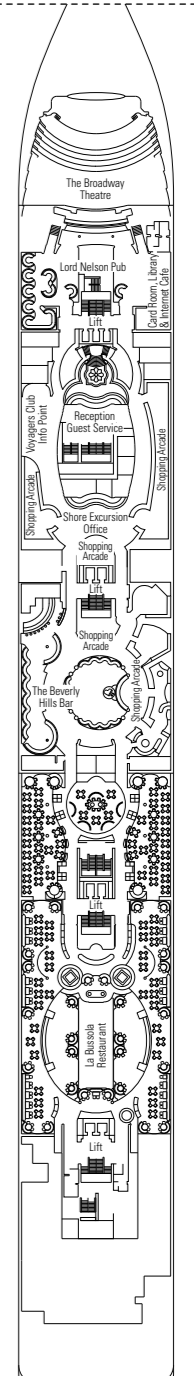

MSC Lirica

Use the deck plans to select your ideal cabin.
Choose the deck you wish then use the colours to identify the category of accommodation you desire.

Cabins 992 | Guests 2679

Cabin Categories and Experiences.

BELLA EXPERIENCE

- Interior
- Outside with Partial View

FANTASTICA EXPERIENCE

- Interior
- Ocean View
- Balcony
- Suite

AUREA EXPERIENCE

- Ocean View
- Balcony
- Suite

LEGEND

- ▲ Sofa bed
- 3rd bed is a pullman bed
- 3rd and 4th beds are pullman beds
- ↔ Connecting Cabins
- H Cabins for guests with disabilities or reduced mobility
- Cabins with partial view

- All cabins have one double bed convertible to two single beds, except in cabins for guests with disabilities or reduced mobility (H).
- 3rd bed available in all categories except for Outside with Partial View Bella.
- 4th bed available in all categories except for Outside with Partial View Bella and Balcony Aurea.

DECK 13
MINIGOLF

DECK 12
ROSSINI

DECK 11
VIVALDI

DECK 10
BELLINI

DECK 9
ALBINONI

DECK 8
PAGANINI

DECK 7
SCARLATTI

DECK 6
PUCCINI