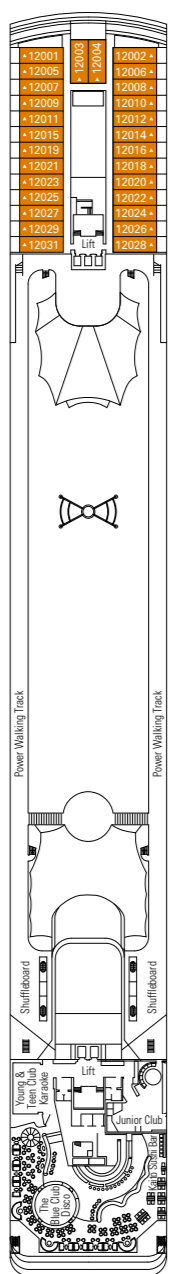

MSC Lirica

Use the deck plans to select your ideal cabin.
Choose the deck you wish then use the colours to identify the category of accommodation you desire.

Cabins 992 | Guests 2679

Cabin Categories and Experiences.

BELLA EXPERIENCE

- Interior
- Outside with Partial View

FANTASTICA EXPERIENCE

- Interior
- Ocean View
- Balcony
- Suite

AUREA EXPERIENCE

- Ocean View
- Balcony
- Suite

LEGEND

- ▲ Sofa bed
- 3rd bed is a pullman bed
- 3rd and 4th beds are pullman beds
- ↔ Connecting Cabins
- H Cabins for guests with disabilities or reduced mobility
- Cabins with partial view

- All cabins have one double bed convertible to two single beds, except in cabins for guests with disabilities or reduced mobility (H).
- 3rd bed available in all categories except for Outside with Partial View Bella.
- 4th bed available in all categories except for Outside with Partial View Bella and Balcony Aurea.

DECK 13
MINIGOLF

DECK 12
ROSSINI

DECK 11
VIVALDI

DECK 10
BELLINI

DECK 9
ALBINONI

DECK 8
PAGANINI

DECK 7
SCARLATTI

DECK 6
PUCCINI