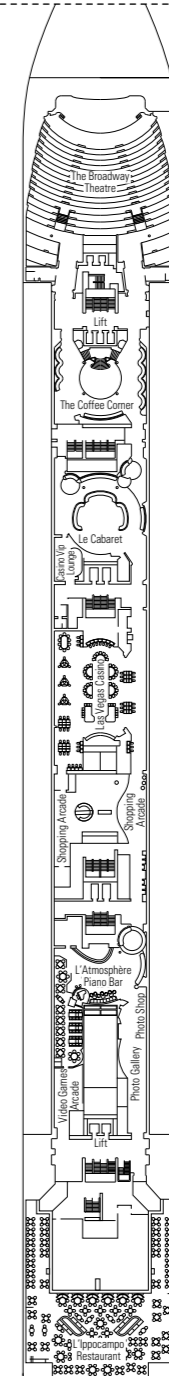

MSC Lirica

Use the deck plans to select your ideal cabin.
Choose the deck you wish then use the colours to identify the category of accommodation you desire.

Cabins 992 | Guests 2679

Cabin Categories and Experiences.

BELLA EXPERIENCE

- Interior
- Outside with Partial View

FANTASTICA EXPERIENCE

- Interior
- Ocean View
- Balcony
- Suite

AUREA EXPERIENCE

- Ocean View
- Balcony
- Suite

LEGEND

- ▲ Sofa bed
- 3rd bed is a pullman bed
- 3rd and 4th beds are pullman beds
- ↔ Connecting Cabins
- H Cabins for guests with disabilities or reduced mobility
- Cabins with partial view

- All cabins have one double bed convertible to two single beds, except in cabins for guests with disabilities or reduced mobility (H).
- 3rd bed available in all categories except for Outside with Partial View Bella.
- 4th bed available in all categories except for Outside with Partial View Bella and Balcony Aurea.