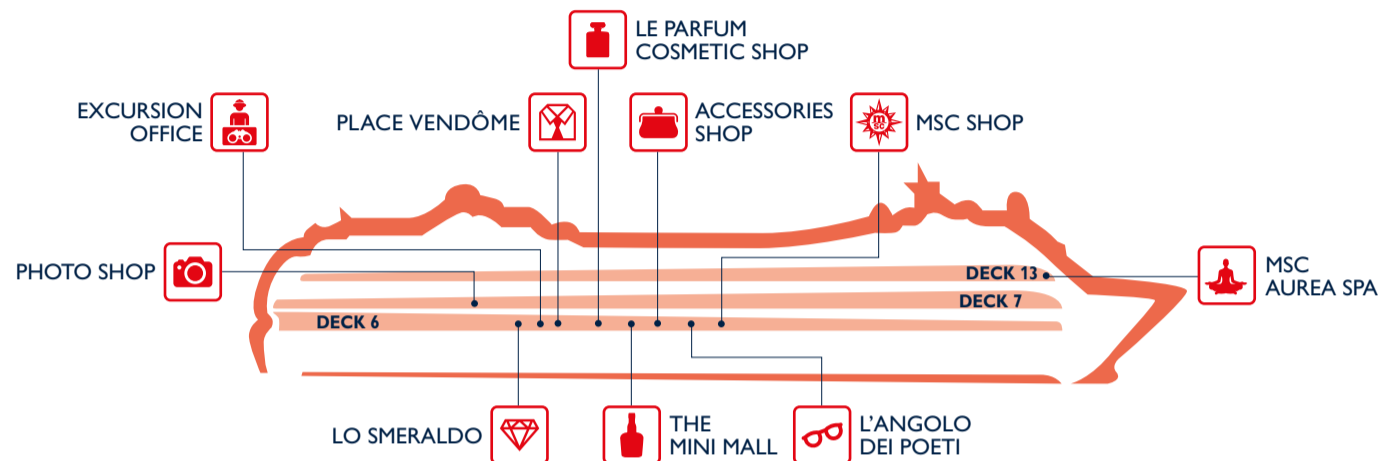

ASSEMBLY STATION			DECK
	C	Casino Royal	7
	D	The Zebra Bar	6
	E	External port side middle ship	7
	F	External stbd side middle ship	7
	G	Il Palladio Restaurant	6
	H	Pigalle Lounge	7

EAT & DRINK

Bars	Deck
BAR DEI POETI	6
BAR SMERALDO	6
CASINO ROYAL	7
GIADA BAR	6
IL GRAPPOLO D'ORO WINE BAR	7
LE RENDEZ-VOUS BAR	5
PIGALLE LOUNGE	7
S32 DISCO	14
SPA BAR	13
THE HITCHCOCK LOUNGE CIGAR ROOM	7
THE ZEBRA BAR	6

Restaurants	Deck
KAITO SUSHI BAR	7
IL PALLADIO	6
L'OBELISCO BUFFET RESTAURANT	13
LE FONTANE	5
VILLA POMPEIANA BUFFET RESTAURANT	13

Outdoor Bars	Deck
MOJITO BAR	13
PIRAÑA BAR	13
TOP 16 BAR	16

SHOPPING

Shops	Deck
ACCESSORIES SHOP	6
EXCURSION OFFICE	6
L'ANGOLO DEI POETI	6
LE PARFUM COSMETIC SHOP	6
LO SMERALDO	6

Shops	Deck
MSC AUREA SPA	13
MSC SHOP	6
PHOTO SHOP	7
PLACE VENDÔME	6
THE MINI MALL	6

ENTERTAINMENT

Fun	Deck
CARD ROOM	7
CASINO ROYAL	7
CAYO LEVANTADO POOL AREA	13
CORAL BAY POOL AREA	13
CYBER CAFÈ	7
GAMES ARCADE	14
LIBRARY	7

Fun	Deck
PIGALLE LOUNGE	7
S32 DISCO	14
SHUFFLEBOARD	14
TEATRO CARLO FELICE	6
THE ZEBRA BAR	6
VIA DELLE ARTI	7

FAMILY & FUN

Family Areas	Deck
BABY CLUB INDOOR PLAYROOM (under 3 years)	14
CAYO LEVANTADO POOL AREA	13
CHILDREN OUTDOOR POOL & GAMES	14
CORAL BAY POOL AREA	13
MINI CLUB I DINOSAURI (3-6 years)	14
JUNIORS CLUB (7-11 years)	14
KIDS' CORNER	13