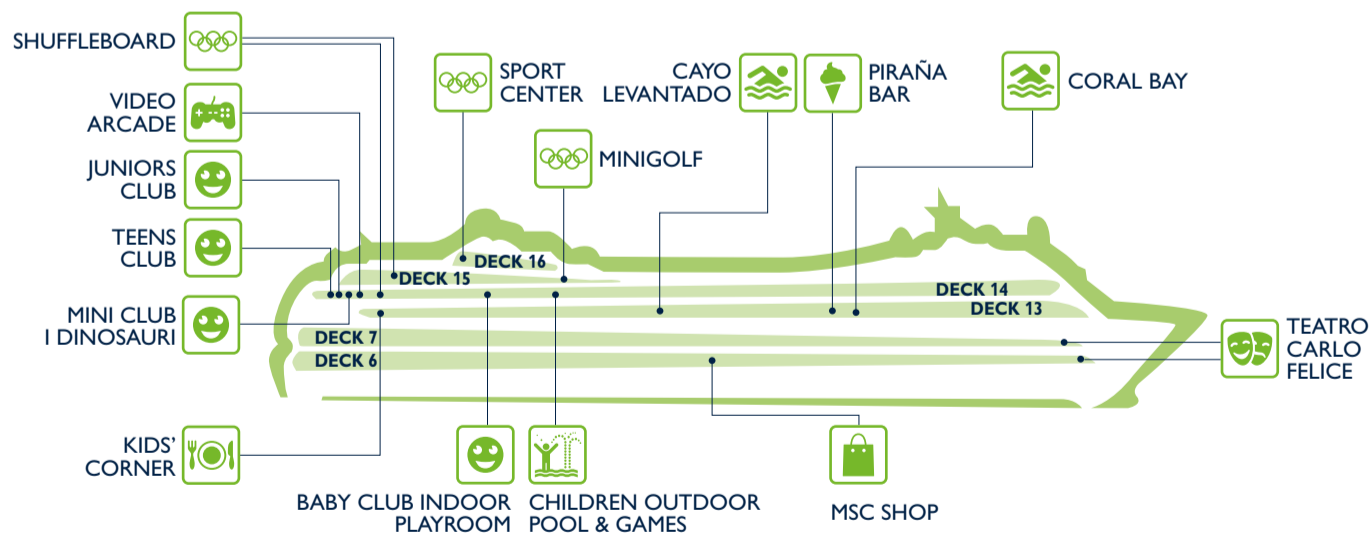

Shops	Deck
MSC AUREA SPA	13
MSC SHOP	6
PHOTO SHOP	7
PLACE VENDÔME	6
THE MINI MALL	6

ENTERTAINMENT

Fun	Deck
CARD ROOM	7
CASINO ROYAL	7
CAYO LEVANTADO POOL AREA	13
CORAL BAY POOL AREA	13
CYBER CAFÈ	7
GAMES ARCADE	14
LIBRARY	7

Fun	Deck
PIGALLE LOUNGE	7
S32 DISCO	14
SHUFFLEBOARD	14
TEATRO CARLO FELICE	6
THE ZEBRA BAR	6
VIA DELLE ARTI	7

FAMILY & FUN

Family Areas	Deck
BABY CLUB INDOOR PLAYROOM (under 3 years)	14
CAYO LEVANTADO POOL AREA	13
CHILDREN OUTDOOR POOL & GAMES	14
CORAL BAY POOL AREA	13
MINI CLUB I DINOSAURI (3-6 years)	14
JUNIORS CLUB (7-11 years)	14
KIDS' CORNER	13

Family Areas	Deck
MINIGOLF	15
MSC SHOP	6
PIRAÑA BAR	13
SHUFFLEBOARD	14
SPORT CENTER	16
TEATRO CARLO FELICE	6
TEENS CLUB (12-17 years)	14
VIDEO ARCADE	14

SPORT & WELLBEING

Sport & Wellbeing	Deck
AUREA SPA RECEPTION	13
CAYO LEVANTADO POOL AREA	13
CORAL BAY POOL AREA	13
GYM	13
JEAN LOUIS DAVID	13
MASSAGE ROOMS	13
MEDICAL SPA	13
MINIGOLF	15

Sport & Wellbeing	Deck
POWER WALKING TRACK	14
SHUFFLEBOARD	14
SPORT CENTER	16
TANNING LAMPS	13
THERMAL AREA	13
TOP 16 EXCLUSIVE SOLARIUM	16
WHIRLPOOL BATH	13