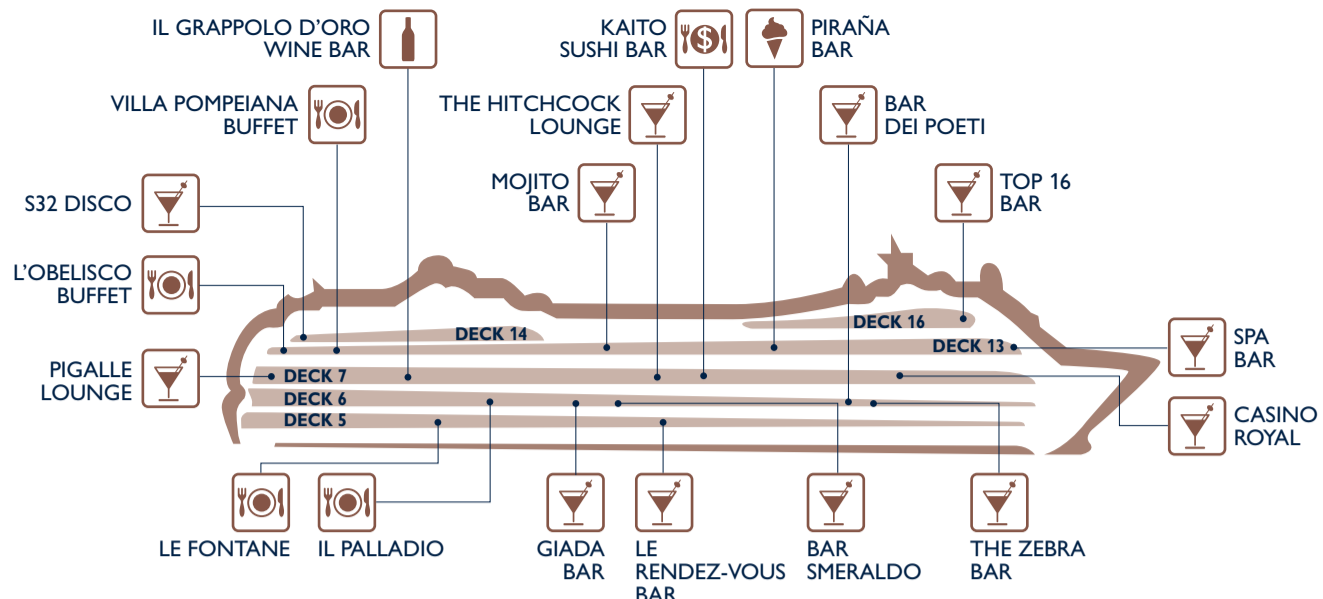

ASSEMBLY STATION			DECK
	C	Casino Royal	7
	D	The Zebra Bar	6
	E	External port side middle ship	7
	F	External stbd side middle ship	7
	G	Il Palladio Restaurant	6
	H	Pigalle Lounge	7

EAT & DRINK

Bars	Deck
BAR DEI POETI	6
BAR SMERALDO	6
CASINO ROYAL	7
GIADA BAR	6
IL GRAPPOLO D'ORO WINE BAR	7
LE RENDEZ-VOUS BAR	5
PIGALLE LOUNGE	7
S32 DISCO	14
SPA BAR	13
THE HITCHCOCK LOUNGE CIGAR ROOM	7
THE ZEBRA BAR	6

Restaurants	Deck
KAITO SUSHI BAR	7
IL PALLADIO	6
L'OBELISCO BUFFET RESTAURANT	13
LE FONTANE	5
VILLA POMPEIANA BUFFET RESTAURANT	13

Outdoor Bars	Deck
MOJITO BAR	13
PIRAÑA BAR	13
TOP 16 BAR	16

SHOPPING

Shops	Deck
ACCESSORIES SHOP	6
EXCURSION OFFICE	6
L'ANGOLO DEI POETI	6
LE PARFUM COSMETIC SHOP	6
LO SMERALDO	6

Shops	Deck
MSC AUREA SPA	13
MSC SHOP	6
PHOTO SHOP	7
PLACE VENDÔME	6
THE MINI MALL	6

ENTERTAINMENT

Fun	Deck
CARD ROOM	7
CASINO ROYAL	7
CAYO LEVANTADO POOL AREA	13
CORAL BAY POOL AREA	13
CYBER CAFÈ	7
GAMES ARCADE	14
LIBRARY	7

Fun	Deck
PIGALLE LOUNGE	7
S32 DISCO	14
SHUFFLEBOARD	14
TEATRO CARLO FELICE	6
THE ZEBRA BAR	6
VIA DELLE ARTI	7

FAMILY & FUN

Family Areas	Deck
BABY CLUB INDOOR PLAYROOM (under 3 years)	14
CAYO LEVANTADO POOL AREA	13
CHILDREN OUTDOOR POOL & GAMES	14
CORAL BAY POOL AREA	13
MINI CLUB I DINOSAURI (3-6 years)	14
JUNIORS CLUB (7-11 years)	14
KIDS' CORNER	13