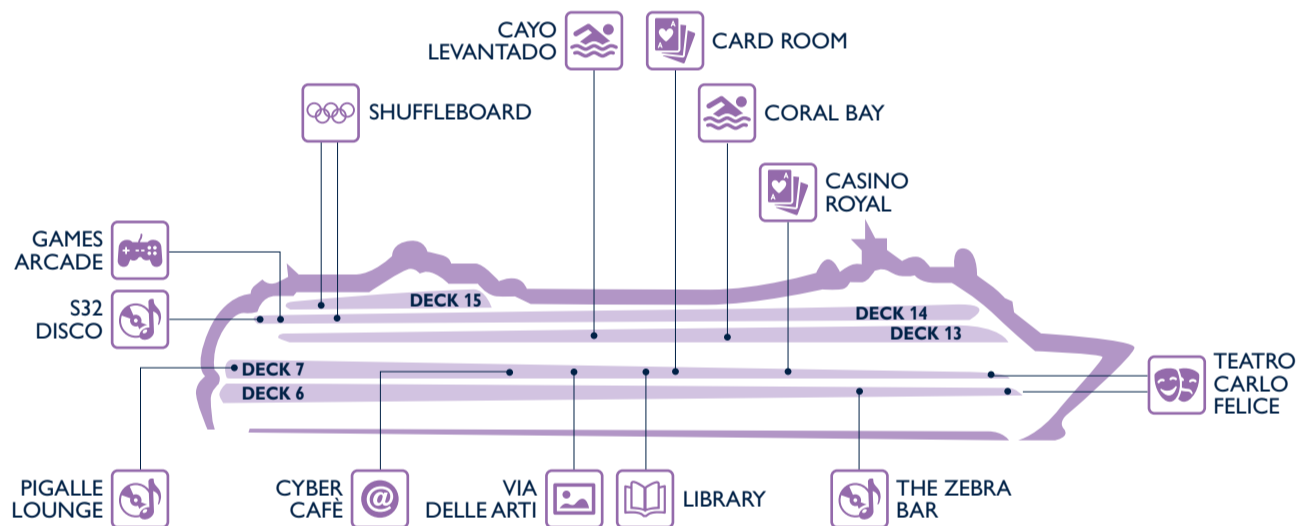

ASSEMBLY STATION			DECK
	C	Casino Royal	7
	D	The Zebra Bar	6
	E	External port side middle ship	7
	F	External stbd side middle ship	7
	G	Il Palladio Restaurant	6
	H	Pigalle Lounge	7

EAT & DRINK

Bars	Deck
BAR DEI POETI	6
BAR SMERALDO	6
CASINO ROYAL	7
GIADA BAR	6
IL GRAPPOLO D'ORO WINE BAR	7
LE RENDEZ-VOUS BAR	5
PIGALLE LOUNGE	7
S32 DISCO	14
SPA BAR	13
THE HITCHCOCK LOUNGE CIGAR ROOM	7
THE ZEBRA BAR	6

Shops	Deck
MSC AUREA SPA	13
MSC SHOP	6
PHOTO SHOP	7
PLACE VENDÔME	6
THE MINI MALL	6

ENTERTAINMENT

Fun	Deck
CARD ROOM	7
CASINO ROYAL	7
CAYO LEVANTADO POOL AREA	13
CORAL BAY POOL AREA	13
CYBER CAFÈ	7
GAMES ARCADE	14
LIBRARY	7

Fun	Deck
PIGALLE LOUNGE	7
S32 DISCO	14
SHUFFLEBOARD	14
TEATRO CARLO FELICE	6
THE ZEBRA BAR	6
VIA DELLE ARTI	7

FAMILY & FUN

Family Areas	Deck
BABY CLUB INDOOR PLAYROOM (under 3 years)	14
CAYO LEVANTADO POOL AREA	13
CHILDREN OUTDOOR POOL & GAMES	14
CORAL BAY POOL AREA	13
MINI CLUB I DINOSAURI (3-6 years)	14
JUNIORS CLUB (7-11 years)	14
KIDS' CORNER	13

Family Areas	Deck
MINIGOLF	15
MSC SHOP	6
PIRAÑA BAR	13
SHUFFLEBOARD	14
SPORT CENTER	16
TEATRO CARLO FELICE	6
TEENS CLUB (12-17 years)	14
VIDEO ARCADE	14

SPORT & WELLBEING

Sport & Wellbeing	Deck
AUREA SPA RECEPTION	13
CAYO LEVANTADO POOL AREA	13
CORAL BAY POOL AREA	13
GYM	13
JEAN LOUIS DAVID	13
MASSAGE ROOMS	13
MEDICAL SPA	13
MINIGOLF	15