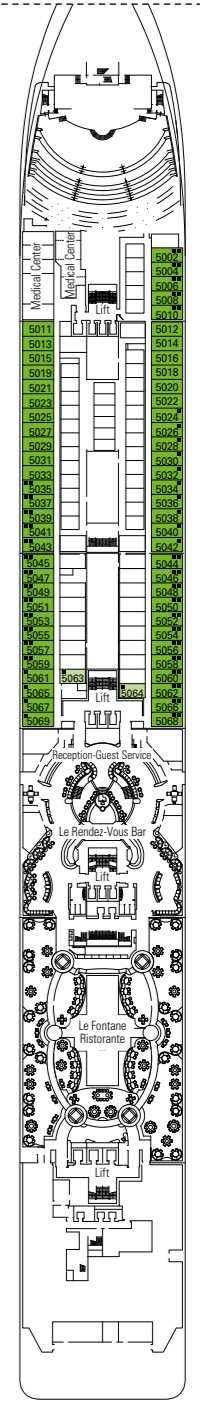

MSC Poesia

Use the deck plans to select your ideal cabin.
Choose the deck you wish then use the colours to identify the category of accommodation you desire.

Cabins 1275 | Guests 3223

Cabin Categories and Experiences.

BELLA EXPERIENCE

- Interior
- Outside with Partial View
- Balcony

FANTASTICA EXPERIENCE

- Interior
- Ocean View
- Balcony
- Family Cabins*

AUREA EXPERIENCE

- Interior
- Balcony
- Suite

LEGEND

- ▲ Sofa bed
- ◆ Double sofa bed
- 3rd bed is a pullman bed
- 3rd and 4th beds are pullman beds
- ↔ Connecting Cabins
- H Cabins for guests with disabilities or reduced mobility
- Cabins with partial view
- Balcony with metal balustrade
- Balcony with half glass half metal balustrade

- * The ship offers many family cabins which are the combination of 2 connected cabins. Please contact your travel agent for all the available options.
- All cabins have one double bed convertible to two single beds except in cabins for guests with disabilities or reduced mobility (H), this does not apply to cabins 15025.
- 3rd bed available in all categories except for Balcony Bella.
- 4th bed available in all categories except for Balcony Bella and Suite Aurea.

DECK 15
ALFIERI

DECK 14
PASCOLI

DECK 12
LEOPARDI

DECK 11
D'ANNUNZIO

DECK 10
CARDUCCI

DECK 9
UNGARETTI

DECK 8
TASSO

DECK 5
PETRARCA