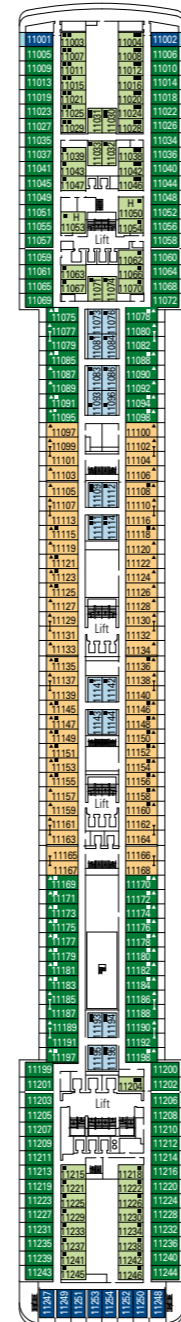

MSC Poesia

Use the deck plans to select your ideal cabin.
Choose the deck you wish then use the colours to identify the category of accommodation you desire.

Cabins 1275 | Guests 3223

Cabin Categories and Experiences.

BELLA EXPERIENCE

- Interior
- Outside with Partial View
- Balcony

FANTASTICA EXPERIENCE

- Interior
- Ocean View
- Balcony
- Family Cabins*

AUREA EXPERIENCE

- Interior
- Balcony
- Suite

LEGEND

- ▲ Sofa bed
- ◆ Double sofa bed
- 3rd bed is a pullman bed
- 3rd and 4th beds are pullman beds
- ↔ Connecting Cabins
- H Cabins for guests with disabilities or reduced mobility
- Cabins with partial view
- Balcony with metal balustrade
- Balcony with half glass half metal balustrade

- * The ship offers many family cabins which are the combination of 2 connected cabins. Please contact your travel agent for all the available options.
- All cabins have one double bed convertible to two single beds except in cabins for guests with disabilities or reduced mobility (H), this does not apply to cabins 15025.
- 3rd bed available in all categories except for Balcony Bella.
- 4th bed available in all categories except for Balcony Bella and Suite Aurea.

DECK 15
ALFIERI

DECK 14
PASCOLI

DECK 12
LEOPARDI

DECK 11
D'ANNUNZIO

DECK 10
CARDUCCI

DECK 9
UNGARETTI

DECK 8
TASSO

DECK 5
PETRARCA