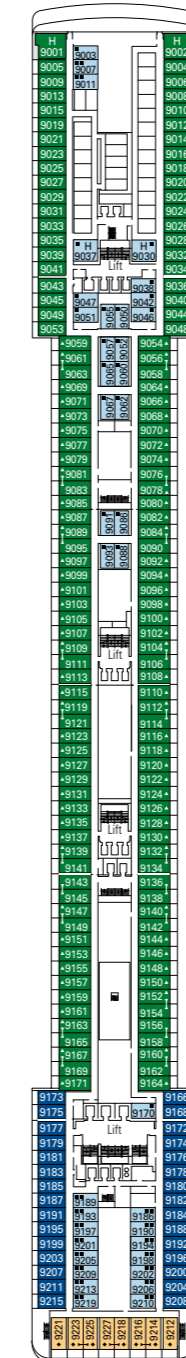

MSC Poesia

Use the deck plans to select your ideal cabin.
Choose the deck you wish then use the colours to identify the category of accommodation you desire.

Cabins 1275 | Guests 3223

Cabin Categories and Experiences.

BELLA EXPERIENCE

- Interior
- Outside with Partial View
- Balcony

FANTASTICA EXPERIENCE

- Interior
- Ocean View
- Balcony
- Family Cabins*

AUREA EXPERIENCE

- Interior
- Balcony
- Suite

LEGEND

- ▲ Sofa bed
- ◆ Double sofa bed
- 3rd bed is a pullman bed
- 3rd and 4th beds are pullman beds
- ↔ Connecting Cabins
- H Cabins for guests with disabilities or reduced mobility
- Cabins with partial view
- Balcony with metal balustrade
- Balcony with half glass half metal balustrade

- * The ship offers many family cabins which are the combination of 2 connected cabins. Please contact your travel agent for all the available options.
- All cabins have one double bed convertible to two single beds except in cabins for guests with disabilities or reduced mobility (H), this does not apply to cabins 15025.
- 3rd bed available in all categories except for Balcony Bella.
- 4th bed available in all categories except for Balcony Bella and Suite Aurea.

DECK 15
ALFIERI

DECK 14
PASCOLI

DECK 12
LEOPARDI

DECK 11
D'ANNUNZIO

DECK 10
CARDUCCI

DECK 9
UNGARETTI

DECK 8
TASSO

DECK 5
PETRARCA