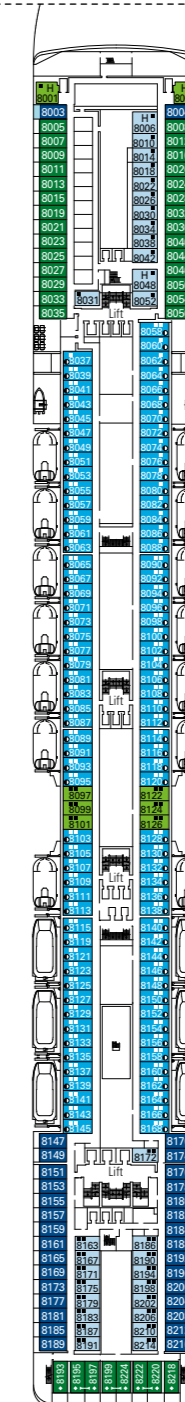

MSC Poesia

Use the deck plans to select your ideal cabin.
Choose the deck you wish then use the colours to identify the category of accommodation you desire.

Cabins 1275 | Guests 3223

Cabin Categories and Experiences.

BELLA EXPERIENCE

- Interior
- Outside with Partial View
- Balcony

FANTASTICA EXPERIENCE

- Interior
- Ocean View
- Balcony
- Family Cabins*

AUREA EXPERIENCE

- Interior
- Balcony
- Suite

LEGEND

- ▲ Sofa bed
- ◆ Double sofa bed
- 3rd bed is a pullman bed
- 3rd and 4th beds are pullman beds
- ↔ Connecting Cabins
- H Cabins for guests with disabilities or reduced mobility
- Cabins with partial view
- Balcony with metal balustrade
- Balcony with half glass half metal balustrade

- * The ship offers many family cabins which are the combination of 2 connected cabins. Please contact your travel agent for all the available options.
- All cabins have one double bed convertible to two single beds except in cabins for guests with disabilities or reduced mobility (H), this does not apply to cabins 15025.
- 3rd bed available in all categories except for Balcony Bella.
- 4th bed available in all categories except for Balcony Bella and Suite Aurea.

DECK 15
ALFIERI

DECK 14
PASCOLI

DECK 12
LEOPARDI

DECK 11
D'ANNUNZIO

DECK 10
CARDUCCI

DECK 9
UNGARETTI

DECK 8
TASSO

DECK 5
PETRARCA