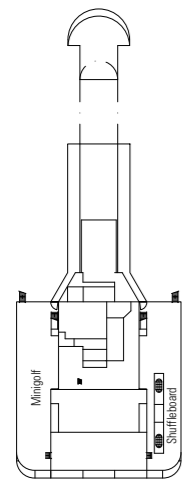

DECK 15
ALFIERI