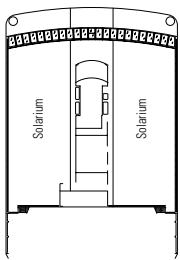

DECK PLAN & ACCOMMODATION

- Sport Deck 16
- Alfieri Deck 15
- Pascoli Deck 14
- Foscolo Deck 13
- Leopardi Deck 12
- D'Annunzio Deck 11
- Carducci Deck 10
- Ungaretti Deck 9
- Tasso Deck 8
- Manzoni Deck 7
- Dante Deck 6
- Petrarca Deck 5
- Boccaccio Deck 4

DECK 16
SPORT