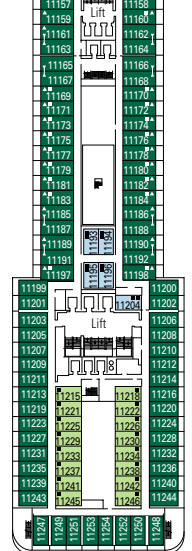

DECK 11
D'ANNUNZIO