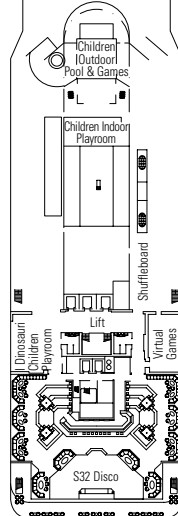

The Mediterranean way of life

MSC POESIA

TECHNICAL SHEET

DECK PLAN & ACCOMMODATION

- Sport Deck 16
- Alfieri Deck 15
- Pascoli Deck 14
- Foscolo Deck 13
- Leopardi Deck 12
- D'Annunzio Deck 11
- Carducci Deck 10
- Ungaretti Deck 9
- Tasso Deck 8
- Manzoni Deck 7
- Dante Deck 6
- Petrarca Deck 5
- Boccaccio Deck 4

DECK 16
SPORT

DECK 15
ALFIERI

DECK 14
PASCOLI

DECK 13
FOSCOLO

DECK 12
LEOPARDI

DECK 11
D'ANNUNZIO

CABINS CATEGORIES

Inside > Bella	Inside > Fantastica	Balcony > Aurea
Ocean View > Bella*	Ocean View > Fantastica	Suite > Aurea
Balcony > Bella	Balcony > Fantastica	

* Certain cabins have restricted views.

LEGEND

- ◆ Sofa bed
- ◆ Double sofa bed
- 3rd bed is a bunk bed
- 3rd and 4th beds are bunks
- ↔ Connecting cabins
- H Cabin for guests with disabilities or reduced mobility