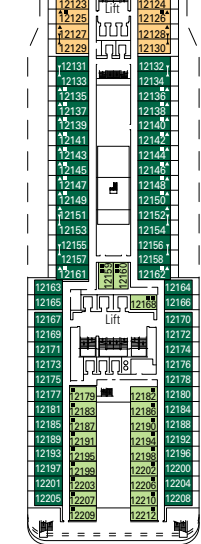

DECK 12
LEOPARDI