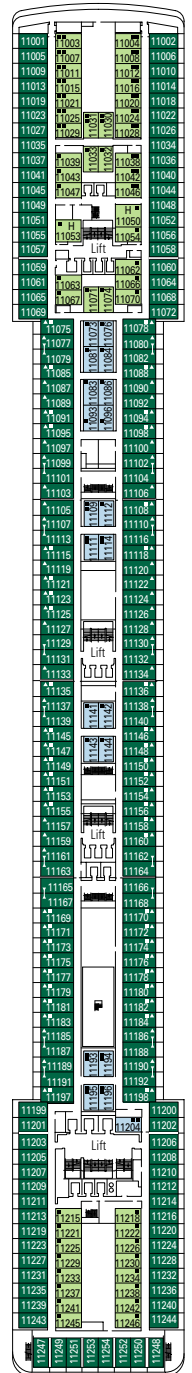

DECK 11
D'ANNUNZIO