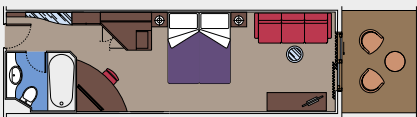

POOLS	Seats	Use	Surface (m ²)	Deck
CAYO LEVANTADO		Pool area	1.300	13 Foscolo
CORAL BAY		Pool area	1.600	13 Foscolo

CABIN TYPES

18 Aurea Suites

Balcony suites (≈31 m²)
 Double bed can be converted into two single beds.
 Air conditioning, spacious wardrobe, bathroom with bathtub, interactive TV, telephone, Wi-Fi internet connection (for a fee), mini bar, safe deposit box.

This kind of accommodation is available only with the experience Aurea.

806 Balcony

Balcony cabins (from ≈17 to ≈23 m²)
 Double bed can be converted into two single beds.
 Air conditioning, bathroom with shower, interactive TV, telephone, Wi-Fi internet connection (for a fee), mini bar, safe deposit box.