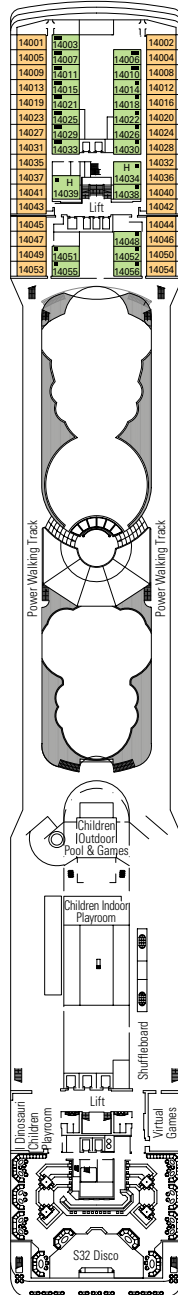

DECK 14
PASCOLI