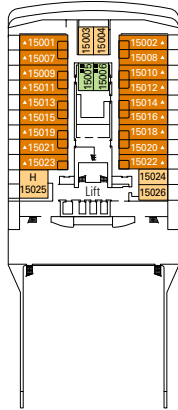

The Mediterranean way of life

MSC POESIA

TECHNICAL SHEET

DECK PLAN & ACCOMMODATION

- Sport Deck 16
- Alfieri Deck 15
- Pascoli Deck 14
- Foscolo Deck 13
- Leopardi Deck 12
- D'Annunzio Deck 11
- Carducci Deck 10
- Ungaretti Deck 9
- Tasso Deck 8
- Manzoni Deck 7
- Dante Deck 6
- Petrarca Deck 5
- Boccaccio Deck 4

DECK 16
SPORT

DECK 15
ALFIERI

DECK 14
PASCOLI

DECK 13
FOSCOLO

DECK 12
LEOPARDI

DECK 11
D'ANNUNZIO

CABINS CATEGORIES

Inside > Bella	Inside > Fantastica	Balcony > Aurea
Ocean View > Bella*	Ocean View > Fantastica	Suite > Aurea
Balcony > Bella	Balcony > Fantastica	

Data and descriptions are subject to change and will be verified at the time of booking.

COMMON SERVICES

THE ZEBRA BAR

L'OBELISCO

LE RENDEZ-VOUS

TECHNICAL CHARACTERISTICS OF THE SHIP

GROSS TONNAGE	92.627 tons
LENGTH	293,80 m
BEAM	32,20 m
HEIGHT	59,64 m
DECKS	16, incl. 13 for guests
LIFTS	13
VOLTAGE (in cabin)	110/220 volts
MAXIMUM SPEED	23 knots
STABILIZERS	Stabilized with 2 fins
NUMBER OF PASSENGERS	2.550 (on double basis)
NUMBER OF CABINS	1.275, incl. 17 for guests with disabilities or reduced mobility
CREW MEMBERS	About 1.039
POOLS	3, incl. 1 for children; 4 whirlpool baths
ENVIRONMENTAL TECHNOLOGY	Energy Saving and Monitoring System

FACILITIES FOR GUESTS WITH DISABILITIES OR REDUCED MOBILITY

Cabin door width	83 cm
Bathroom door width	91,50 cm
Size of cabin (floor space)	From ≈ 17 to ≈ 40 m ²
Size of bathroom	4 m ²
Is there a fold-down seat in the shower?	Yes
Height of seat from the floor	45 cm
Does the WC seat have grab rails?	Yes
Are wheelchairs available on board?	In limited numbers *
Are all decks/public areas accessible?	Yes
Are all lifeboats wheelchair-accessible?	No **
Do the lifts have deck indicators?	Visual, Audio & Braille
Can severely visually impaired/blind guests be catered for on the cruise?	Only with full-time carer