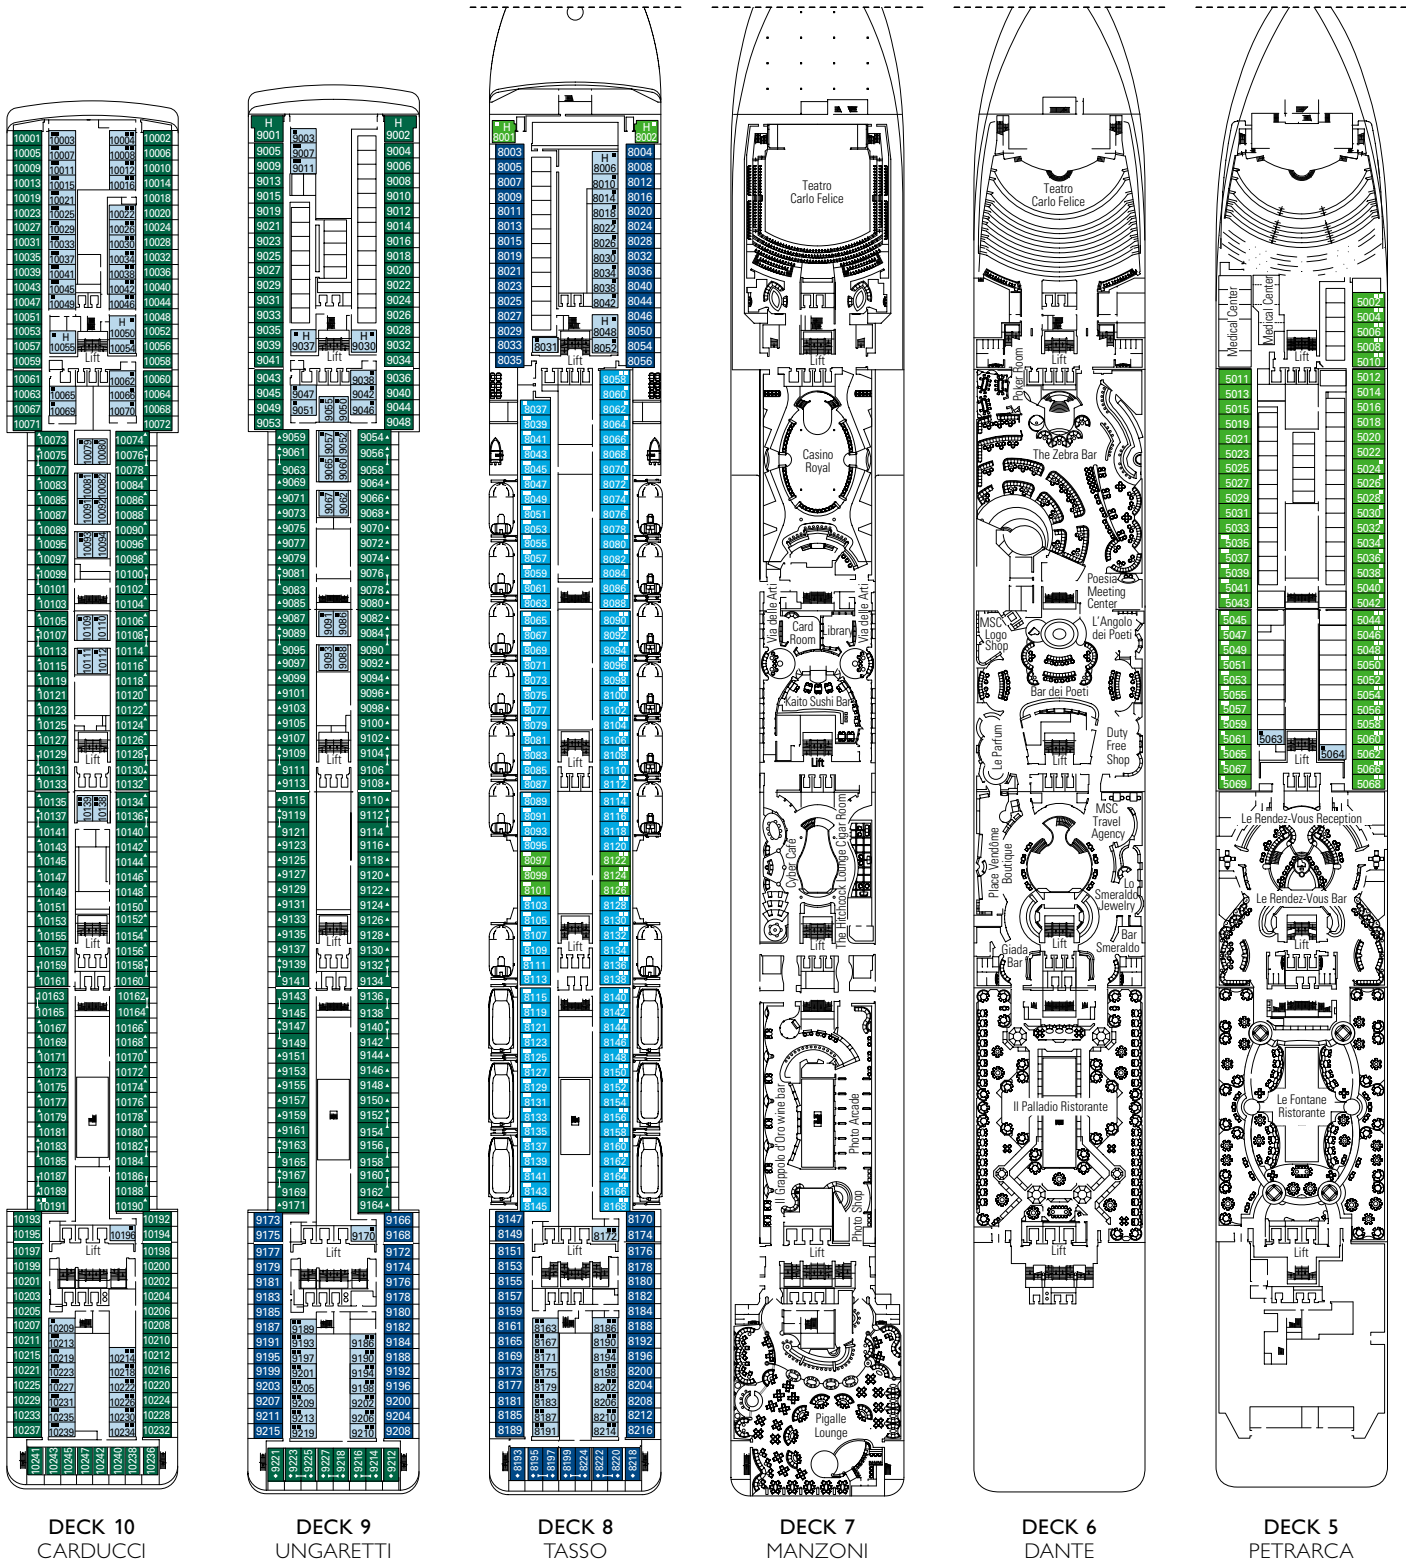

Data and descriptions are subject to change and will be verified at the time of booking.

COMMON SERVICES

THE ZEBRA BAR

L'OBELISCO

LE RENDEZ-VOUS

TECHNICAL CHARACTERISTICS OF THE SHIP

GROSS TONNAGE	92.627 tons
LENGTH	293,80 m
BEAM	32,20 m
HEIGHT	59,64 m
DECKS	16, incl. 13 for guests
LIFTS	13
VOLTAGE (in cabin)	110/220 volts
MAXIMUM SPEED	23 knots
STABILIZERS	Stabilized with 2 fins
NUMBER OF PASSENGERS	2.550 (on double basis)
NUMBER OF CABINS	1.275, incl. 17 for guests with disabilities or reduced mobility
CREW MEMBERS	About 1.039
POOLS	3, incl. 1 for children; 4 whirlpool baths
ENVIRONMENTAL TECHNOLOGY	Energy Saving and Monitoring System