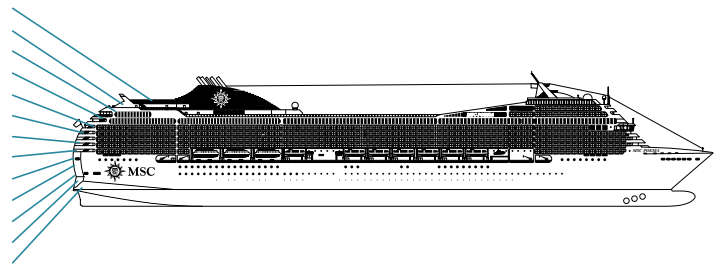

The Mediterranean way of life

MSC POESIA

TECHNICAL SHEET

DECK PLAN & ACCOMMODATION

- Sport Deck 16
- Alfieri Deck 15
- Pascoli Deck 14
- Foscolo Deck 13
- Leopardi Deck 12
- D'Annunzio Deck 11
- Carducci Deck 10
- Ungaretti Deck 9
- Tasso Deck 8
- Manzoni Deck 7
- Dante Deck 6
- Petrarca Deck 5
- Boccaccio Deck 4

Data and descriptions are subject to change and will be verified at the time of booking.

COMMON SERVICES

THE ZEBRA BAR

L'OBELISCO

LE RENDEZ-VOUS

TECHNICAL CHARACTERISTICS OF THE SHIP

GROSS TONNAGE	92.627 tons
LENGTH	293,80 m
BEAM	32,20 m
HEIGHT	59,64 m
DECKS	16, incl. 13 for guests
LIFTS	13
VOLTAGE (in cabin)	110/220 volts
MAXIMUM SPEED	23 knots
STABILIZERS	Stabilized with 2 fins
NUMBER OF PASSENGERS	2.550 (on double basis)
NUMBER OF CABINS	1.275, incl. 17 for guests with disabilities or reduced mobility
CREW MEMBERS	About 1.039
POOLS	3, incl. 1 for children; 4 whirlpool baths
ENVIRONMENTAL TECHNOLOGY	Energy Saving and Monitoring System