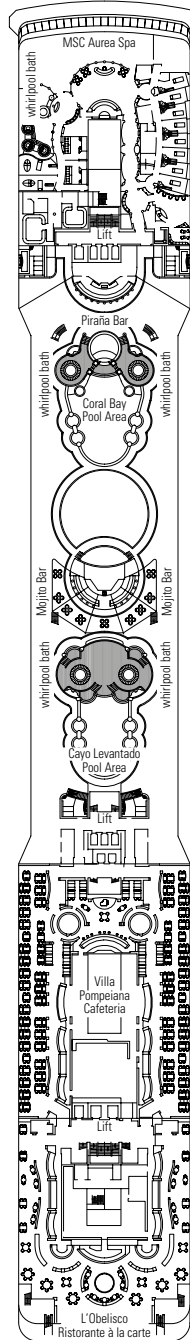

DECK 13
FOSCOLO