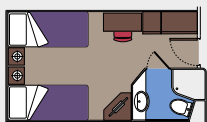

CABIN TYPES

18 Aurea Suites

Balcony suites (≈31 m²)
Double bed can be converted into two single beds.
Air conditioning, spacious wardrobe, bathroom with bathtub, interactive TV, telephone, Wi-Fi internet connection (for a fee), mini bar, safe deposit box.

This kind of accommodation is available only with the experience Aurea.

806 Balcony

Balcony cabins (from ≈17 to ≈23 m²)
Double bed can be converted into two single beds.
Air conditioning, bathroom with shower, interactive TV, telephone, Wi-Fi internet connection (for a fee), mini bar, safe deposit box.

This kind of accommodation is available with the experiences Bella, Fantastica and Aurea.

171 Ocean View

Cabins with porthole (≈16 m²)
Double bed can be converted into two single beds.
Air conditioning, bathroom with shower, interactive TV, telephone, Wi-Fi internet connection (for a fee), mini bar, safe deposit box.

This kind of accommodation is available only with the experiences Bella and Fantastica.

263 Inside

Inside cabins (≈13 m²)
Double bed can be converted into two single beds.
Air conditioning, bathroom with shower, interactive TV, telephone, Wi-Fi internet connection (for a fee), mini bar, safe deposit box.

This kind of accommodation is available only with the experiences Bella and Fantastica.

17 Cabins for guests with disabilities or reduced mobility

3 Balcony Cabins (from ≈33 to ≈39 m²), 2 Ocean View (≈17 m²), 12 Inside (≈20 m²)
Single beds can be converted into a double bed only in cabin 15025.
Air conditioning, bathroom with shower, interactive TV, telephone, Wi-Fi internet connection (for a fee), mini bar, safe deposit box.