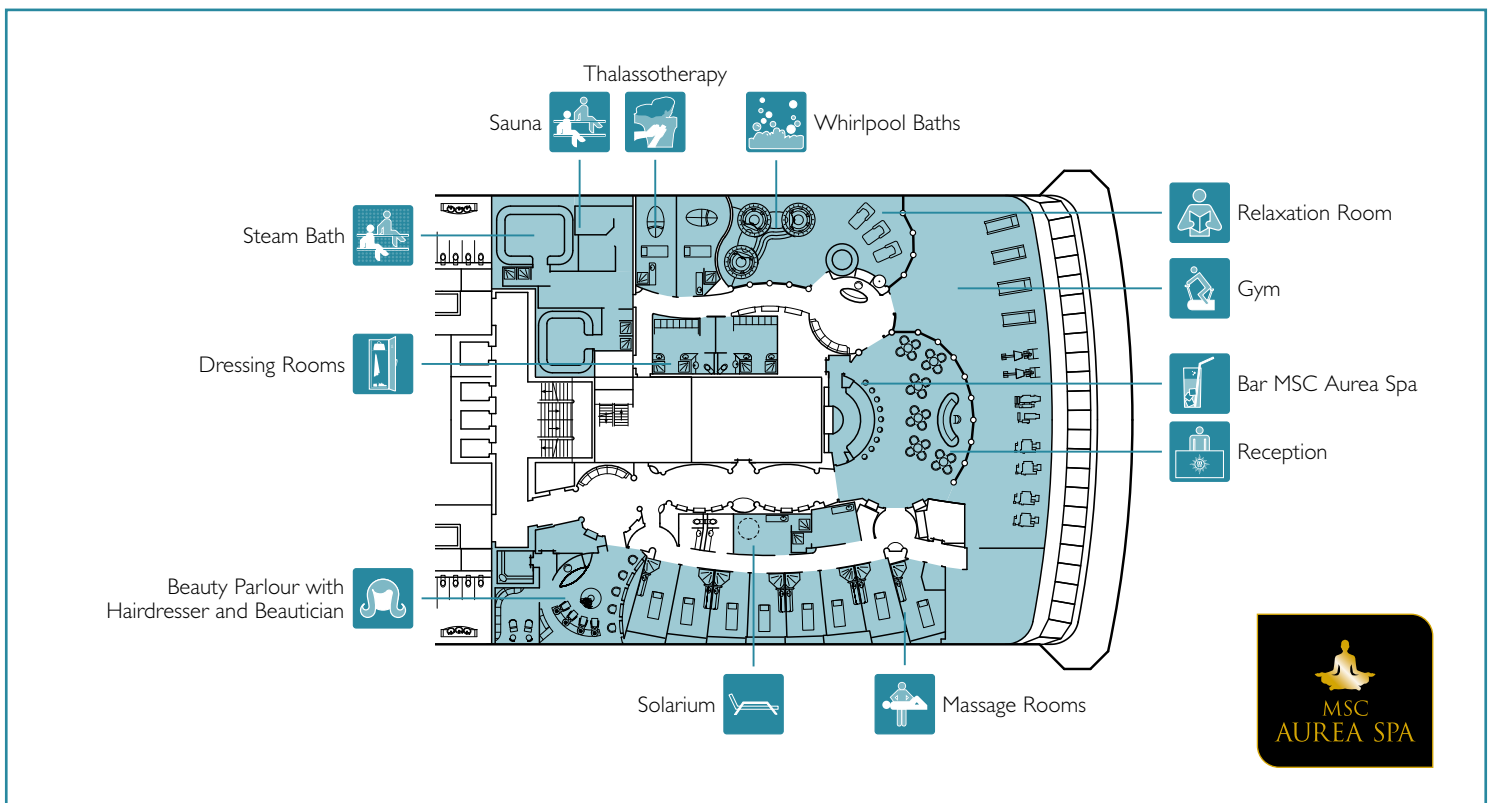

*Depending on the itineraries and subject to applicable legislation.

SPA & SPORTS

MSC AUREA SPA

SPORT DECK

SPA & RELAX	Seats	Use	Surface (m ²)	Deck
MSC AUREA SPA		Beauty farm, beauty parlour, fitness centre, bar	1.160	13 Foscolo
SOLARIUM		Solarium	800	16 Sport

POOLS	Seats	Use	Surface (m ²)	Deck
CAYO LEVANTADO		Pool area	1.300	13 Foscolo
CORAL BAY		Pool area	1.600	13 Foscolo

CABIN TYPES

18 Aurea Suites

Balcony suites (≈31 m²)
 Double bed can be converted into two single beds.
 Air conditioning, spacious wardrobe, bathroom with bathtub, interactive TV, telephone, Wi-Fi internet connection (for a fee), mini bar, safe deposit box.

This kind of accommodation is available only with the experience Aurea.

806 Balcony

Balcony cabins (from ≈17 to ≈23 m²)
 Double bed can be converted into two single beds.
 Air conditioning, bathroom with shower, interactive TV, telephone, Wi-Fi internet connection (for a fee), mini bar, safe deposit box.