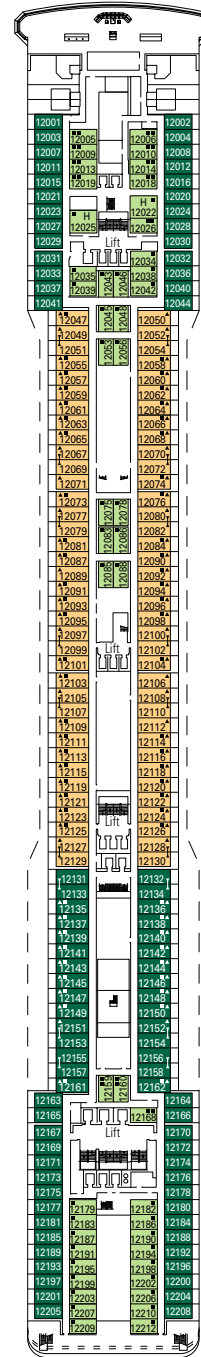

DECK 12
LEOPARDI