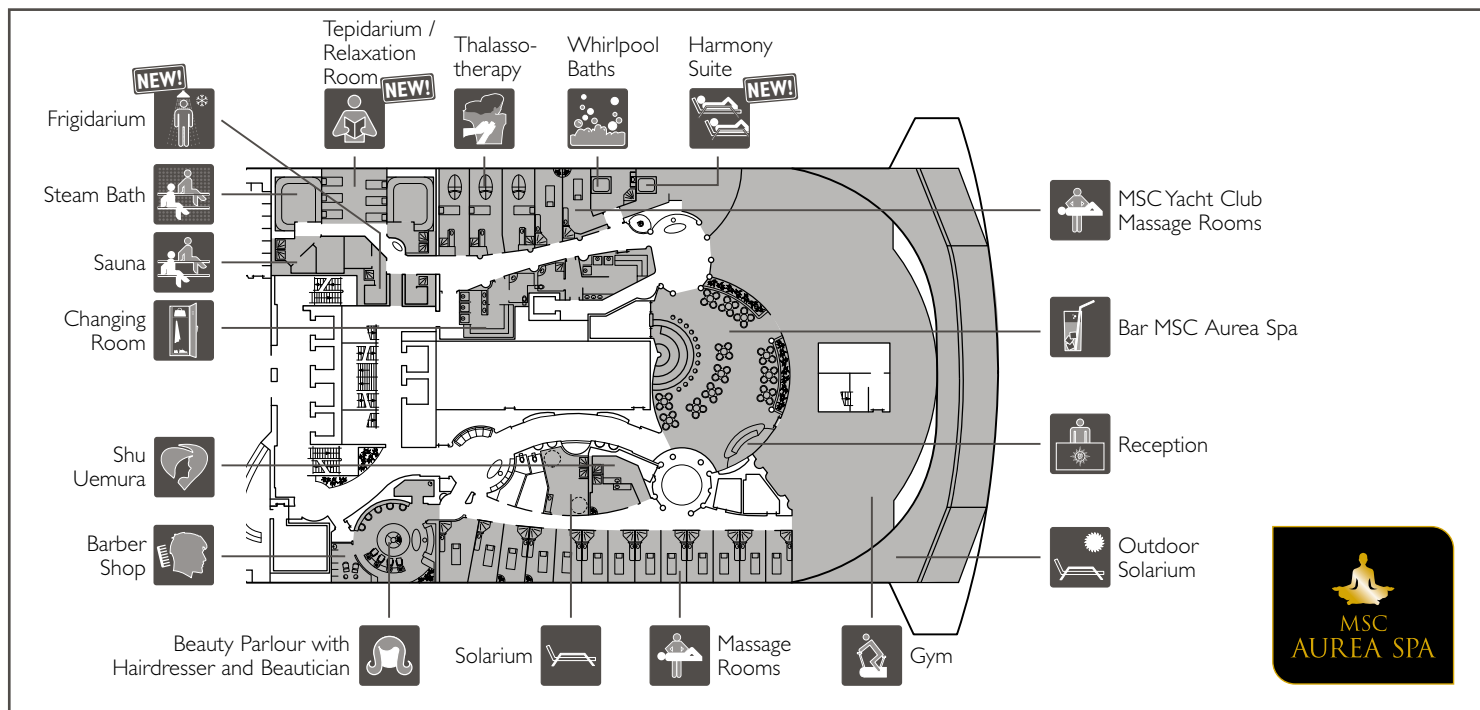

SPA & RELAX	Seats	Use	Surface (m ²)	Deck
BREZZA MARINA		Solarium, whirlpool baths	442	16 Acquamarina
MSC AUREA SPA	48 (reception)	Beauty farm, beauty parlour, barber shop, fitness centre, bar	1.700	14 Smeraldo
TOP 18 EXCLUSIVE SOLARIUM		Solarium, whirlpool bath - children not allowed	845	18 Topazio

CABIN TYPES

2 Royal Suites

Royal suites (≈52 m²)
 Double bed can be converted into two single beds.
 Air conditioning, walk-in wardrobe, bathroom with bathtub, interactive TV, telephone, Wi-Fi internet connection (for a fee), mini bar, safe deposit box.

This kind of accommodation is available only with the experience MSC Yacht Club.

3 Executive & Family Suites

Executive & Family suites with panoramic sealed window (from 45 to ≈53 m²)
 Double bed can be converted into two single beds.
 Air conditioning, walk-in wardrobe, bathroom with bathtub, interactive TV, telephone, Wi-Fi internet connection (for a fee), mini bar, safe deposit box.