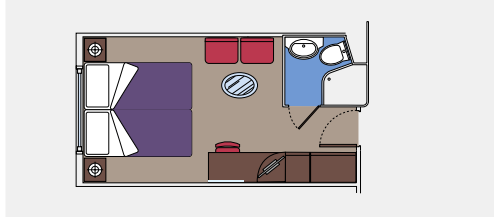

CABIN TYPES

2 Royal Suites

Royal suites (≈52 m²)
 Double bed can be converted into two single beds.
 Air conditioning, walk-in wardrobe, bathroom with bathtub, interactive TV, telephone, Wi-Fi internet connection (for a fee), mini bar, safe deposit box.

This kind of accommodation is available only with the experience MSC Yacht Club.

1.106 Balcony

Balcony cabins (from 17 to 26 m²)
 Double bed can be converted into two single beds.
 Air conditioning, spacious wardrobe, bathroom with shower or bathtub, interactive TV, telephone, Wi-Fi internet connection (for a fee), mini bar, safe deposit box.

This kind of accommodation is available with the experiences Bella, Fantastica and Aurea.

113 Ocean View

Cabins with porthole (from 12 to ≈20 m²)
 Double bed can be converted into two single beds.
 Air conditioning, bathroom with shower; interactive TV, telephone, Wi-Fi internet connection (for a fee), mini bar, safe deposit box.

This kind of accommodation is available only with the experiences Bella and Fantastica.

392 Inside

Inside cabins (from ≈13 to 16 m²)
 Double bed can be converted into two single beds.
 Air conditioning, bathroom with shower; interactive TV, telephone, Wi-Fi internet connection (for a fee), mini bar, safe deposit box.