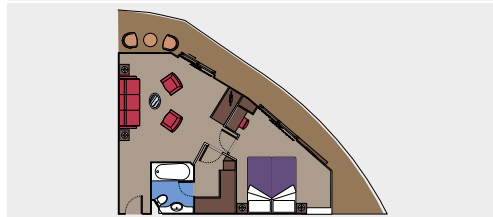

CABIN TYPES

2 Royal Suites

Royal suites (≈52 m²)
 Double bed can be converted into two single beds.
 Air conditioning, walk-in wardrobe, bathroom with bathtub, interactive TV, telephone, Wi-Fi internet connection (for a fee), mini bar, safe deposit box.

This kind of accommodation is available only with the experience MSC Yacht Club.

3 Executive & Family Suites

Executive & Family suites with panoramic sealed window (from 45 to ≈53 m²)
 Double bed can be converted into two single beds.
 Air conditioning, walk-in wardrobe, bathroom with bathtub, interactive TV, telephone, Wi-Fi internet connection (for a fee), mini bar, safe deposit box.