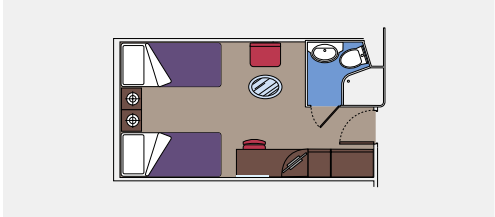

Inside cabins (from ≈13 to 16 m²)
Double bed can be converted into two single beds.
Air conditioning, bathroom with shower; interactive TV, telephone, Wi-Fi internet connection (for a fee), mini bar, safe deposit box.

This kind of accommodation is available only with the experiences Bella and Fantastica.