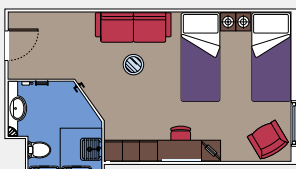

FACILITIES FOR GUESTS WITH DISABILITIES OR REDUCED MOBILITY

Cabin door width	88,5 cm (81,5 cm YC1 Deluxe Suite)
Bathroom door width	90 cm
Size of cabin (floor space)	≈24 to ≈39 m²
Size of bathroom	3,5 m²
Is there a fold-down seat in the shower?	Yes
Height of seat from the floor	44 cm
Does the WC seat have grab rails?	Yes
Are wheelchairs available on board?	In limited numbers *
Are all decks/public areas accessible?	Yes
Are all lifeboats wheelchair-accessible?	No **
Do the lifts have deck indicators?	Visual, Audio & Braille
Can severely visually impaired/blind guests be catered for on the cruise?	Only with full-time carer

* Only for embarkation, disembarkation and emergencies.

** In the event of an emergency, dedicated personnel will help guests with disabilities or reduced mobility to board lifeboats.