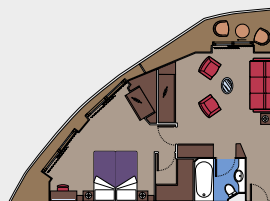

2 Suites for guests with disabilities or reduced mobility

Deluxe suites (≈39 m²)

Double bed can be converted into two single beds.

Air conditioning, spacious wardrobe, bathroom with shower, interactive TV, telephone, Wi-Fi internet connection (for a fee), mini bar, safe deposit box.

This kind of accommodation is available only with the experience MSC Yacht Club.

28 Aurea Suites

Aurea suites with balcony or panoramic window (from ≈21 to 47 m²)

Double bed can be converted into two single beds.

Air conditioning, walk-in wardrobe, bathroom with bathtub, interactive TV, telephone, Wi-Fi internet connection (for a fee), mini bar, safe deposit box.

This kind of accommodation is available only with the experience Aurea.

43 Cabins for guests with disabilities or reduced mobility

28 Balcony (from ≈32 to 42 m²), 2 Ocean View (≈29 m²), 13 Inside (≈24 m²)

Double bed can be converted into two single beds.

Air conditioning, spacious wardrobe, bathroom with shower, interactive TV, telephone, Wi-Fi internet connection (for a fee), mini bar, safe deposit box.

This kind of accommodation is available in Balcony and Inside cabins (with Bella or Fantastica experiences) and in Ocean View cabins (with Bella experience only).

FACILITIES FOR GUESTS WITH DISABILITIES OR REDUCED MOBILITY