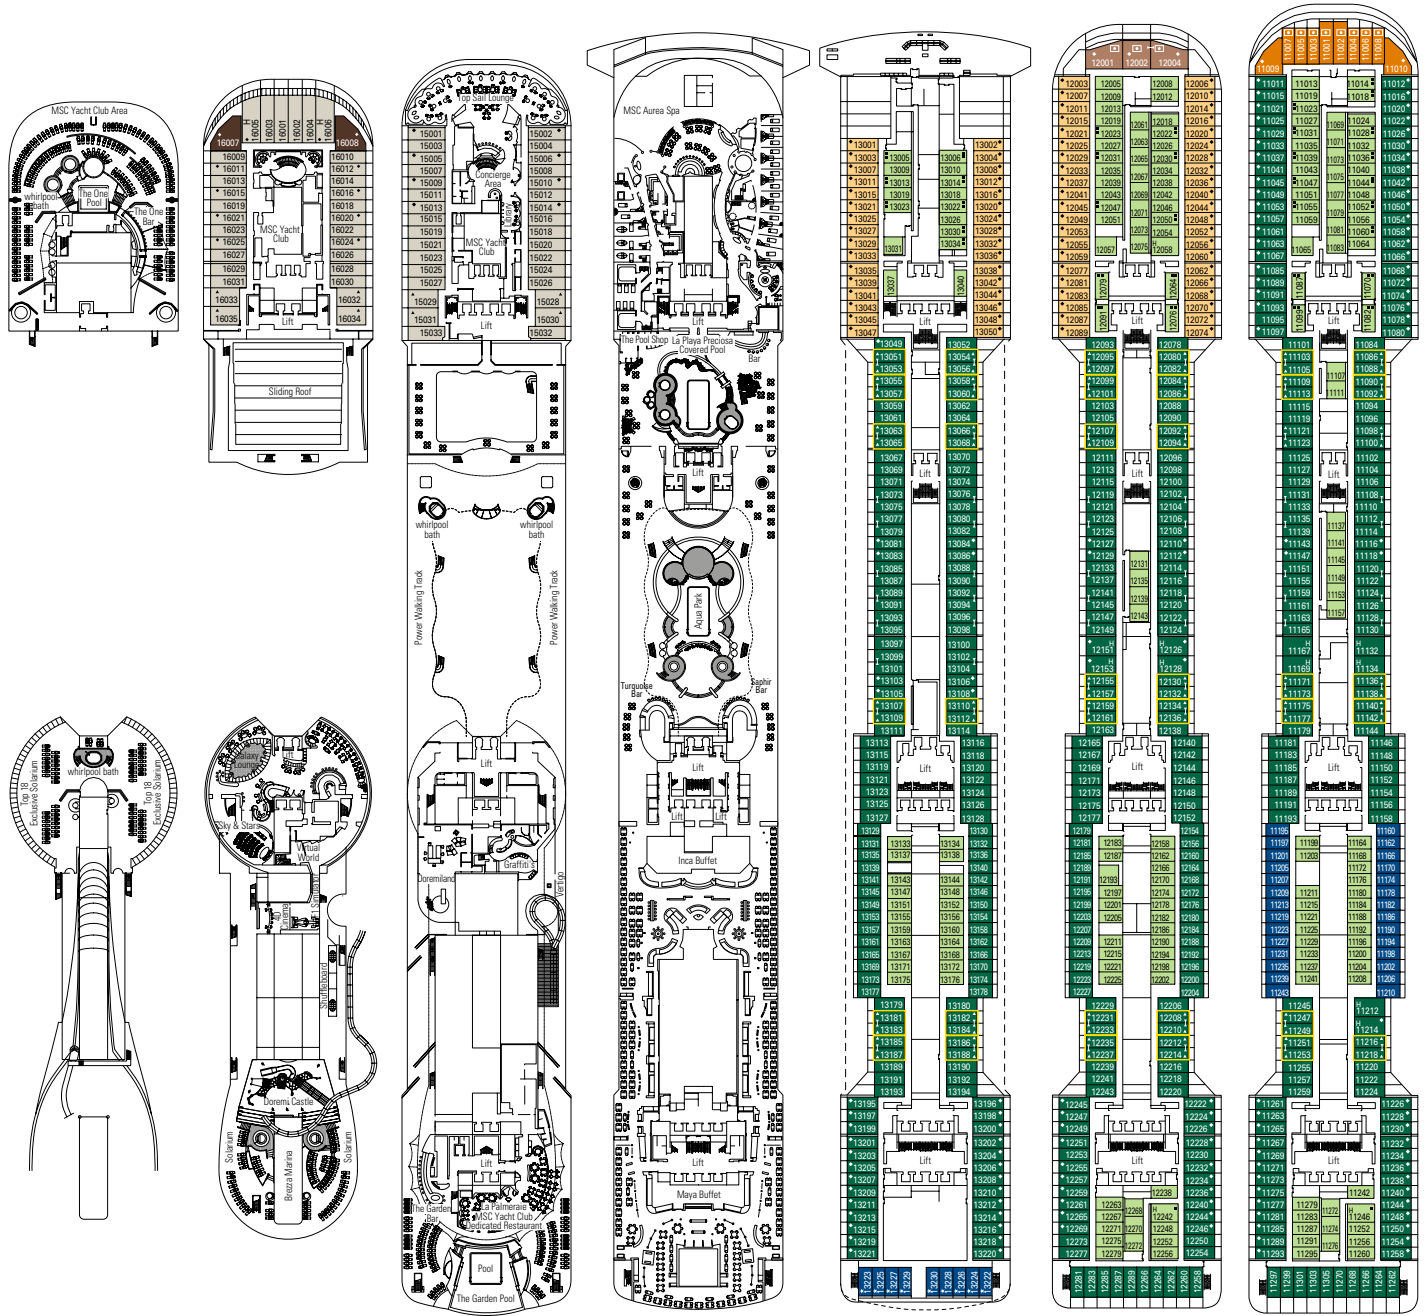

The Mediterranean way of life

MSC PREZIOSA

TECHNICAL SHEET

DECK PLAN & ACCOMMODATION

- Topazio Deck 18
- Acquamarina Deck 16
- Cristallo Deck 15
- Smeraldo Deck 14
- Ametista Deck 13
- Opale Deck 12
- Giada Deck 11
- Tormalina Deck 10
- Agata Deck 9
- Onice Deck 8
- Rubino Deck 7
- Diamante Deck 6
- Corallo Deck 5
- Ambra Deck 4