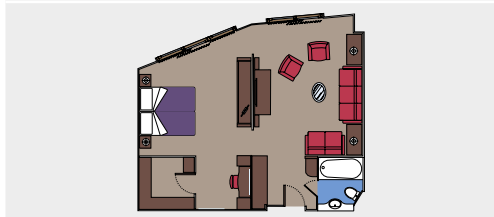

CABIN TYPES

2 Royal Suites

Royal suites (≈52 m²)
 Double bed can be converted into two single beds.
 Air conditioning, walk-in wardrobe, bathroom with bathtub, interactive TV, telephone, Wi-Fi internet connection (for a fee), mini bar, safe deposit box.

This kind of accommodation is available only with the experience MSC Yacht Club.

3 Executive & Family Suites

Executive & Family suites with panoramic sealed window (from 45 to ≈53 m²)
 Double bed can be converted into two single beds.
 Air conditioning, walk-in wardrobe, bathroom with bathtub, interactive TV, telephone, Wi-Fi internet connection (for a fee), mini bar, safe deposit box.

This kind of accommodation is available only with the experience MSC Yacht Club.

62 Deluxe Suites

Deluxe suites (from ≈26 to ≈32 m²)
 Double bed can be converted into two single beds.
 Air conditioning, walk-in wardrobe, bathroom with bathtub, interactive TV, telephone, Wi-Fi internet connection (for a fee), mini bar, safe deposit box.

This kind of accommodation is available only with the experience MSC Yacht Club.

1.106 Balcony

Balcony cabins (from 17 to 26 m²)
 Double bed can be converted into two single beds.
 Air conditioning, spacious wardrobe, bathroom with shower or bathtub, interactive TV, telephone, Wi-Fi internet connection (for a fee), mini bar, safe deposit box.