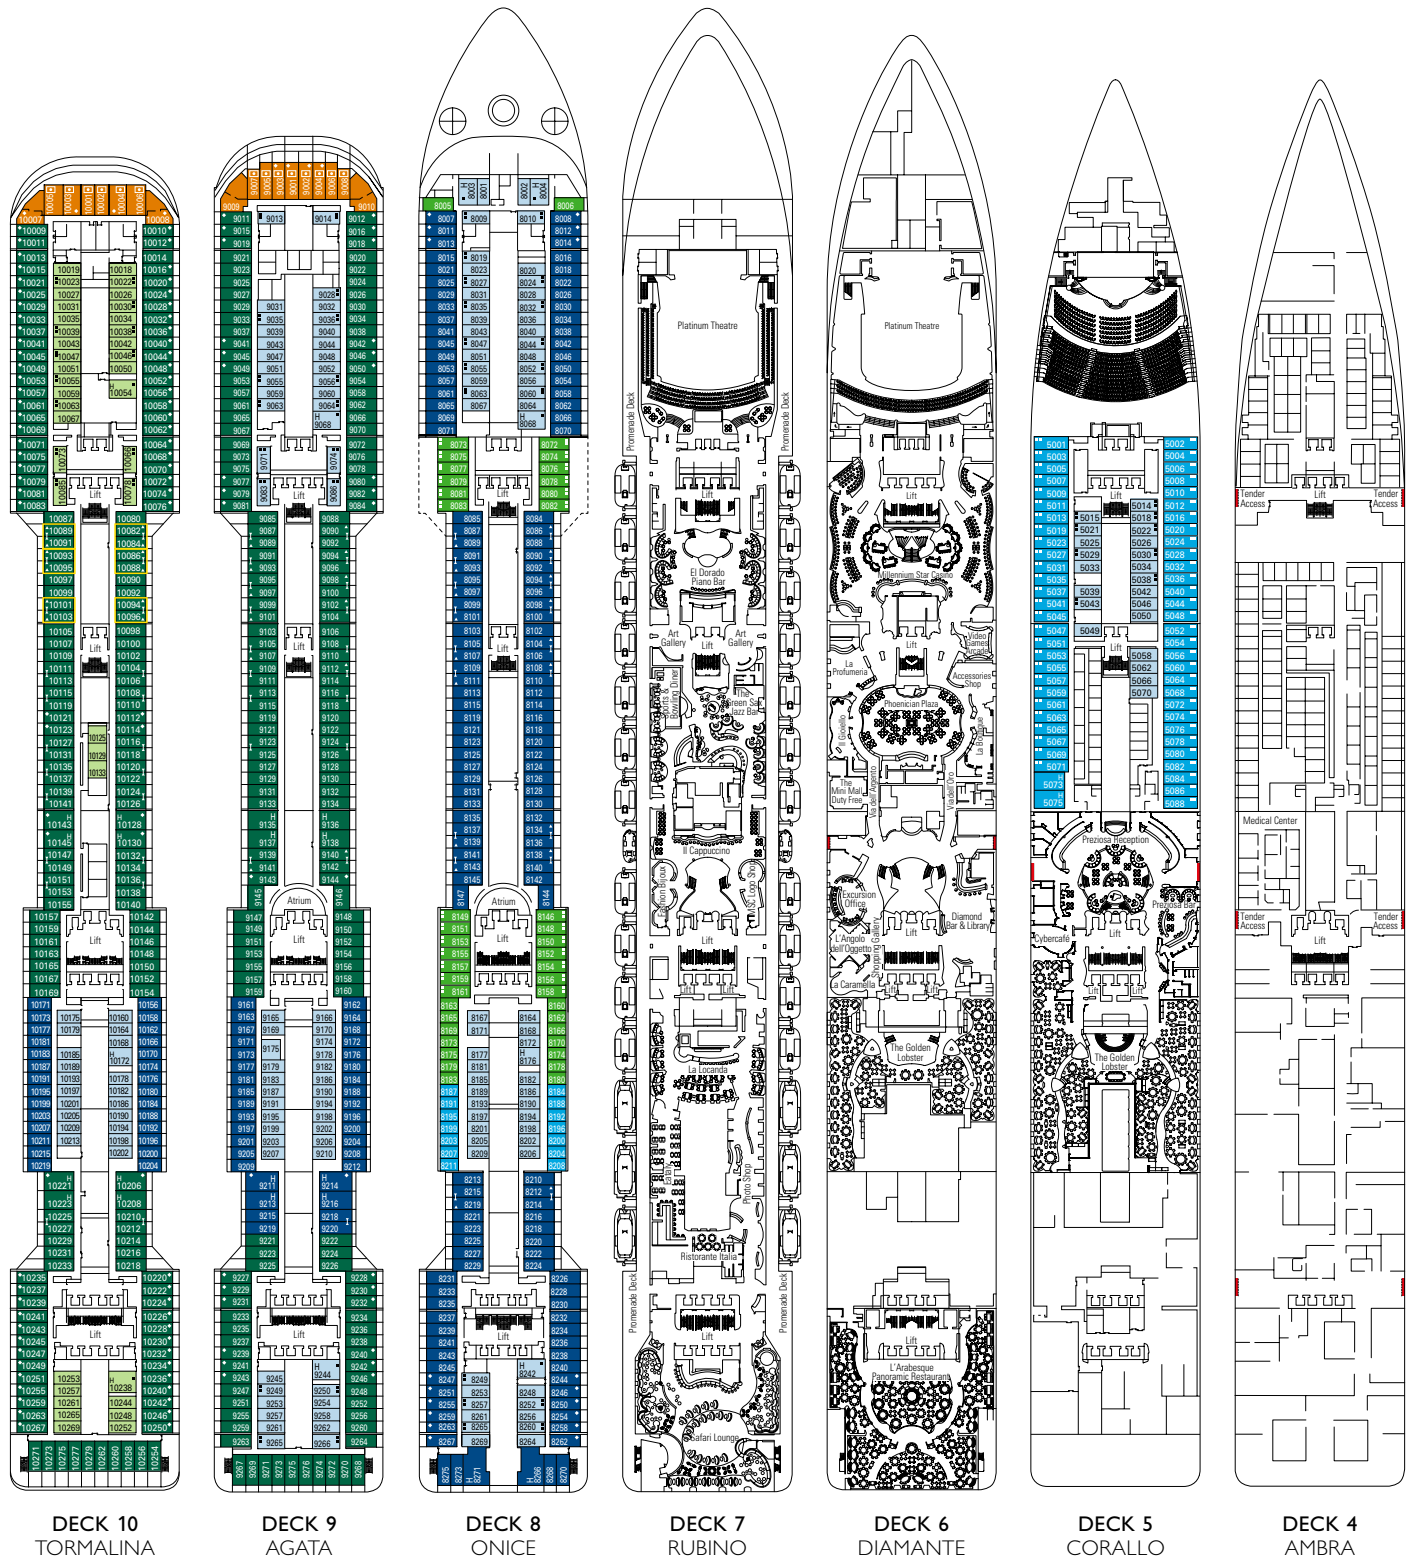

Inside > Bella	Inside > Fantastica	Balcony > Aurea	Deluxe Suite > MSCYacht Club
Ocean View > Bella	Ocean View > Fantastica	Suite > Aurea	Executive & Family > MSCYacht Club
Balcony > Bella*	Balcony > Fantastica		Royal Suite > MSCYacht Club

Data and descriptions are subject to change and will be verified at the time of booking.

COMMON SERVICES

GALAXY LOUNGE

THE GOLDEN LOBSTER

PREZIOSA RECEPTION

TECHNICAL CHARACTERISTICS OF THE SHIP

GROSS TONNAGE	139.072 tons
LENGTH / BEAM / HEIGHT	333,30 m / 37,92 m post panamax / 67,69 m
SURFACE AREA	450.000 m ² , incl. 27.000 m ² public area
DECKS	18, incl. 14 for guests
LIFTS	26, incl. 17 for guests (2 panoramics and 1 for the MSC Yacht Club)
VOLTAGE (in cabin)	110/220 volts
MAXIMUM SPEED	24.21 knots
STABILIZERS	Stabilized with 2 fins
NUMBER OF PASSENGERS	3.502 (on double basis)
NUMBER OF CABINS	1.751, incl. 45 for guests with disabilities or reduced mobility
CREW MEMBERS	About 1.388
POOLS	4, incl. 1 with sliding roof and 1 for the MSC Yacht Club; 12 whirlpool baths
ENVIRONMENTAL TECHNOLOGY	AWT-Advanced Water Treatment, Energy Saving & Monitoring System