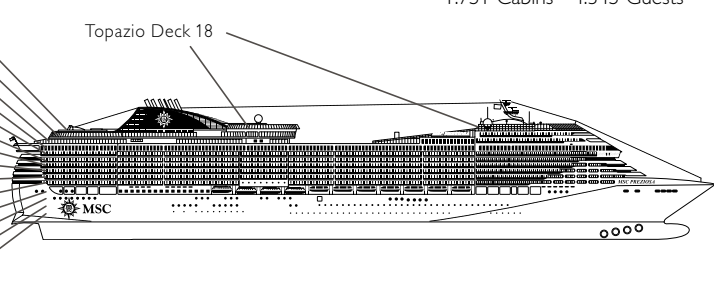

The Mediterranean way of life

MSC PREZIOSA

TECHNICAL SHEET

DECK PLAN & ACCOMMODATION

- Topazio Deck 18
- Acquamarina Deck 16
- Cristallo Deck 15
- Smeraldo Deck 14
- Ametista Deck 13
- Opale Deck 12
- Giada Deck 11
- Tormalina Deck 10
- Agata Deck 9
- Onice Deck 8
- Rubino Deck 7
- Diamante Deck 6
- Corallo Deck 5
- Ambra Deck 4

DECK 18
TOPAZIO

DECK 16
ACQUAMARINA

DECK 15
CRISTALLO

DECK 14
SMERALDO

DECK 13
AMETISTA

DECK 12
OPALE

DECK 11
GIADA

CABINS CATEGORIES