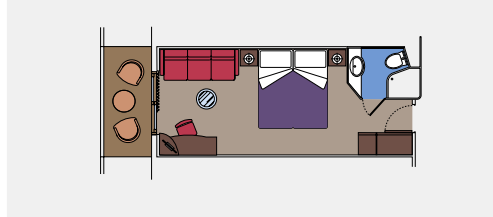

CABIN TYPES

2 Royal Suites

Royal suites (≈52 m²)
 Double bed can be converted into two single beds.
 Air conditioning, walk-in wardrobe, bathroom with bathtub, interactive TV, telephone, Wi-Fi internet connection (for a fee), mini bar, safe deposit box.

This kind of accommodation is available only with the experience MSC Yacht Club.

62 Deluxe Suites

Deluxe suites (from ≈26 to ≈32 m²)
 Double bed can be converted into two single beds.
 Air conditioning, walk-in wardrobe, bathroom with bathtub, interactive TV, telephone, Wi-Fi internet connection (for a fee), mini bar, safe deposit box.

This kind of accommodation is available only with the experience MSC Yacht Club.

1.106 Balcony

Balcony cabins (from 17 to 26 m²)
 Double bed can be converted into two single beds.
 Air conditioning, spacious wardrobe, bathroom with shower or bathtub, interactive TV, telephone, Wi-Fi internet connection (for a fee), mini bar, safe deposit box.

This kind of accommodation is available with the experiences Bella, Fantastica and Aurea.

113 Ocean View

Cabins with porthole (from 12 to ≈20 m²)
 Double bed can be converted into two single beds.
 Air conditioning, bathroom with shower; interactive TV, telephone, Wi-Fi internet connection (for a fee), mini bar, safe deposit box.