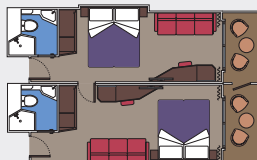

28 Suites with private whirlpool bath

Suites (≈28 m²)
Double bed can be converted into two single beds.
Air conditioning, balcony with private whirlpool bath, large wardrobe, bathroom with bathtub, interactive TV, telephone, Wi-Fi internet connection (for a fee), mini bar, safe deposit box.

This kind of accommodation is available only with the experience Aurea.

12 Grand Suites / 2 Wellness Grand Suites

Suites with balcony (from ≈32 to ≈49 m²)
Double bed can be converted into two single beds.
Air conditioning, large wardrobe, bathroom with bathtub, interactive TV, telephone, Wi-Fi internet connection (for a fee), mini bar, safe deposit box.
In addition to the above, the Wellness Grand Suites are equipped with Technogym Kinesis.

This kind of accommodation is available only with the experiences Wellness and Aurea.

411 Interior

Interior cabins (from ≈14 to 28 m²)
Double bed can be converted into two single beds.
Air conditioning, bathroom with shower, interactive TV, telephone, Wi-Fi internet connection (for a fee), mini bar, safe deposit box.

This kind of accommodation is available only with the experiences Bella, Fantastica and Wellness.

111 Cabins for Families*

Capable of accommodating up to 10 people in comfort, our Cabins for Families are created combining two or three Balcony connecting cabins, each with its own bathroom.
*Cabins for families are already included in the total number of cabins therefore they are not to be counted in addition.

This kind of accommodation is available only with the experience Fantastica.