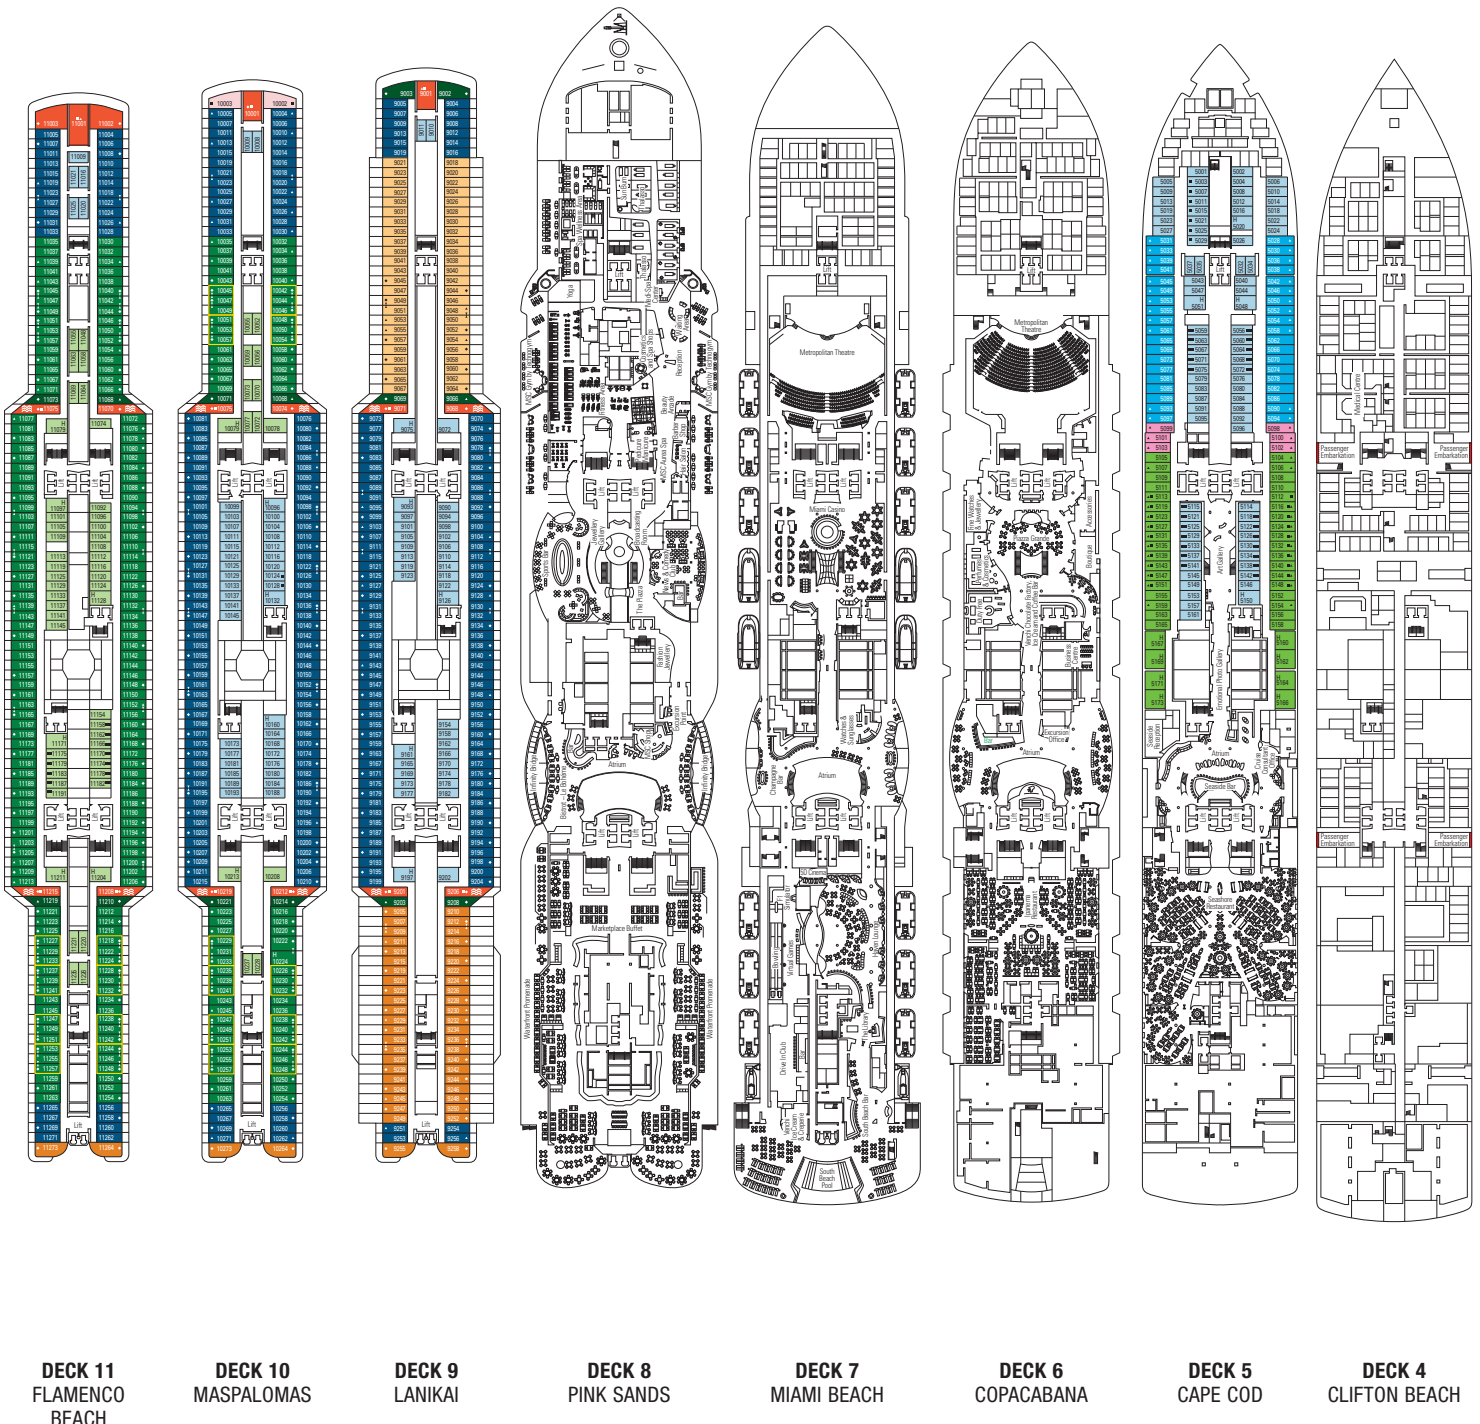

CABINS CATEGORIES

Interior › Bella	Interior › Fantastica	Interior › Wellness	Balcony › Aurea	Interior Suite › MSC Yacht Club
Ocean View › Bella	Ocean View › Fantastica	Ocean View › Wellness	Suite › Aurea	Deluxe Suite › MSC Yacht Club
Balcony › Bella	Balcony › Fantastica	Balcony › Wellness	Grand Suite › Aurea	Royal Suite › MSC Yacht Club
	Cabins for Families › Fantastica	Grand Suite › Wellness	Suite with whirlpool bath › Aurea	
	Suite › Fantastica			

- 3rd bed available in all categories
- 4th bed available in all categories

All cabins have one double bed convertible to two single beds

LEGEND

- ▲ Sofa bed
- Double sofa bed
- 3rd bed is a bunk bed
- 3rd and 4th beds are bunks
- ↔ Connecting cabins
- H Cabin for guests with disabilities or reduced mobility
- ⊞ Whirlpool bath

Data and descriptions are subject to change and will be verified at the time of booking.