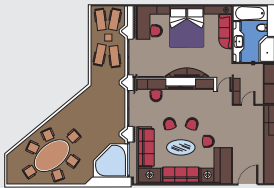

Royal suites (≈62 m²)

Double bed can be converted into two single beds.

Air conditioning, balcony with private whirlpool bath, spacious wardrobe, bathroom with tub and shower, interactive TV, bar setup, refrigerator, espresso machine, telephone, wifi-internet connection (for a fee), safe.

This kind of accommodation is available only with the experience MSC Yacht Club.