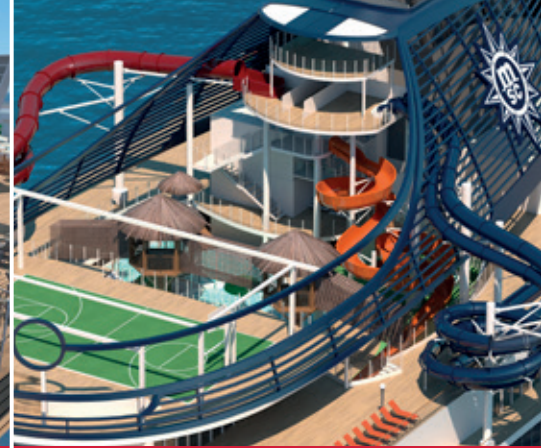

FOREST AQUAVENTURE AND ADVENTURE PARK

ENTERTAINMENT FOR CHILDREN & TEENS	Seats	Use	Surface (m²)	Deck
CINEMA 5D	8	Cinema 5D	64	7 Miami Beach
BABY CLUB CHICCO		Dedicated area for babies by CHICCO (under 3 years)	80	18 Playa Paraiso
MINI CLUB LEGO		LEGO play area (3-6 years)	100	18 Playa Paraiso
JUNIORS CLUB LEGO		LEGO play area (7-11 years)	70	18 Playa Paraiso
YOUNG CLUB		Dedicated area for Young (12-14 years)	56	18 Playa Paraiso
TEEN CLUB		Children playroom (15-17 years)	28	18 Playa Paraiso
DOREMI STUDIO	100	Kids and families cinema theatre	130	18 Playa Paraiso
F1 SIMULATOR		Formula 1 virtual simulator		7 Miami Beach
VIRTUAL GAMES ARCADE & BOWLING		Virtual games arcade and bowling	73	7 Miami Beach
ADVENTURE TRAIL		Hanging bridge		20 Sun Deck
FOREST AQUAVENTURE AND ADVENTURE PARK		Aquapark with waterplay area		18 Playa Paraiso / 19 Biarritz
TIBETAN BRIDGE		Suspended bridge		19 Biarritz

SPA & RELAX	Seats	Use	Surface (m²)	Deck
MSC AUREA SPA	20	Beauty farm, Hair Salon, Cosmetics and Spa Shops	2.410	8 Pink Sands
TOP 19 EXCLUSIVE SOLARIUM	250	Solarium, whirlpool bath; children not allowed	1.370	19 Biarritz

SPORT ACTIVITIES	Seats	Use	Surface (m²)	Deck
BOWLING		Full size bowling alley	100	7 Miami Beach
MSC GYM BY TECHNOGYM®		Fitness centre	870	8 Pink Sands
MSC SPORTS ARENA	100	Tennis, five-a-side football, volley, basketball	450	20 Sun Deck

POOLS	Seats	Use	Surface (m²)	Deck
SOUTH BEACH POOL	168	Lower Pool	1.045	7 Miami Beach
PANORAMA POOL	550	Pool deck	2.555	16 Siesta Beach
JUNGLE POOL	240	Pool with sliding roof	1.500	18 Playa Paraiso
FOREST AQUAVENTURE AND ADVENTURE PARK		Aquapark with waterplay area	970	18 Playa Paraiso / 19 Biarritz