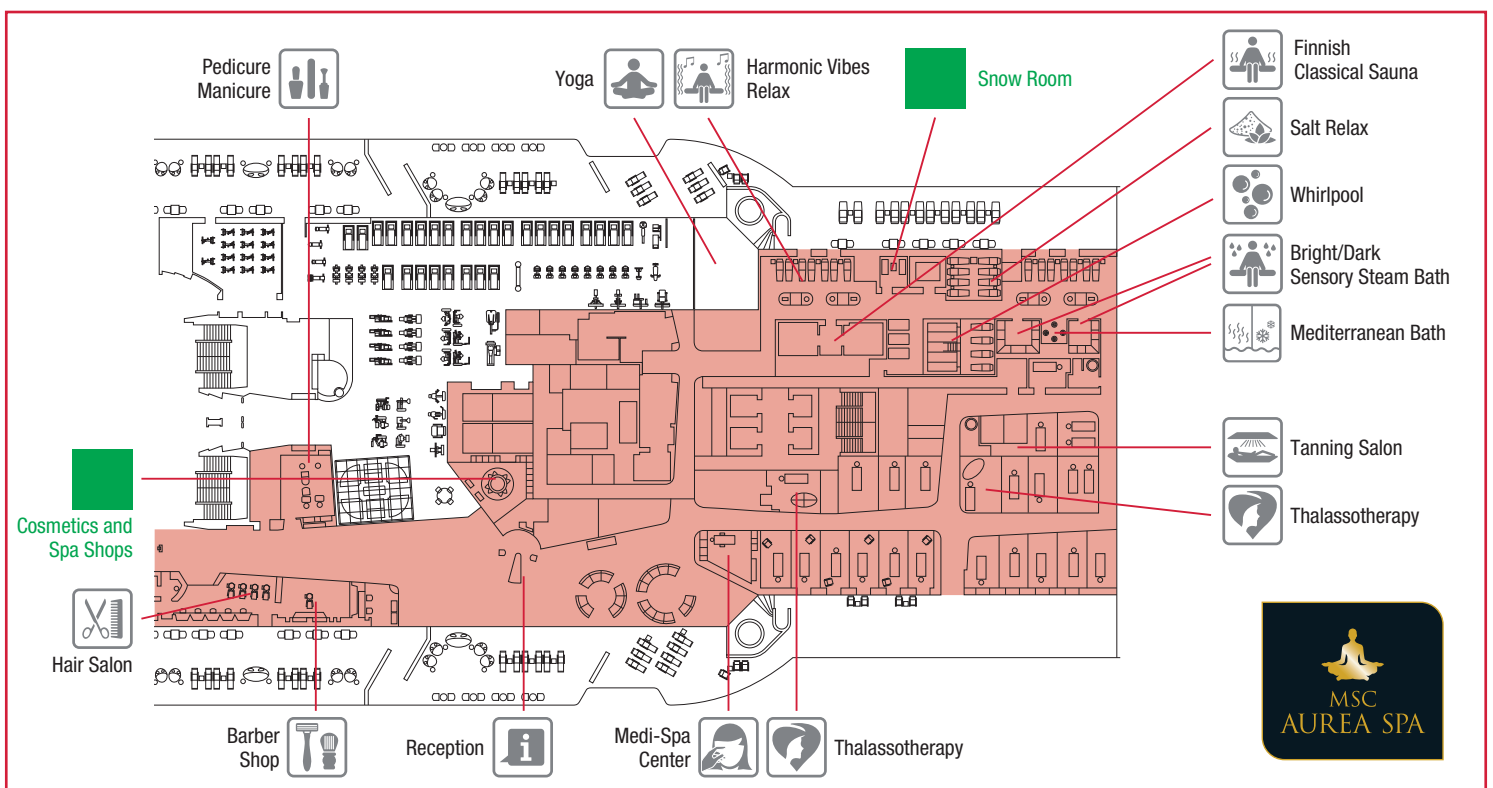

ENTERTAINMENT, SPA & SPORTS

ENTERTAINMENT FOR CHILDREN & TEENS	Seats	Use	Surface (m²)	Deck
CINEMA 5D	8	Cinema 5D	64	7 Miami Beach
BABY CLUB CHICCO		Dedicated area for babies by CHICCO (under 3 years)	80	18 Playa Paraiso
MINI CLUB LEGO		LEGO play area (3-6 years)	100	18 Playa Paraiso
JUNIORS CLUB LEGO		LEGO play area (7-11 years)	70	18 Playa Paraiso
YOUNG CLUB		Dedicated area for Young (12-14 years)	56	18 Playa Paraiso
TEEN CLUB		Children playroom (15-17 years)	28	18 Playa Paraiso
DOREMI STUDIO	100	Kids and families cinema theatre	130	18 Playa Paraiso
F1 SIMULATOR		Formula 1 virtual simulator		7 Miami Beach
VIRTUAL GAMES ARCADE & BOWLING		Virtual games arcade and bowling	73	7 Miami Beach
ADVENTURE TRAIL		Hanging bridge		20 Sun Deck
FOREST AQUAVENTURE AND ADVENTURE PARK		Aquapark with waterplay area		18 Playa Paraiso / 19 Biarritz
TIBETAN BRIDGE		Suspended bridge		19 Biarritz

SPA & RELAX	Seats	Use	Surface (m²)	Deck
MSC AUREA SPA	20	Beauty farm, Hair Salon, Cosmetics and Spa Shops	2.410	8 Pink Sands
TOP 19 EXCLUSIVE SOLARIUM	250	Solarium, whirlpool bath; children not allowed	1.370	19 Biarritz

SPORT ACTIVITIES	Seats	Use	Surface (m²)	Deck
BOWLING		Full size bowling alley	100	7 Miami Beach
MSC GYM BY TECHNOGYM®		Fitness centre	870	8 Pink Sands
MSC SPORTS ARENA	100	Tennis, five-a-side football, volley, basketball	450	20 Sun Deck

POOLS	Seats	Use	Surface (m²)	Deck
SOUTH BEACH POOL	168	Lower Pool	1.045	7 Miami Beach
PANORAMA POOL	550	Pool deck	2.555	16 Siesta Beach
JUNGLE POOL	240	Pool with sliding roof	1.500	18 Playa Paraiso
FOREST AQUAVENTURE AND ADVENTURE PARK		Aquapark with waterplay area	970	18 Playa Paraiso / 19 Biarritz