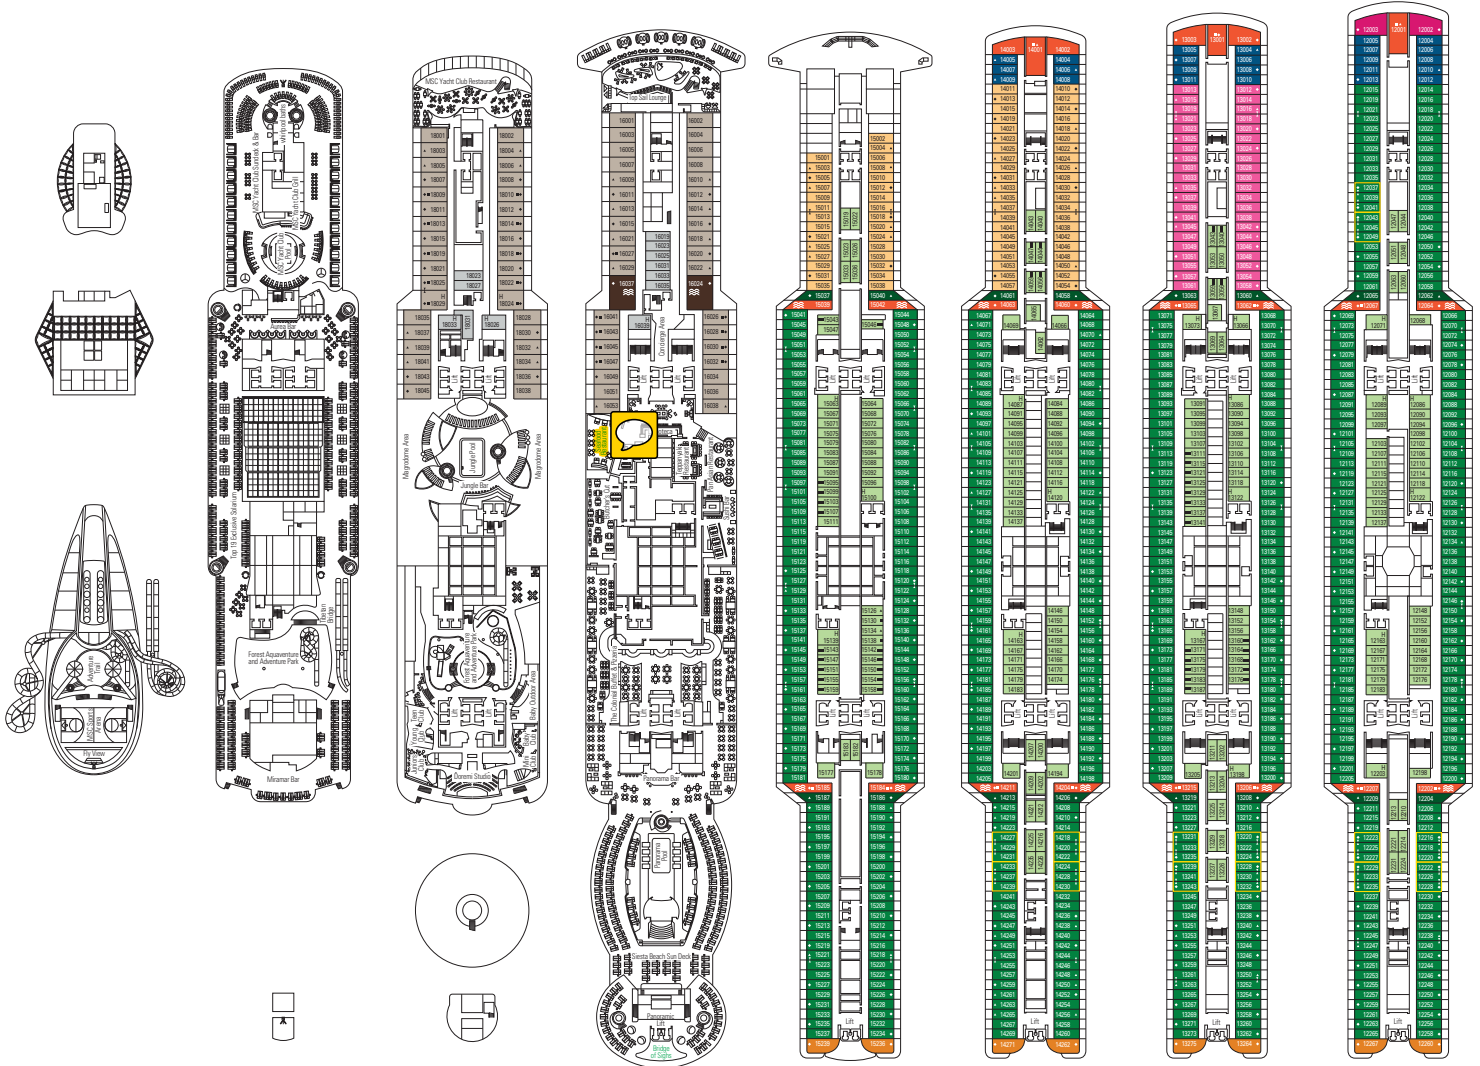

MSC SEASIDE | TECHNICAL SHEET

DECK PLAN & ACCOMMODATION

2.067 Cabins - 5.429 Guests

- Sun Deck 20
- Biarritz Deck 19
- Playa Paraiso Deck 18
- Siesta Beach Deck 16
- Venice Beach Deck 15
- Mondello Deck 14
- Ocean Cay Deck 13
- Las Salinas Deck 12
- Flamenco Beach Deck 11
- Maspalomas Deck 10
- Lanikai Deck 9
- Pink Sands Deck 8
- Miami Beach Deck 7
- Copacabana Deck 6
- Cape Cod Deck 5
- Clifton Beach Deck 4