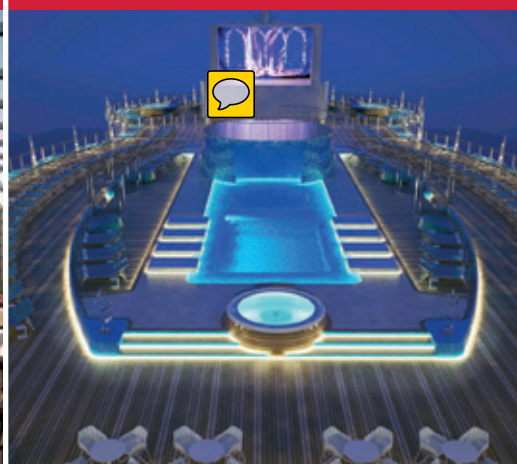

PANORAMA POOL