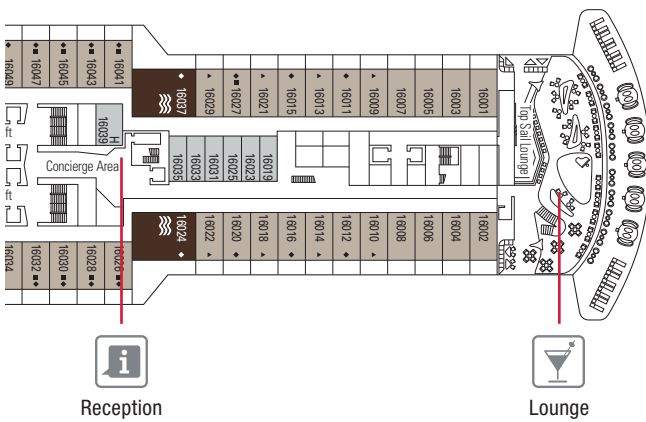

This kind of accommodation is available only with the experience MSC Yacht Club.

FACILITIES FOR GUESTS WITH DISABILITIES OR REDUCED MOBILITY

Cabin door width	90 cm
Bathroom door width	88 cm
Size of cabin (floor space)	14 to 33 m ²
Size of bathroom	4 m ²
Is there a fold-down seat in the shower?	Yes
Height of seat from the floor	44 cm
Does the WC seat have grab rails?	Yes
Are wheelchairs available on board?	In limited number on request *
Are all decks/public areas accessible?	Yes
Are all lifeboats wheelchair-accessible?	No **
Do the lifts have deck indicators?	Visual - Audio & Braille Braille on hand rails at stair landings, cabin doors, and directional signs
Can severely visually impaired/blind guests be catered for on the cruise?	Only with full-time carer

* Only for embarkation, disembarkation and emergencies.

** In the event of an emergency, dedicated personnel will help guests with disabilities or reduced mobility to board lifeboats.

MSC YACHT CLUB

MSC YACHT CLUB	Seats	Exclusive services	Surface (m²)	Deck
CONCIERGE AREA		Reception with 24-hour concierge service		16 Siesta Beach
MSC AUREA SPA	20	Priority lift access to MSC Aurea Spa, 2 dedicated massage rooms	2.410	8 Pink Sands
TOP SAIL LOUNGE	174	Panoramic lounge, indoor and outdoor bar	377	16 Siesta Beach
MSC YACHT CLUB RESTAURANT	128	Exclusive restaurant	630	18 Playa Paraiso
SUITES WITH BUTLER SERVICE	91	24-hour butler service		16 Siesta Beach 18 Playa Paraiso
MSC YACHT CLUB SUNDECK & BAR	112	Solarium and bar	1.600	19 Biarritz
MSC YACHT CLUB GRILL		Buffet and grill		
MSC YACHT CLUB POOL		Pool, 2 whirlpool baths		19 Biarritz

DECK 16
SIESTA BEACH

DECK 18
PLAYA PARAISO

The layout and furniture of MSC Seaside may differ from those shown.

AFT POOL