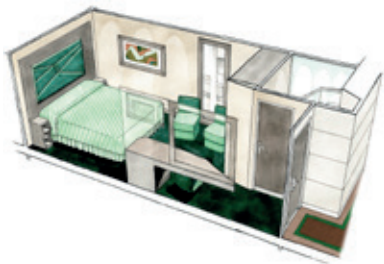

*including cabins for guests with disabilities or reduced mobility

2 Royal Suites

Royal suites (≈62 m²)

Double bed can be converted into two single beds.

Air conditioning, balcony with private whirlpool bath, spacious wardrobe, bathroom with tub and shower, interactive TV, bar setup, refrigerator, espresso machine, telephone, wifi-internet connection (for a fee), safe.

This kind of accommodation is available only with the experience MSC Yacht Club.

9 Interior Suites

Interior suites (≈21 m²)

Double bed can be converted into two single beds.

Air conditioning, spacious wardrobe, bathroom with shower, interactive TV, telephone, Wi-Fi internet connection (for a fee), mini bar, safe deposit box.

This kind of accommodation is available only with the experience Aurea.

12 Grand Suites / 2 Wellness Grand Suites

Suites with balcony (from ≈32 to ≈49 m²)
 Double bed can be converted into two single beds.
 Air conditioning, large wardrobe, bathroom with bathtub, interactive TV, telephone, Wi-Fi internet connection (for a fee), mini bar, safe deposit box.
 In addition to the above, the Wellness Grand Suites are equipped with Technogym Kinesis.

This kind of accommodation is available only with the experiences Wellness and Aurea.

411 Interior

Interior cabins (from ≈14 to 28 m²)
 Double bed can be converted into two single beds.
 Air conditioning, bathroom with shower, interactive TV, telephone, Wi-Fi internet connection (for a fee), mini bar, safe deposit box.