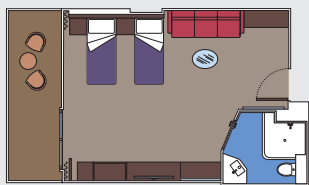

46 Cabins for guests with disabilities or reduced mobility

1 Balcony (25 m²), 8 Ocean View (26 m²), 37 Interior (from 14 to 21 m²)
Double bed can be converted into two single beds.

Air conditioning, spacious wardrobe, bathroom with shower, interactive TV, telephone, Wi-Fi internet connection (for a fee), mini bar, safe deposit box.

This kind of accommodation is available in Balcony and Interior cabins (with Bella or Fantastica experiences) and in Ocean View cabins (with Fantastica experience only).

3 Interior Suites for guests with disabilities or reduced mobility

Interior suites (≈21m²)

Double bed can be converted into two single beds.

This kind of accommodation is available only with the experience MSC Yacht Club.

FACILITIES FOR GUESTS WITH DISABILITIES OR REDUCED MOBILITY

Cabin door width	90 cm
Bathroom door width	88 cm
Size of cabin (floor space)	14 to 33 m²
Size of bathroom	4 m²
Is there a fold-down seat in the shower?	Yes
Height of seat from the floor	44 cm
Does the WC seat have grab rails?	Yes
Are wheelchairs available on board?	In limited number on request *
Are all decks/public areas accessible?	Yes
Are all lifeboats wheelchair-accessible?	No **
Do the lifts have deck indicators?	Visual - Audio & Braille Braille on hand rails at stair landings, cabin doors, and directional signs
Can severely visually impaired/blind guests be catered for on the cruise?	Only with full-time carer

* Only for embarkation, disembarkation and emergencies.

** In the event of an emergency, dedicated personnel will help guests with disabilities or reduced mobility to board lifeboats.