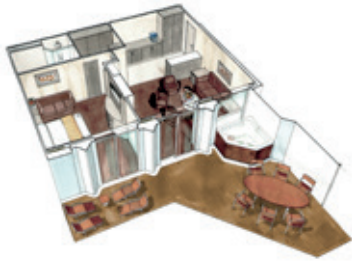

*including cabins for guests with disabilities or reduced mobility

2 Royal Suites

Royal suites (≈62 m²)

Double bed can be converted into two single beds.

Air conditioning, balcony with private whirlpool bath, spacious wardrobe, bathroom with tub and shower, interactive TV, bar setup, refrigerator, espresso machine, telephone, wifi-internet connection (for a fee), safe.

This kind of accommodation is available only with the experience MSC Yacht Club.

9 Interior Suites

Interior suites (≈21 m²)

Double bed can be converted into two single beds.

Air conditioning, spacious wardrobe, bathroom with shower, interactive TV, telephone, Wi-Fi internet connection (for a fee), mini bar, safe deposit box.