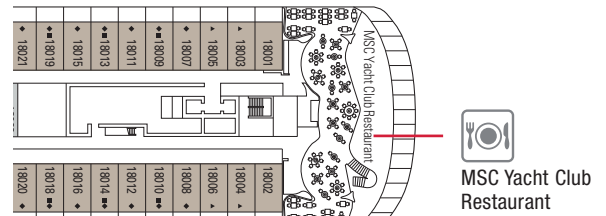

* Only for embarkation, disembarkation and emergencies.

** In the event of an emergency, dedicated personnel will help guests with disabilities or reduced mobility to board lifeboats.

MSC YACHT CLUB

MSC YACHT CLUB	Seats	Exclusive services	Surface (m²)	Deck
CONCIERGE AREA		Reception with 24-hour concierge service		16 Siesta Beach
MSC AUREA SPA	20	Priority lift access to MSC Aurea Spa, 2 dedicated massage rooms	2.410	8 Pink Sands
TOP SAIL LOUNGE	174	Panoramic lounge, indoor and outdoor bar	377	16 Siesta Beach
MSC YACHT CLUB RESTAURANT	128	Exclusive restaurant	630	18 Playa Paraiso
SUITES WITH BUTLER SERVICE	91	24-hour butler service		16 Siesta Beach 18 Playa Paraiso
MSC YACHT CLUB SUNDECK & BAR	112	Solarium and bar	1.600	19 Biarritz
MSC YACHT CLUB GRILL		Buffet and grill		
MSC YACHT CLUB POOL		Pool, 2 whirlpool baths		19 Biarritz

DECK 16
SIESTA BEACH

DECK 18
PLAYA PARAISO

The layout and furniture of MSC Seaside may differ from those shown.

AFT POOL