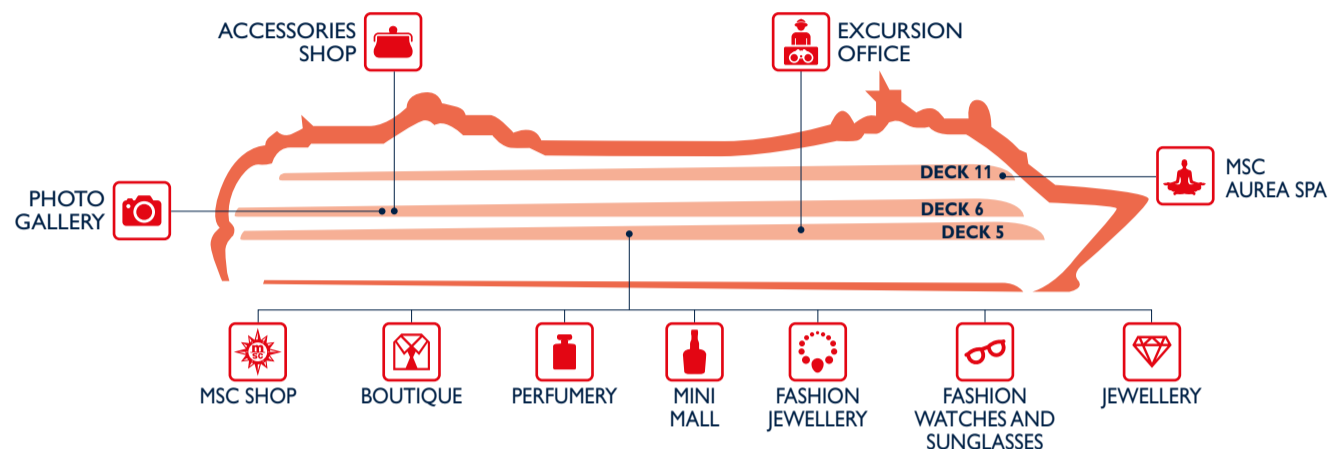

Muster stations are located on the external deck, in the vicinity of the areas indicated

EAT & DRINK

Restaurants	Deck
CAFFÈ DEL MARE (Cafeteria, Hamburger Paradise, Pizza & Pasta)	11
IL COVO	6
IL GALEONE	5
LA TERRAZZA BUFFET	11

Outdoor Bars	Deck
CAPRI BAR	11
GELATERIA ITALIANA	11
TOP 13 BAR	13
VITAMIN BAR	11

Bars	Deck
AMBASSADOR CIGAR ROOM	5
BUDDHA BAR	6
CAFÈ LE BAROQUE	6
MANHATTAN BAR	5
PASHA CLUB DISCO	12
SANREMO CASINO	6
SHELAGH'S HOUSE IRISH PUB	5
SINFONIA LOUNGE & LIBRARY	6

SHOPPING

Shops	Deck
ACCESSORIES SHOP	6
BOUQUETTE	5
EXCURSION OFFICE	5
FASHION JEWELLERY	5
FASHION WATCHES AND SUNGLASSES	5

Shops	Deck
JEWELLERY	5
MSC SHOP	5
MINI MALL	5
MSC AUREA SPA	11
PHOTO GALLERY	6
PERFUMERY	5

ENTERTAINMENT

Fun	Deck
BUDDHA BAR	6
GAMES ARCADE	6
LE PISCINE	11
MANHATTAN BAR	5
PASHA CLUB DISCO	12
SANREMO CASINO	6

Fun	Deck
SHUFFLEBOARD	13
SINFONIA@CAFÈ	5
SINFONIA LOUNGE & LIBRARY	6
TEATRO SAN CARLO	6