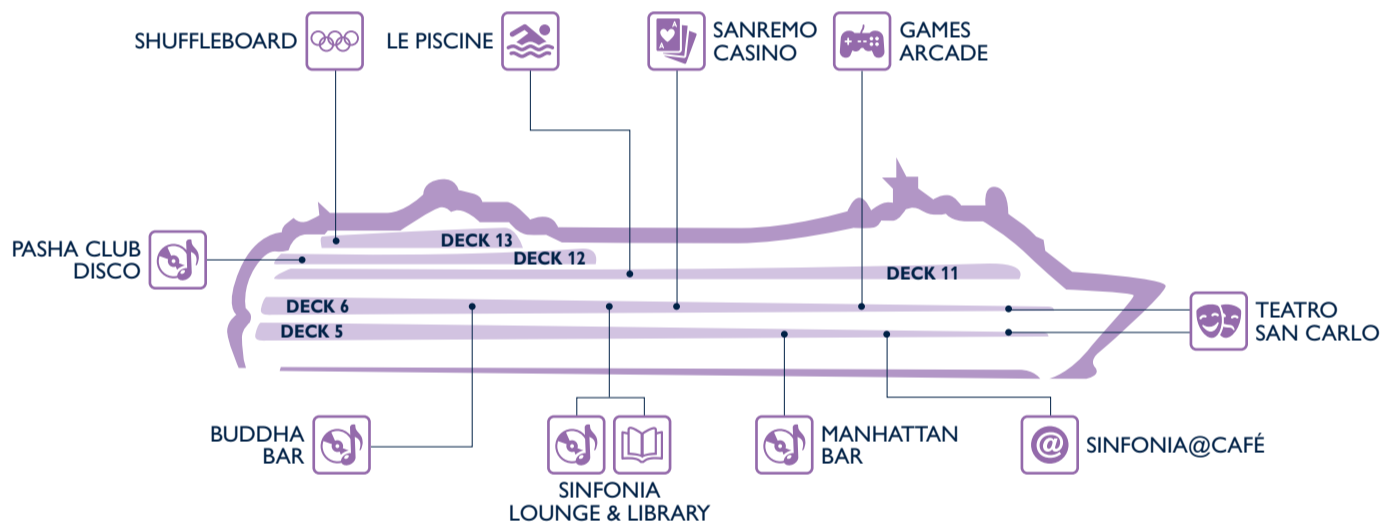

Outdoor Bars	Deck
CAPRI BAR	11
GELATERIA ITALIANA	11
TOP 13 BAR	13
VITAMIN BAR	11

Bars	Deck
AMBASSADOR CIGAR ROOM	5
BUDDHA BAR	6
CAFÈ LE BAROQUE	6
MANHATTAN BAR	5
PASHA CLUB DISCO	12
SANREMO CASINO	6
SHELAGH'S HOUSE IRISH PUB	5
SINFONIA LOUNGE & LIBRARY	6

SHOPPING

Shops	Deck
ACCESSORIES SHOP	6
BOUQUETTE	5
EXCURSION OFFICE	5
FASHION JEWELLERY	5
FASHION WATCHES AND SUNGLASSES	5

Shops	Deck
JEWELLERY	5
MSC SHOP	5
MINI MALL	5
MSC AUREA SPA	11
PHOTO GALLERY	6
PERFUMERY	5

ENTERTAINMENT

Fun	Deck
BUDDHA BAR	6
GAMES ARCADE	6
LE PISCINE	11
MANHATTAN BAR	5
PASHA CLUB DISCO	12
SANREMO CASINO	6

Fun	Deck
SHUFFLEBOARD	13
SINFONIA@CAFÈ	5
SINFONIA LOUNGE & LIBRARY	6
TEATRO SAN CARLO	6

FAMILY & FUN

Family Areas	Deck
BABY CLUB (under 3 yrs)	11
DOREMI SPRAY PARK	11
GAMES ARCADE	6
GELATERIA ITALIANA	11
JUNIORS CLUB (7-11 yrs)	12
LE PISCINE	11
MINI CLUB (3-6 yrs)	11

Family Areas	Deck
MINIGOLF	13
SPORT CENTER	13
TEATRO SAN CARLO	5
TEENS CLUB (15-17 yrs)	6
YOUNG CLUB (12-14 yrs)	12