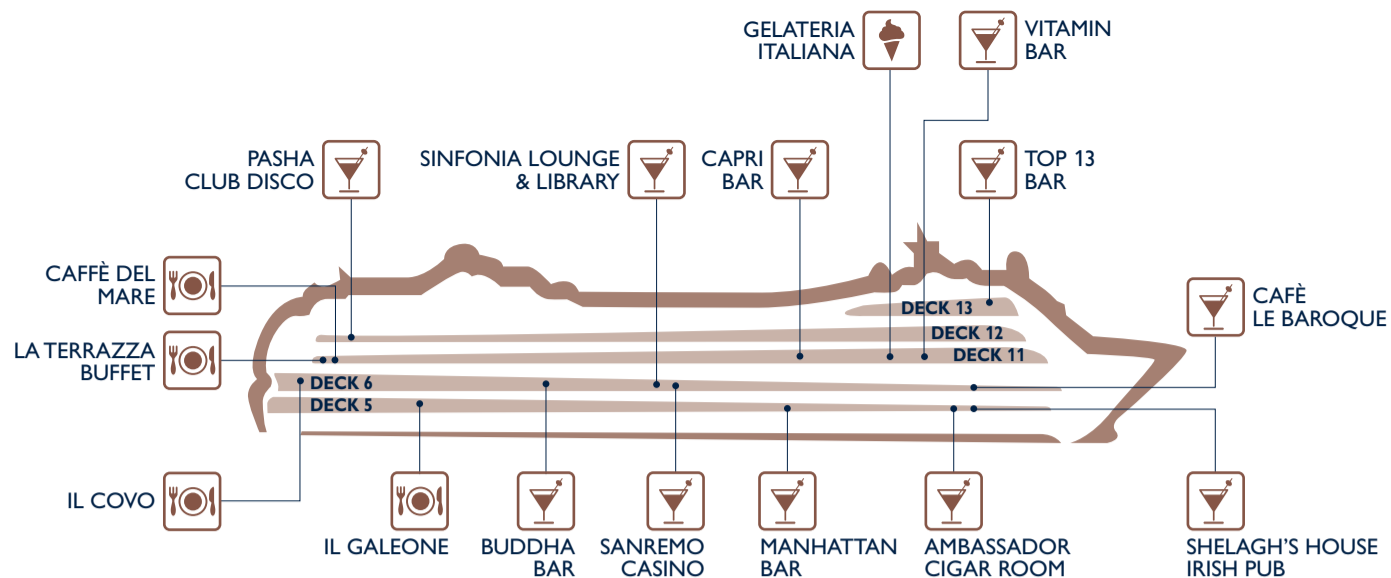

MSC Sinfonia
map

TECHNICAL INFORMATION

GROSS TONNAGE	65,542 tons
LENGTH / HEIGHT	274,9 m / 54 m
TOTAL NUMBER OF GUESTS	2,679
LIFTS	9
VOLTAGE	110/220 volts
WI-FI	Everywhere on board
POOLS	2
DECKS	13

MUSTER STATION

	DECK
A, B, N, O	Cafè Le Baroque 6
C, D, E, P, Q, R	MSC Business Center & Teens Club 6
F, G, H, S, T, U	Sanremo Casino 6
I, V	Sinfonia Lounge & Library 6
J, W	Buddha Bar 6
K, L, M, X, Y, Z	Photo Gallery & Shopping Area 6

Muster stations are located on the external deck, in the vicinity of the areas indicated

EAT & DRINK

Restaurants	Deck
CAFFÈ DEL MARE (Cafeteria, Hamburger Paradise, Pizza & Pasta)	11
IL COVO	6
IL GALEONE	5
LA TERRAZZA BUFFET	11

Outdoor Bars	Deck
CAPRI BAR	11
GELATERIA ITALIANA	11
TOP 13 BAR	13
VITAMIN BAR	11

Bars	Deck
AMBASSADOR CIGAR ROOM	5
BUDDHA BAR	6
CAFÈ LE BAROQUE	6
MANHATTAN BAR	5
PASHA CLUB DISCO	12
SANREMO CASINO	6
SHELAGH'S HOUSE IRISH PUB	5
SINFONIA LOUNGE & LIBRARY	6