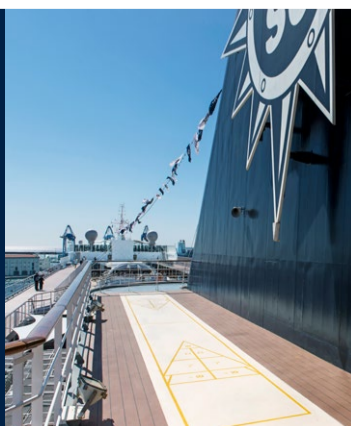

MSC Sinfonia
map

TECHNICAL INFORMATION

GROSS TONNAGE	65,542 tons
LENGTH / HEIGHT	274,9 m / 54 m
TOTAL NUMBER OF GUESTS	2,679
LIFTS	9
VOLTAGE	110/220 volts
WI-FI	Everywhere on board
POOLS	2
DECKS	13

MUSTER STATION

	DECK
A, B, N, O	Cafè Le Baroque 6
C, D, E, P, Q, R	MSC Business Center & Teens Club 6
F, G, H, S, T, U	Sanremo Casino 6
I, V	Sinfonia Lounge & Library 6
J, W	Buddha Bar 6
K, L, M, X, Y, Z	Photo Gallery & Shopping Area 6

Muster stations are located on the external deck, in the vicinity of the areas indicated