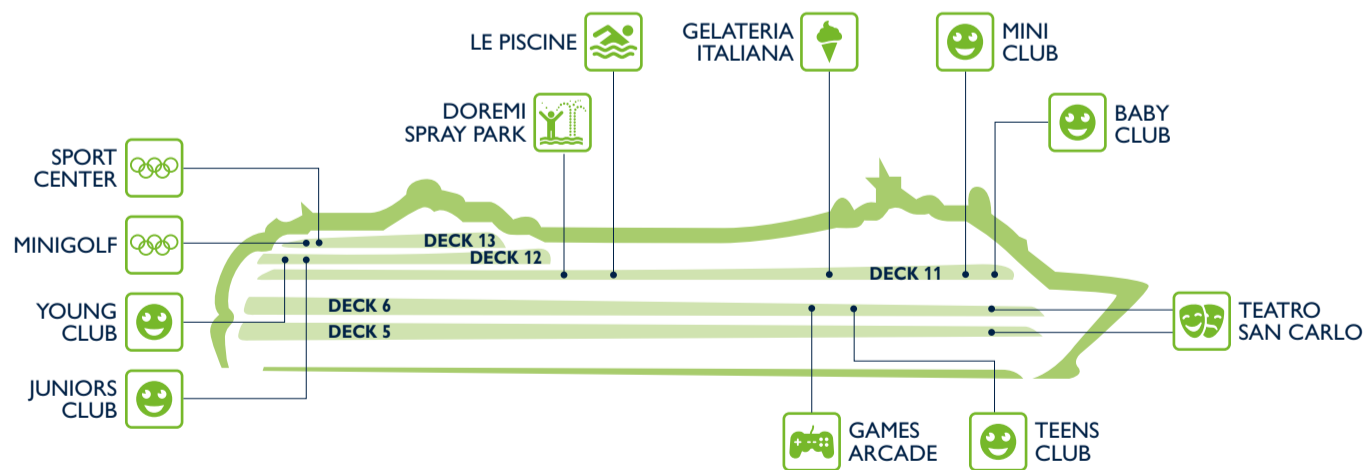

SHOPPING

Shops	Deck
ACCESSORIES SHOP	6
BOUQUETTE	5
EXCURSION OFFICE	5
FASHION JEWELLERY	5
FASHION WATCHES AND SUNGLASSES	5

Shops	Deck
JEWELLERY	5
MSC SHOP	5
MINI MALL	5
MSC AUREA SPA	11
PHOTO GALLERY	6
PERFUMERY	5

ENTERTAINMENT

Fun	Deck
BUDDHA BAR	6
GAMES ARCADE	6
LE PISCINE	11
MANHATTAN BAR	5
PASHA CLUB DISCO	12
SANREMO CASINO	6

Fun	Deck
SHUFFLEBOARD	13
SINFONIA@CAFÈ	5
SINFONIA LOUNGE & LIBRARY	6
TEATRO SAN CARLO	6

FAMILY & FUN

Family Areas	Deck
BABY CLUB (under 3 yrs)	11
DOREMI SPRAY PARK	11
GAMES ARCADE	6
GELATERIA ITALIANA	11
JUNIORS CLUB (7-11 yrs)	12
LE PISCINE	11
MINI CLUB (3-6 yrs)	11

Family Areas	Deck
MINIGOLF	13
SPORT CENTER	13
TEATRO SAN CARLO	5
TEENS CLUB (15-17 yrs)	6
YOUNG CLUB (12-14 yrs)	12

SPORT & WELLBEING

Sport & Wellbeing	Deck
AUREA SPA RECEPTION	11
JEAN LOUIS DAVID	11
GYM	11
LE PISCINE	11
MASSAGE ROOMS	11
MEDICAL SPA	11
MINIGOLF	13

Sport & Wellbeing	Deck
POWER WALKING TRACK	12
TANNING LAMPS	11
SHUFFLEBOARD	13
SPORT CENTER	13
THERMAL AREA	11
TOP 13 EXCLUSIVE SOLARIUM	13
WHIRLPOOL BATH	11