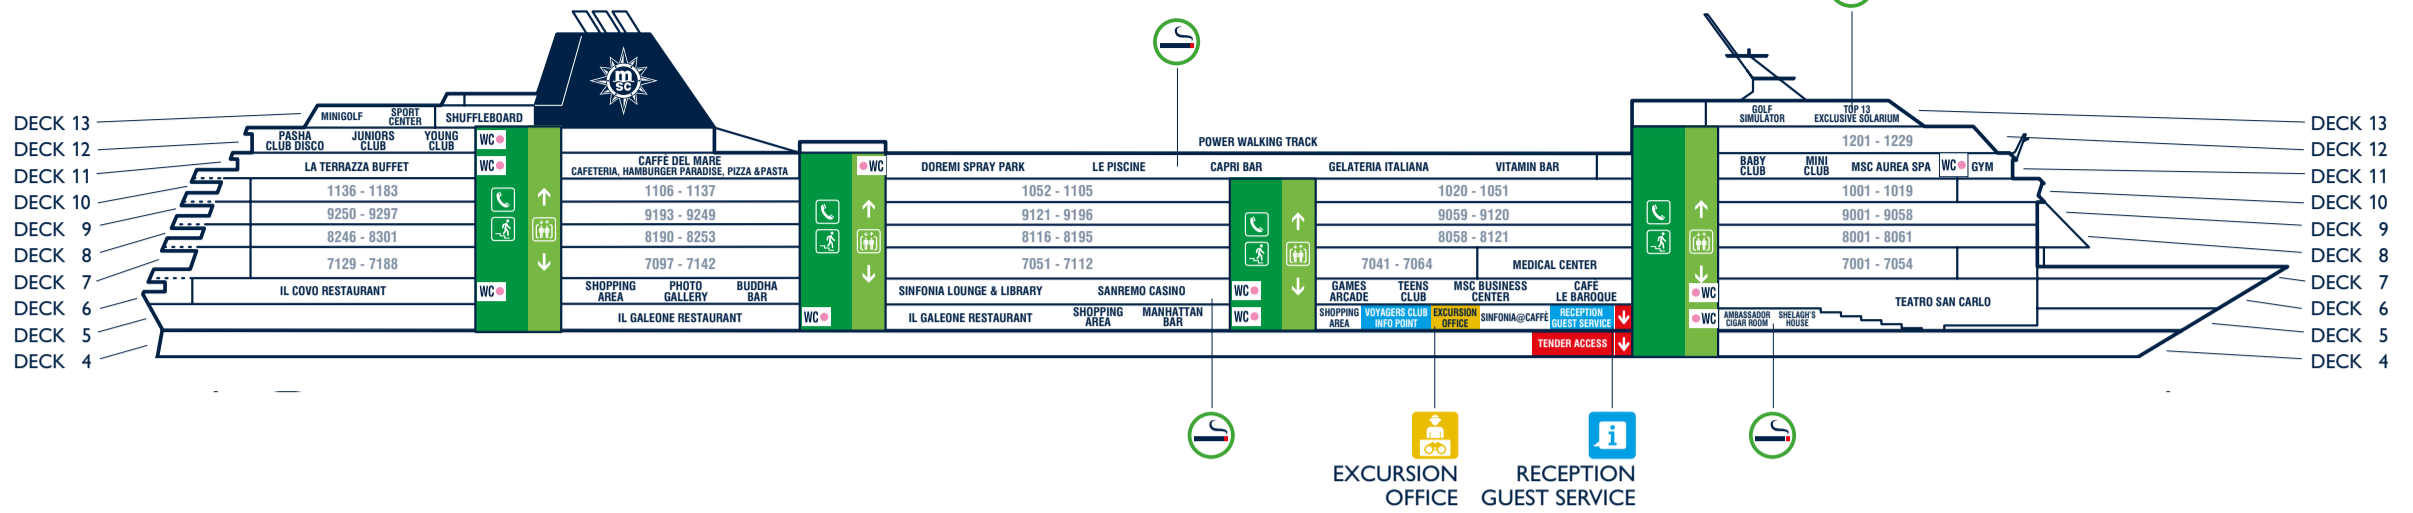

AFT

FORWARD

INFORMATION EXCURSION OFFICE	LIFT STAIRS TELEPHONE EXIT ENTRANCE	TOILETS CHANGING STATION	SMOKING AREAS Further restrictions may apply depending on local regulations. Please always refer to the signs available.
---------------------------------	--	-----------------------------	---

DECK 13

- Golf Simulator
- Minigolf
- Shuffleboard
- Sport Center
- TOP 13 Exclusive Solarium

DECK 12

- Juniors Club
- Pasha Club Disco
- Power Walking Track
- Young Club

DECK 11

- Baby Club
- Caffè del Mare Cafeteria, Hamburger Paradise, Pizza & Pasta
- Capri Bar
- Doremi Spray Park
- Gelateria Italiana
- Gym
- La Terrazza Buffet
- Le Piscine
- Mini Club
- MSC Aurea Spa
- Vitamin Bar

DECK 7

- Medical Center

DECK 6

- Buddha Bar
- Café le Baroque
- Games Arcade
- Il Covo Restaurant
- MSC Business Center
- Photo Gallery
- Sanremo Casino
- Shopping Area
- Sinfonia Lounge & Library
- Teatro San Carlo
- Teens Club

MSC Sinfonia
map

TECHNICAL INFORMATION

GROSS TONNAGE	65,542 tons
LENGTH / HEIGHT	274,9 m / 54 m
TOTAL NUMBER OF GUESTS	2,679
LIFTS	9
VOLTAGE	110/220 volts
WI-FI	Everywhere on board
POOLS	2
DECKS	13

MUSTER STATION