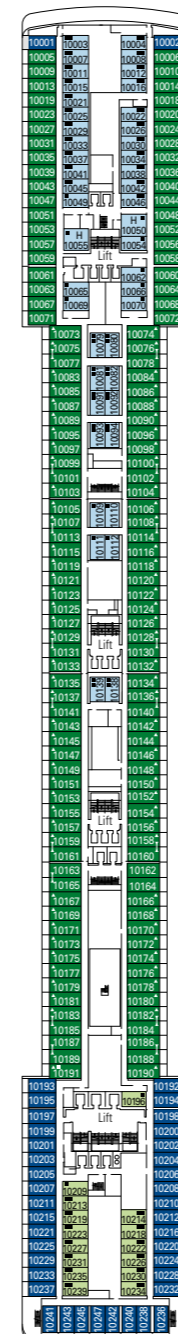

MSC Orchestra

Use the deck plans to select your ideal cabin.
Choose the deck you wish then use the colours to identify the category of accommodation you desire.

Cabins 1275 | Guests 3223

Cabin Categories and Experiences.

BELLA EXPERIENCE

- Interior
- Outside with Partial View
- Balcony

FANTASTICA EXPERIENCE

- Interior
- Ocean View
- Balcony
- Family Cabins*

AUREA EXPERIENCE

- Interior
- Balcony
- Suite

LEGEND

- ▲ Sofa bed
- ◆ Double sofa bed
- 3rd bed is a pullman bed
- 3rd and 4th beds are pullman beds
- ↔ Connecting Cabins
- H Cabins for guests with disabilities or reduced mobility
- Cabins with partial view
- Balcony with metal balustrade
- Balcony with half glass half metal balustrade

* The ship offers many family cabins which are the combination of 2 connected cabins. Please contact your travel agent for all the available options.
• All cabins have one double bed convertible to two single beds except in cabins for guests with disabilities or reduced mobility (H), this does not apply to cabins 15025.
• 3rd and 4th beds available in all categories except for Balcony Bella.

DECK 15
XILOFONO

DECK 14
CHITARRA

DECK 12
CLARINETTO

DECK 11
FLAUTO

DECK 10
LIRA

DECK 9
VIOLA

DECK 8
ARPA

DECK 5
PIANOFORTE