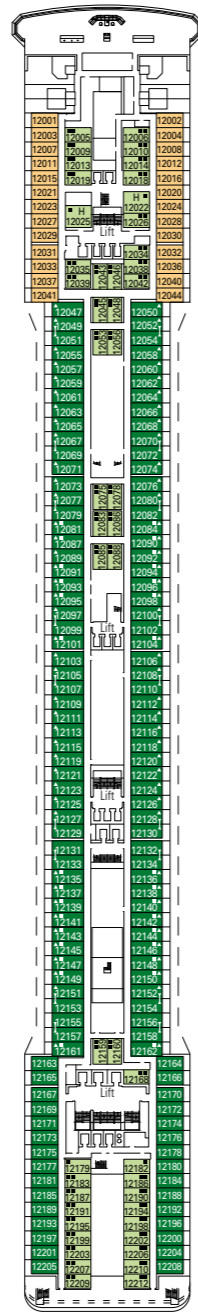

MSC Orchestra

Use the deck plans to select your ideal cabin.
Choose the deck you wish then use the colours to identify the category of accommodation you desire.

Cabins 1275 | Guests 3223

Cabin Categories and Experiences.

BELLA EXPERIENCE

- Interior
- Outside with Partial View
- Balcony

FANTASTICA EXPERIENCE

- Interior
- Ocean View
- Balcony
- Family Cabins*

AUREA EXPERIENCE

- Interior
- Balcony
- Suite

LEGEND

- ▲ Sofa bed
- ◆ Double sofa bed
- 3rd bed is a pullman bed
- 3rd and 4th beds are pullman beds
- ↔ Connecting Cabins
- H Cabins for guests with disabilities or reduced mobility
- Cabins with partial view
- Balcony with metal balustrade
- Balcony with half glass half metal balustrade

* The ship offers many family cabins which are the combination of 2 connected cabins. Please contact your travel agent for all the available options.
• All cabins have one double bed convertible to two single beds except in cabins for guests with disabilities or reduced mobility (H), this does not apply to cabins 15025.
• 3rd and 4th beds available in all categories except for Balcony Bella.

DECK 15
XILOFONO

DECK 14
CHITARRA

DECK 12
CLARINETTO

DECK 11
FLAUTO

DECK 10
LIRA

DECK 9
VIOLA

DECK 8
ARPA

DECK 5
PIANOFORTE