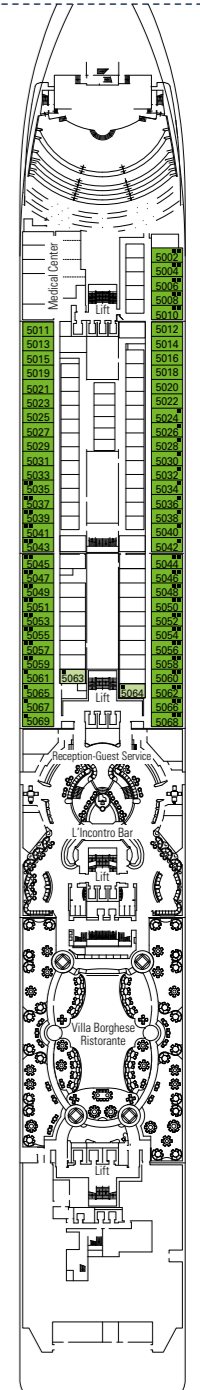

MSC Orchestra

Use the deck plans to select your ideal cabin.
Choose the deck you wish then use the colours to identify the category of accommodation you desire.

Cabins 1275 | Guests 3223

Cabin Categories and Experiences.

BELLA EXPERIENCE

- Interior
- Outside with Partial View
- Balcony

FANTASTICA EXPERIENCE

- Interior
- Ocean View
- Balcony
- Family Cabins*

AUREA EXPERIENCE

- Interior
- Balcony
- Suite

LEGEND

- ▲ Sofa bed
- ◆ Double sofa bed
- 3rd bed is a pullman bed
- 3rd and 4th beds are pullman beds
- ↔ Connecting Cabins
- H Cabins for guests with disabilities or reduced mobility
- Cabins with partial view
- Balcony with metal balustrade
- Balcony with half glass half metal balustrade

* The ship offers many family cabins which are the combination of 2 connected cabins. Please contact your travel agent for all the available options.
• All cabins have one double bed convertible to two single beds except in cabins for guests with disabilities or reduced mobility (H), this does not apply to cabins 15025.
• 3rd and 4th beds available in all categories except for Balcony Bella.

DECK 15
XILOFONO

DECK 14
CHITARRA

DECK 12
CLARINETTO

DECK 11
FLAUTO

DECK 10
LIRA

DECK 9
VIOLA

DECK 8
ARPA

DECK 5
PIANOFORTE