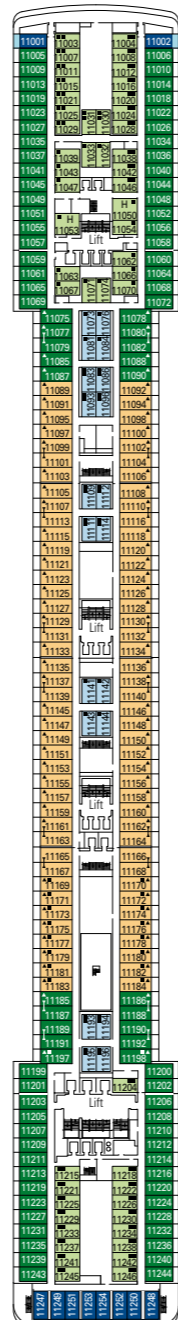

MSC Orchestra

Use the deck plans to select your ideal cabin.
Choose the deck you wish then use the colours to identify the category of accommodation you desire.

Cabins 1275 | Guests 3223

Cabin Categories and Experiences.

BELLA EXPERIENCE

- Interior
- Outside with Partial View
- Balcony

FANTASTICA EXPERIENCE

- Interior
- Ocean View
- Balcony
- Family Cabins*

AUREA EXPERIENCE

- Interior
- Balcony
- Suite

LEGEND

- ▲ Sofa bed
- ◆ Double sofa bed
- 3rd bed is a pullman bed
- 3rd and 4th beds are pullman beds
- ↔ Connecting Cabins
- H Cabins for guests with disabilities or reduced mobility
- Cabins with partial view
- Balcony with metal balustrade
- Balcony with half glass half metal balustrade

* The ship offers many family cabins which are the combination of 2 connected cabins. Please contact your travel agent for all the available options.
• All cabins have one double bed convertible to two single beds except in cabins for guests with disabilities or reduced mobility (H), this does not apply to cabins 15025.
• 3rd and 4th beds available in all categories except for Balcony Bella.

DECK 15
XILOFONO

DECK 14
CHITARRA

DECK 12
CLARINETTO

DECK 11
FLAUTO

DECK 10
LIRA

DECK 9
VIOLA

DECK 8
ARPA

DECK 5
PIANOFORTE