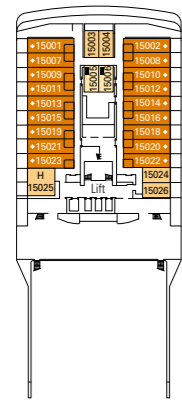

BELLA EXPERIENCE

- Interior
- Outside with Partial View
- Balcony

FANTASTICA EXPERIENCE

- Interior
- Ocean View
- Balcony
- Family Cabins*

AUREA EXPERIENCE

- Interior
- Balcony
- Suite

LEGEND

- ▲ Sofa bed
- ◆ Double sofa bed
- 3rd bed is a pullman bed
- 3rd and 4th beds are pullman beds
- ↔ Connecting Cabins
- H Cabins for guests with disabilities or reduced mobility
- Cabins with partial view
- Balcony with metal balustrade
- Balcony with half glass half metal balustrade

* The ship offers many family cabins which are the combination of 2 connected cabins. Please contact your travel agent for all the available options.
• All cabins have one double bed convertible to two single beds except in cabins for guests with disabilities or reduced mobility (H), this does not apply to cabins 15025.
• 3rd and 4th beds available in all categories except for Balcony Bella.