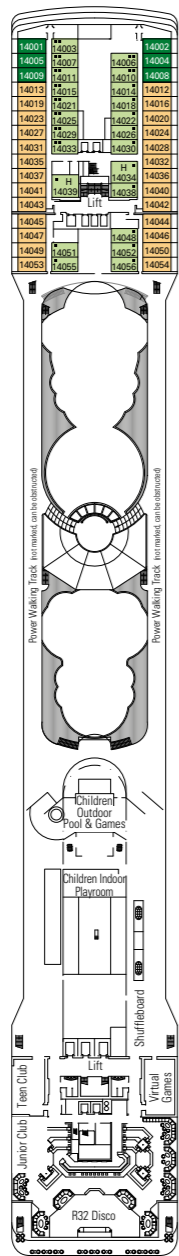

MSC Orchestra

Use the deck plans to select your ideal cabin.
Choose the deck you wish then use the colours to identify the category of accommodation you desire.

Cabins 1275 | Guests 3223

Cabin Categories and Experiences.

BELLA EXPERIENCE

- Interior
- Outside with Partial View
- Balcony

FANTASTICA EXPERIENCE

- Interior
- Ocean View
- Balcony
- Family Cabins*

AUREA EXPERIENCE

- Interior
- Balcony
- Suite

LEGEND

- ▲ Sofa bed
- ◆ Double sofa bed
- 3rd bed is a pullman bed
- 3rd and 4th beds are pullman beds
- ↔ Connecting Cabins
- H Cabins for guests with disabilities or reduced mobility
- Cabins with partial view
- Balcony with metal balustrade
- Balcony with half glass half metal balustrade

* The ship offers many family cabins which are the combination of 2 connected cabins. Please contact your travel agent for all the available options.
• All cabins have one double bed convertible to two single beds except in cabins for guests with disabilities or reduced mobility (H), this does not apply to cabins 15025.
• 3rd and 4th beds available in all categories except for Balcony Bella.

DECK 15
XILOFONO

DECK 14
CHITARRA

DECK 12
CLARINETTO

DECK 11
FLAUTO

DECK 10
LIRA

DECK 9
VIOLA

DECK 8
ARPA

DECK 5
PIANOFORTE