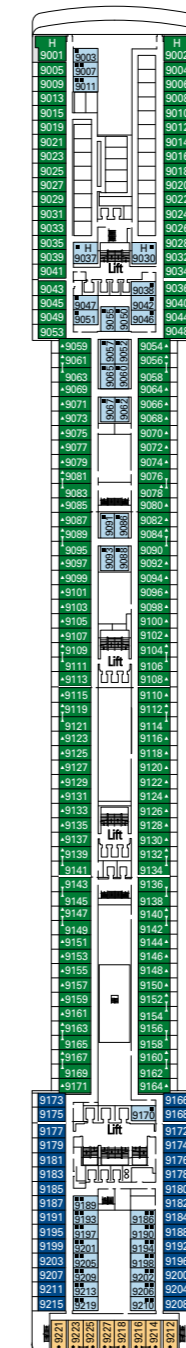

MSC Orchestra

Use the deck plans to select your ideal cabin.
Choose the deck you wish then use the colours to identify the category of accommodation you desire.

Cabins 1275 | Guests 3223

Cabin Categories and Experiences.

BELLA EXPERIENCE

- Interior
- Outside with Partial View
- Balcony

FANTASTICA EXPERIENCE

- Interior
- Ocean View
- Balcony
- Family Cabins*

AUREA EXPERIENCE

- Interior
- Balcony
- Suite

LEGEND

- ▲ Sofa bed
- ◆ Double sofa bed
- 3rd bed is a pullman bed
- 3rd and 4th beds are pullman beds
- ↔ Connecting Cabins
- H Cabins for guests with disabilities or reduced mobility
- Cabins with partial view
- Balcony with metal balustrade
- Balcony with half glass half metal balustrade

* The ship offers many family cabins which are the combination of 2 connected cabins. Please contact your travel agent for all the available options.
• All cabins have one double bed convertible to two single beds except in cabins for guests with disabilities or reduced mobility (H), this does not apply to cabins 15025.
• 3rd and 4th beds available in all categories except for Balcony Bella.

DECK 15
XILOFONO

DECK 14
CHITARRA

DECK 12
CLARINETTO

DECK 11
FLAUTO

DECK 10
LIRA

DECK 9
VIOLA

DECK 8
ARPA

DECK 5
PIANOFORTE