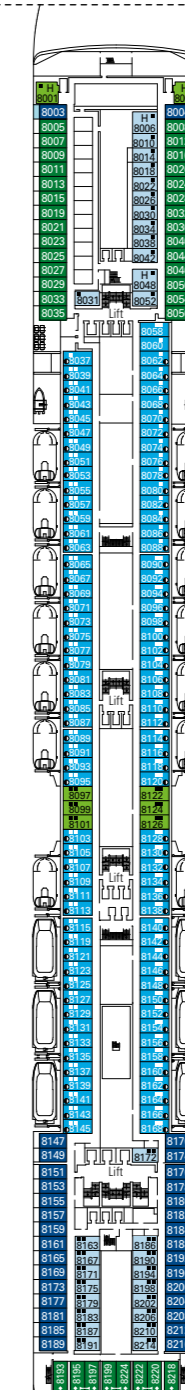

MSC Orchestra

Use the deck plans to select your ideal cabin.
Choose the deck you wish then use the colours to identify the category of accommodation you desire.

Cabins 1275 | Guests 3223

Cabin Categories and Experiences.

BELLA EXPERIENCE

- Interior
- Outside with Partial View
- Balcony

FANTASTICA EXPERIENCE

- Interior
- Ocean View
- Balcony
- Family Cabins*

AUREA EXPERIENCE

- Interior
- Balcony
- Suite

LEGEND

- ▲ Sofa bed
- ◆ Double sofa bed
- 3rd bed is a pullman bed
- 3rd and 4th beds are pullman beds
- ↔ Connecting Cabins
- H Cabins for guests with disabilities or reduced mobility
- Cabins with partial view
- Balcony with metal balustrade
- Balcony with half glass half metal balustrade

* The ship offers many family cabins which are the combination of 2 connected cabins. Please contact your travel agent for all the available options.
• All cabins have one double bed convertible to two single beds except in cabins for guests with disabilities or reduced mobility (H), this does not apply to cabins 15025.
• 3rd and 4th beds available in all categories except for Balcony Bella.

DECK 15
XILOFONO

DECK 14
CHITARRA

DECK 12
CLARINETTO

DECK 11
FLAUTO

DECK 10
LIRA

DECK 9
VIOLA

DECK 8
ARPA

DECK 5
PIANOFORTE